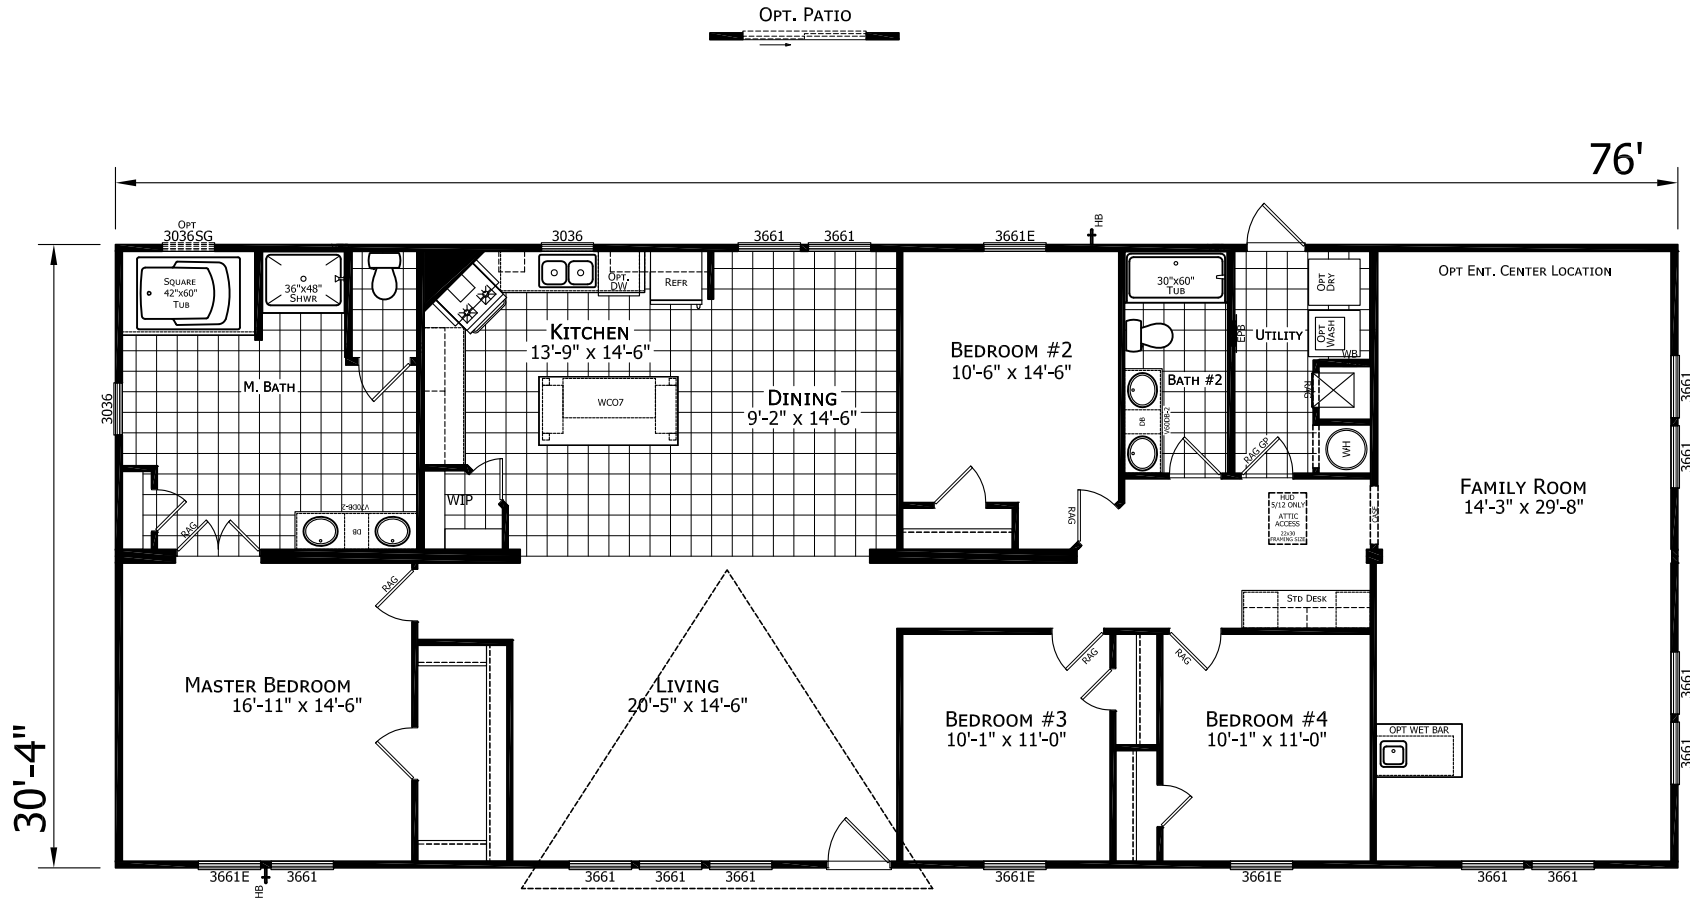

Beloit

Dutch Elite Series

2,305 SQ. FT. (Approximate) 4 Bedroom, 2 Bath

Last Updated: 12-9-24

FACTORY SELECT HOMES

179 Highway 601 South
Lugoff, SC 29078

SelectMobileHomes.com | 1-800-706-1701

IMPORTANT: Alta Cima Corp reserves the right to modify, cancel or substitute products or features of this event at any time without prior notice or obligation. Pictures and other promotional materials are representative and may depict or contain floor plans, square footages, elevations, options, upgrades, extra design features, decorations, floor coverings, specialty light fixtures, custom paint and wall coverings, window treatments, landscaping, sound and alarm systems, furnishings, appliances, and other designer/decorator features and amenities that are not included as part of the home and/or may not be available at all locations. Home, pricing and community information is subject to change, and homes to prior sale, at any time without notice or obligation. ©2020 Alta Cima Corp. All rights reserved.