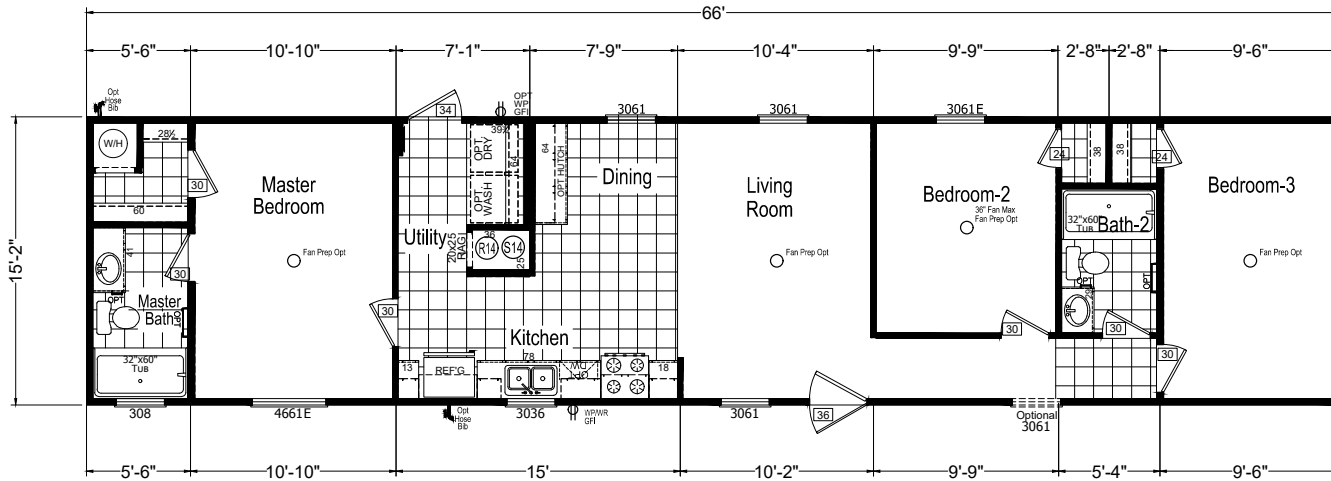

# Bamberg

Trinity Series

1,001 SQ. FT. (Approximate) 3 Bedrooms, 2 Baths

Last Updated: 8-6-21

**Note:** Room Sizes Include Wall Dimensions And Are Not Indicative of True Net Dimensions

(Optional Reversed Floor Plan Available)