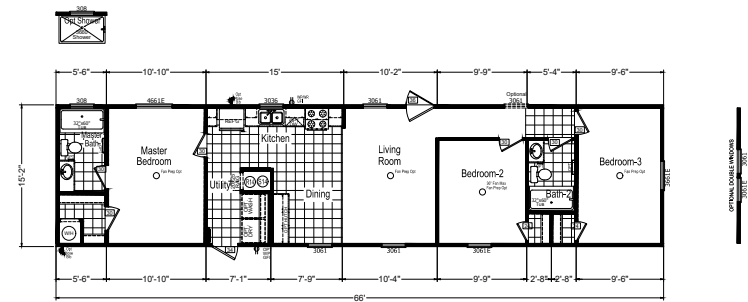

# Bamberg

Trinity Series

1,001 SQ. FT. (Approximate) 3 Bedrooms, 2 Baths

Last Updated: 8-6-21

**Note:** Room Sizes Include Wall Dimensions And Are Not Indicative of True Net Dimensions

(Optional Reversed Floor Plan Available)