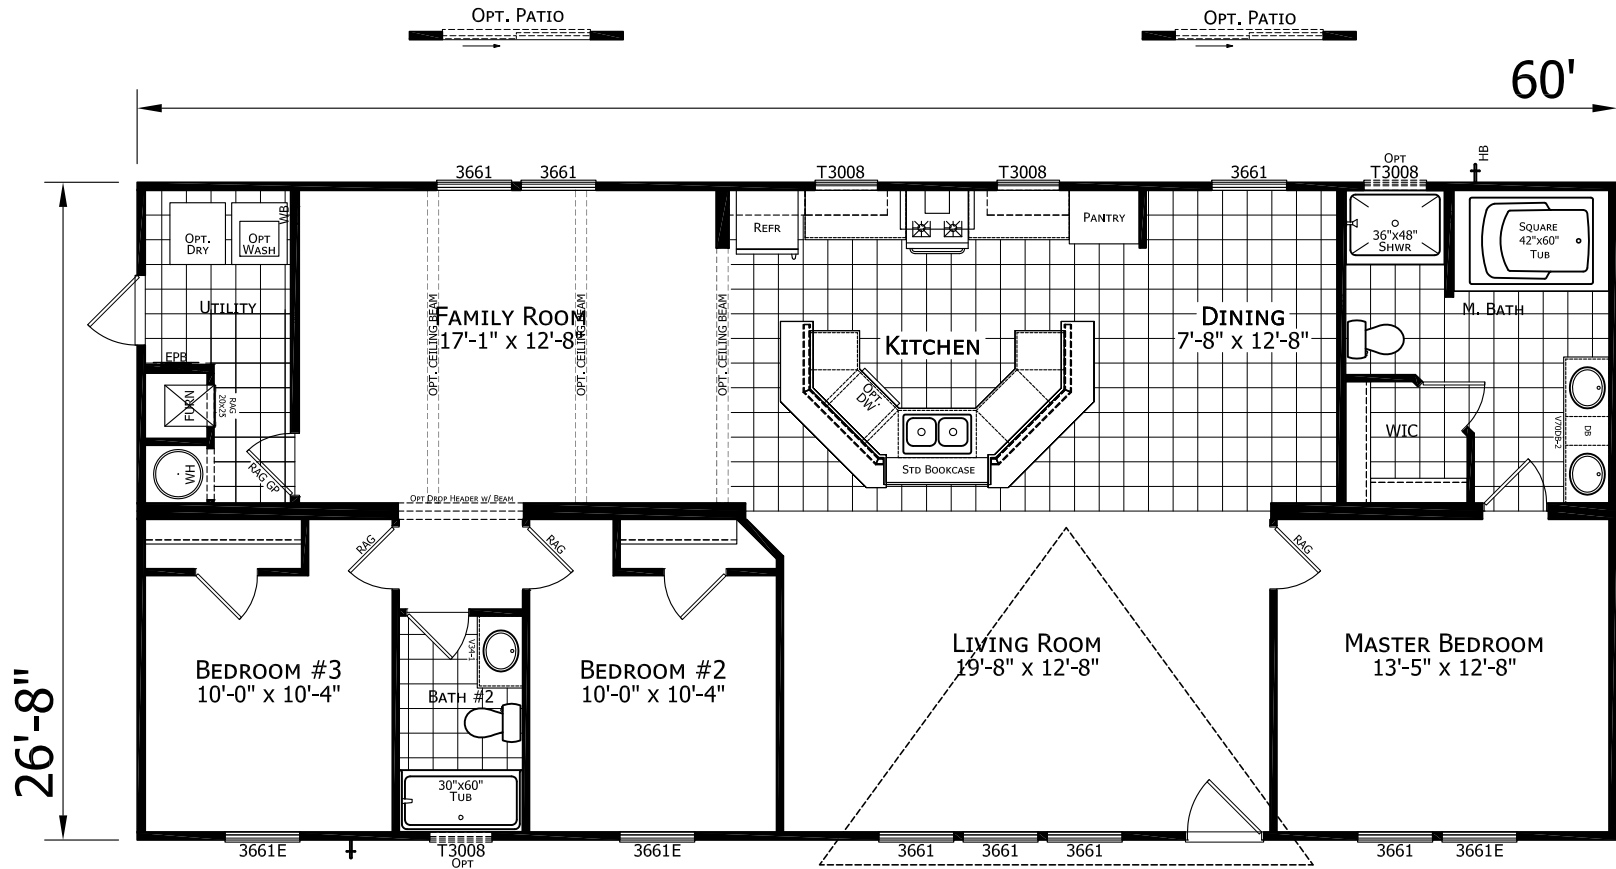

# Baconton

Dutch Elite Series

1,600 SQ. FT. (Approximate) 3 Bedroom, 2 Bath

Last Updated: 12-9-24