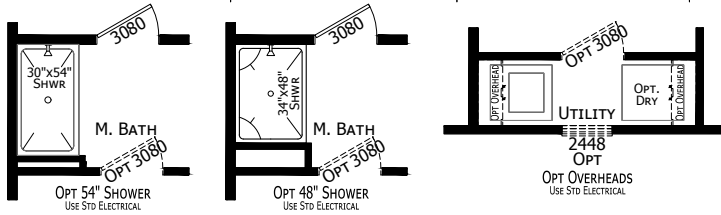

Arrington

Trinity Series

698 SQ. FT. (Approximate) 1 Bedroom, 1 Bath

Last Updated: 10-31-24

OPT FURN WITH CEILING DUCTS

FACTORY SELECT HOMES

179 Highway 601 South
Lugoff, SC 29078

SelectMobileHomes.com | 1-800-706-1701