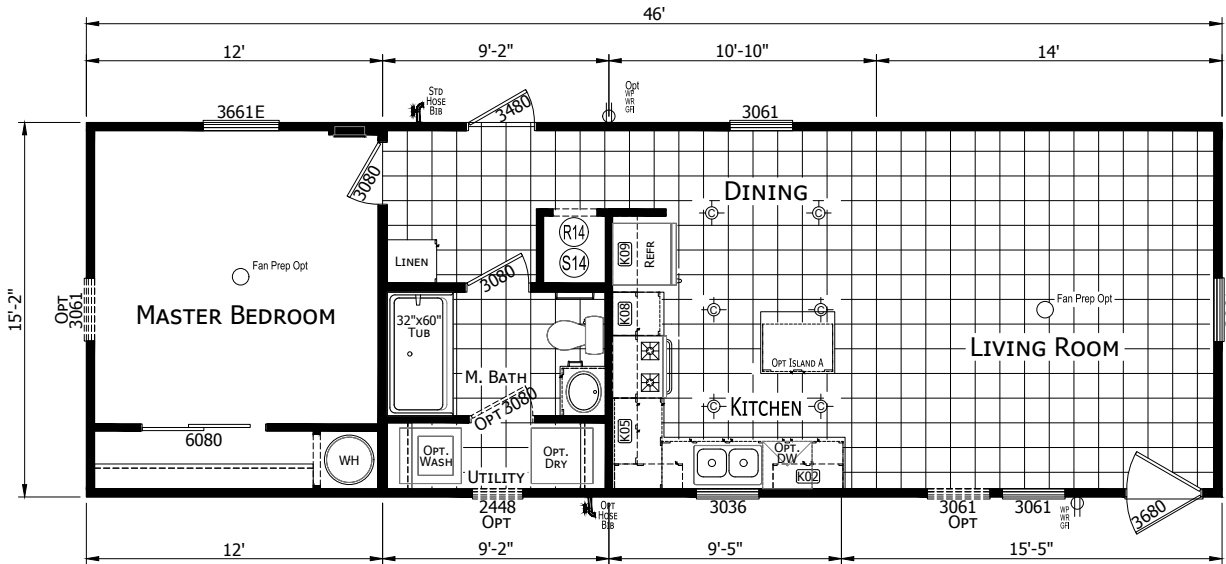

Arrington

Trinity Series

698 SQ. FT. (Approximate) 1 Bedroom, 1 Bath

Last Updated: 10-31-24

OPT FURN WITH CEILING DUCTS

FACTORY SELECT HOMES

179 Highway 601 South
Lugoff, SC 29078

SelectMobileHomes.com | 1-800-706-1701