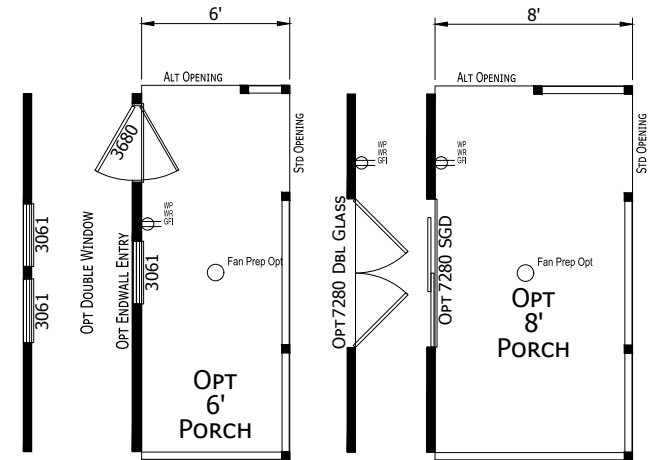

Arrington

Trinity Series

698 SQ. FT. (Approximate) 1 Bedroom, 1 Bath

Last Updated: 10-31-24

OPT FURN WITH CEILING DUCTS

FACTORY SELECT HOMES

179 Highway 601 South
Lugoff, SC 29078

SelectMobileHomes.com | 1-800-706-1701