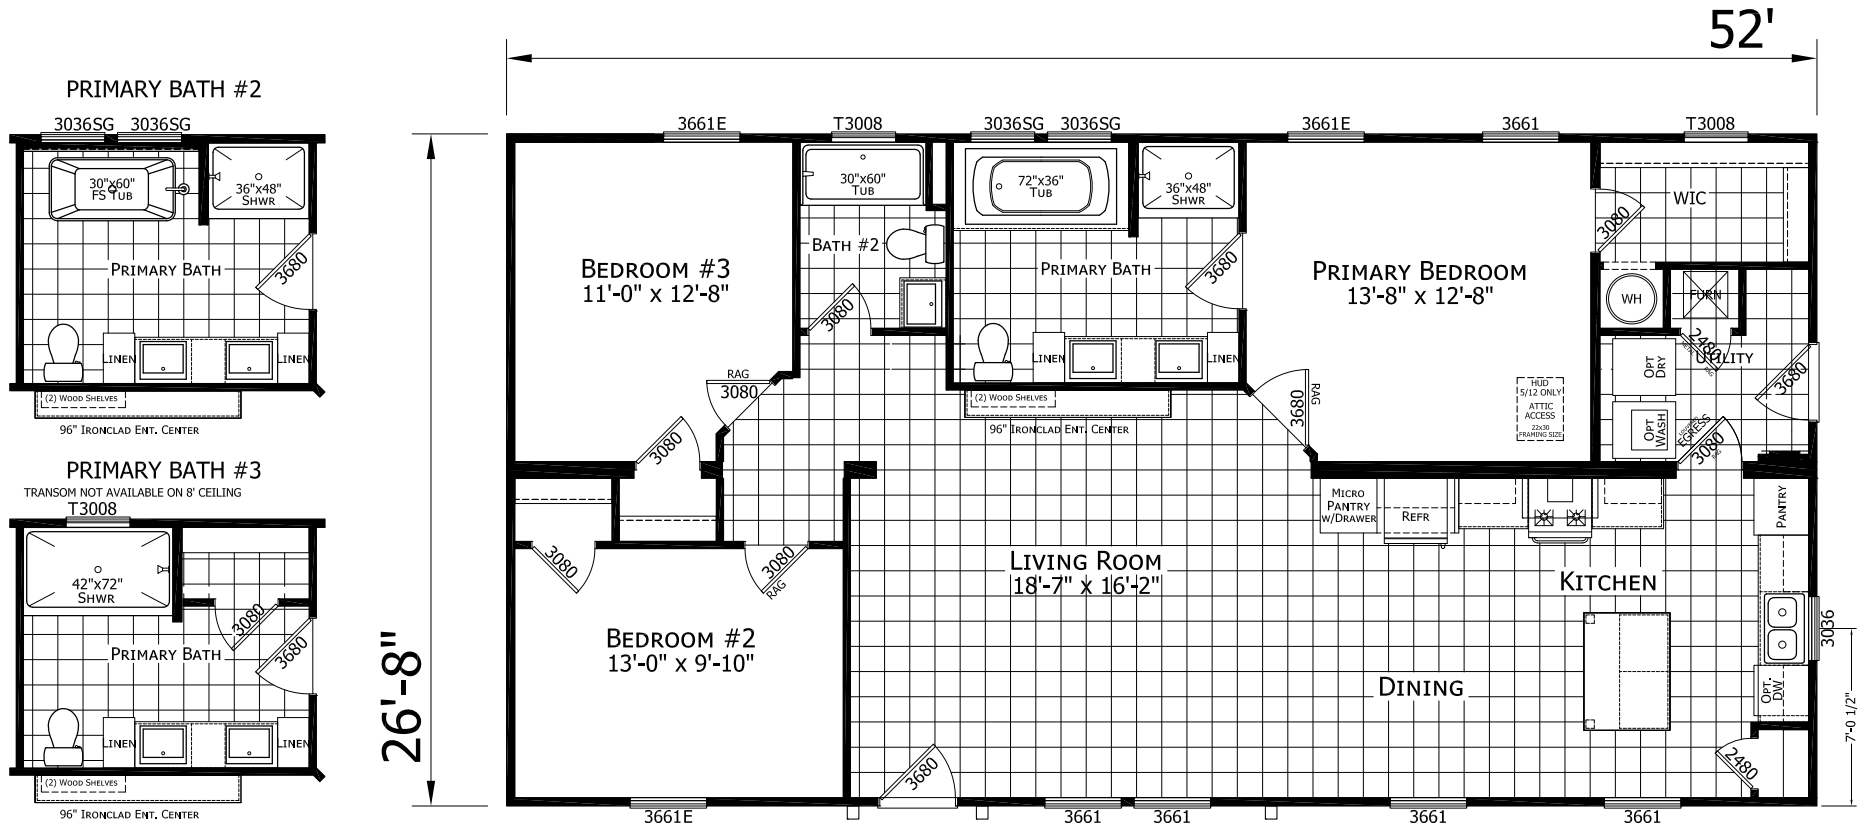

Arcadian

Ironclad Series

1,387 SQ. FT. (Approximate) 3 Bedroom, 2 Bath

Last Updated: 11-7-23

FACTORY SELECT HOMES

179 Highway 601 South
Lugoff, SC 29078

SelectMobileHomes.com | 1-800-706-1701

IMPORTANT: Alta Cima Corp reserves the right to modify, cancel or substitute products or features of this event at any time without prior notice or obligation. Pictures and other promotional materials are representative and may depict or contain floor plans, square footages, elevations, options, upgrades, extra design features, decorations, floor coverings, specialty light fixtures, custom paint and wall coverings, window treatments, landscaping, sound and alarm systems, furnishings, appliances, and other designer/decorator features and amenities that are not included as part of the home and/or may not be available at all locations. Home, pricing and community information is subject to change, and homes to prior sale, at any time without notice or obligation. ©2020 Alta Cima Corp. All rights reserved.