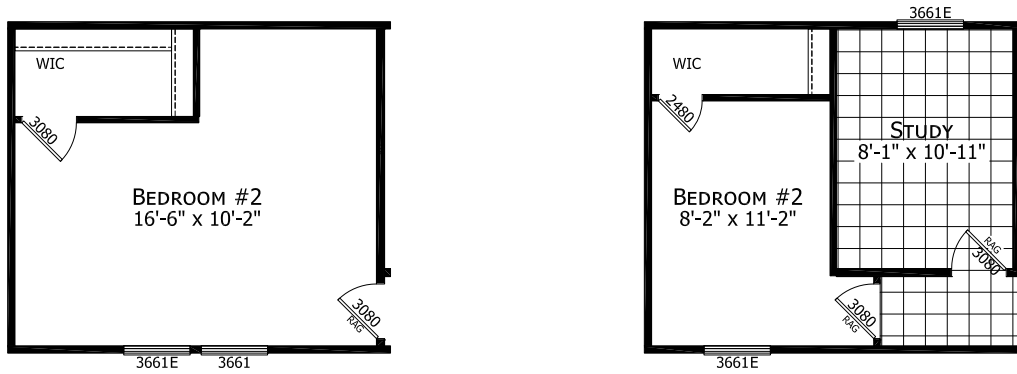

Alva

Dutch Elite Series

1,153 SQ. FT. (Approximate) 3 Bedroom, 2 Bath

Last Updated: 12-9-24

76'

FACTORY SELECT HOMES

179 Highway 601 South
Lugoff, SC 29078

SelectMobileHomes.com | 1-800-706-1701