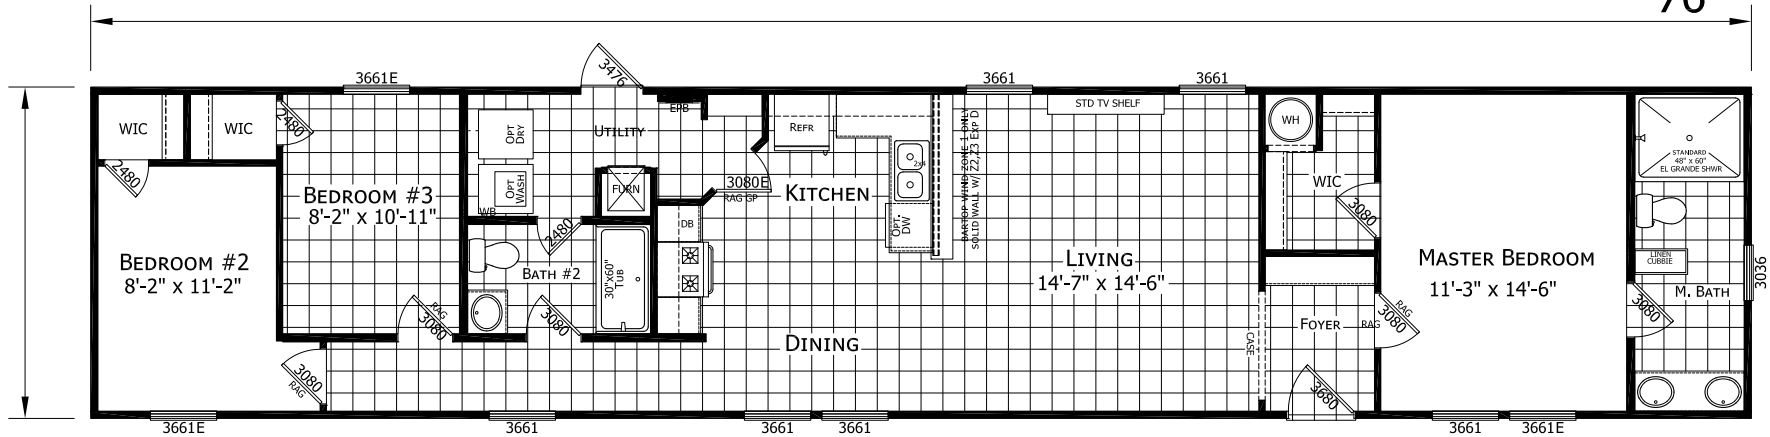

Alva

Dutch Elite Series

1,153 SQ. FT. (Approximate) 3 Bedroom, 2 Bath

Last Updated: 12-9-24

76'

FACTORY SELECT HOMES

179 Highway 601 South
Lugoff, SC 29078

SelectMobileHomes.com | 1-800-706-1701