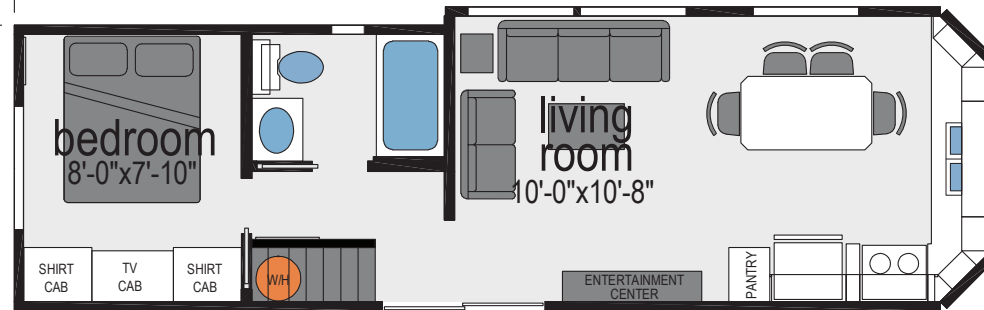

# Wattsburg

Shore Park Series

399 SQ. FT. (Approximate) 1 Bedroom, 1 Bath

Last Updated: 8-19-24

LOFT AREA

36'-2"

10'-6"

ALTERNATE CLOSET