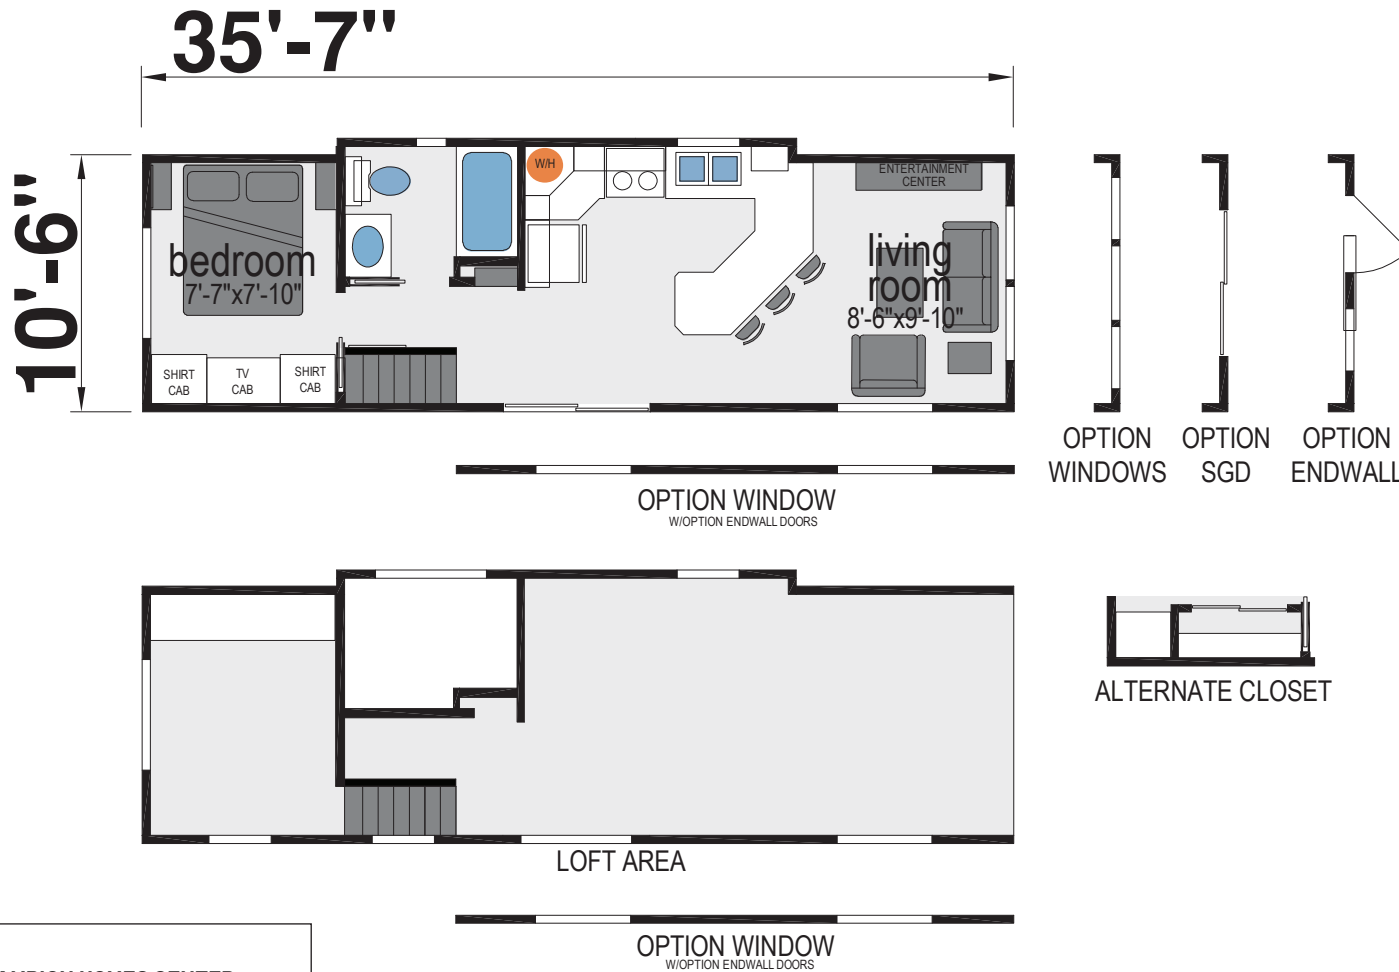

# Venango

Shore Park Series

399 SQ. FT. (Approximate) 1 Bedroom, 1 Bath

Last Updated: 8-19-24

**CHAMPION HOMES CENTER**  
77 Horseshoe Rd.  
Leola, PA 17540

**LE.ParkModelsDirect.com | 1-800-620-3759**

**IMPORTANT:** Champion Homes reserves the right to modify, cancel or substitute products or features of this event at any time without prior notice or obligation. Pictures and other promotional materials are representative and may depict or contain floor plans, square footages, elevations, options, upgrades, extra design features, decorations, floor coverings, specialty light fixtures, custom paint and wall coverings, window treatments, landscaping, sound and alarm systems, furnishings, appliances, and other designer/decorator features and amenities that are not included as part of the home and/or may not be available at all locations. Home, pricing and community information is subject to change, and homes to prior sale, at any time without notice or obligation. ©2020 Champion Homes. All rights reserved.