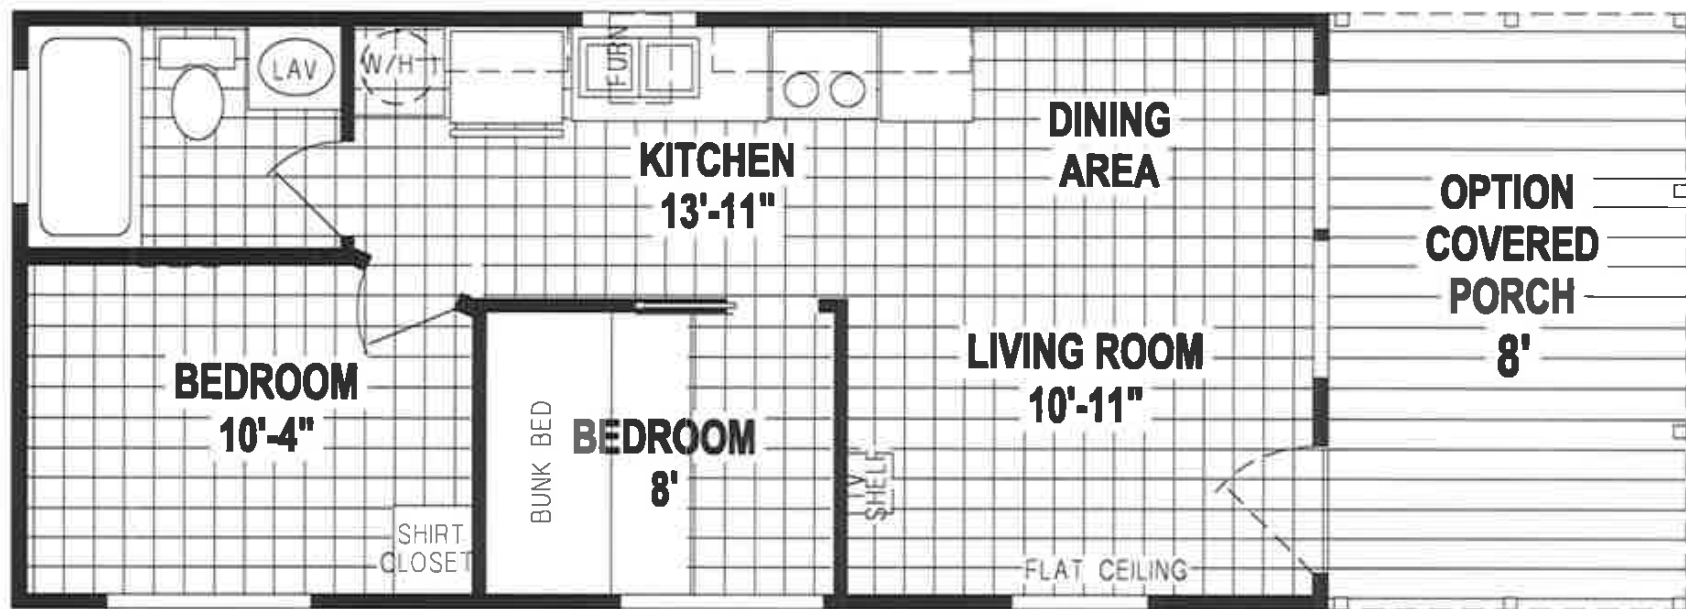

Robles

Shore Park Cabin Series

399 SQ. FT. (Approximate) 2 Bedroom, 1 Bath

Last Updated: 12-10-21

FACTORY EXPO HOME CENTERS
77 Horseshoe Rd.,
Leola, PA 17540

PennsylvaniaFactoryDirect.com | 1-800-654-8392

IMPORTANT: Alta Cima Corp reserves the right to modify, cancel or substitute products or features of this event at any time without prior notice or obligation. Pictures and other promotional materials are representative and may depict or contain floor plans, square footages, elevations, options, upgrades, extra design features, decorations, floor coverings, specialty light fixtures, custom paint and wall coverings, window treatments, landscaping, sound and alarm systems, furnishings, appliances, and other designer/decorator features and amenities that are not included as part of the home and/or may not be available at all locations. Home, pricing and community information is subject to change, and homes to prior sale, at any time without notice or obligation. ©2020 Alta Cima Corp. All rights reserved.