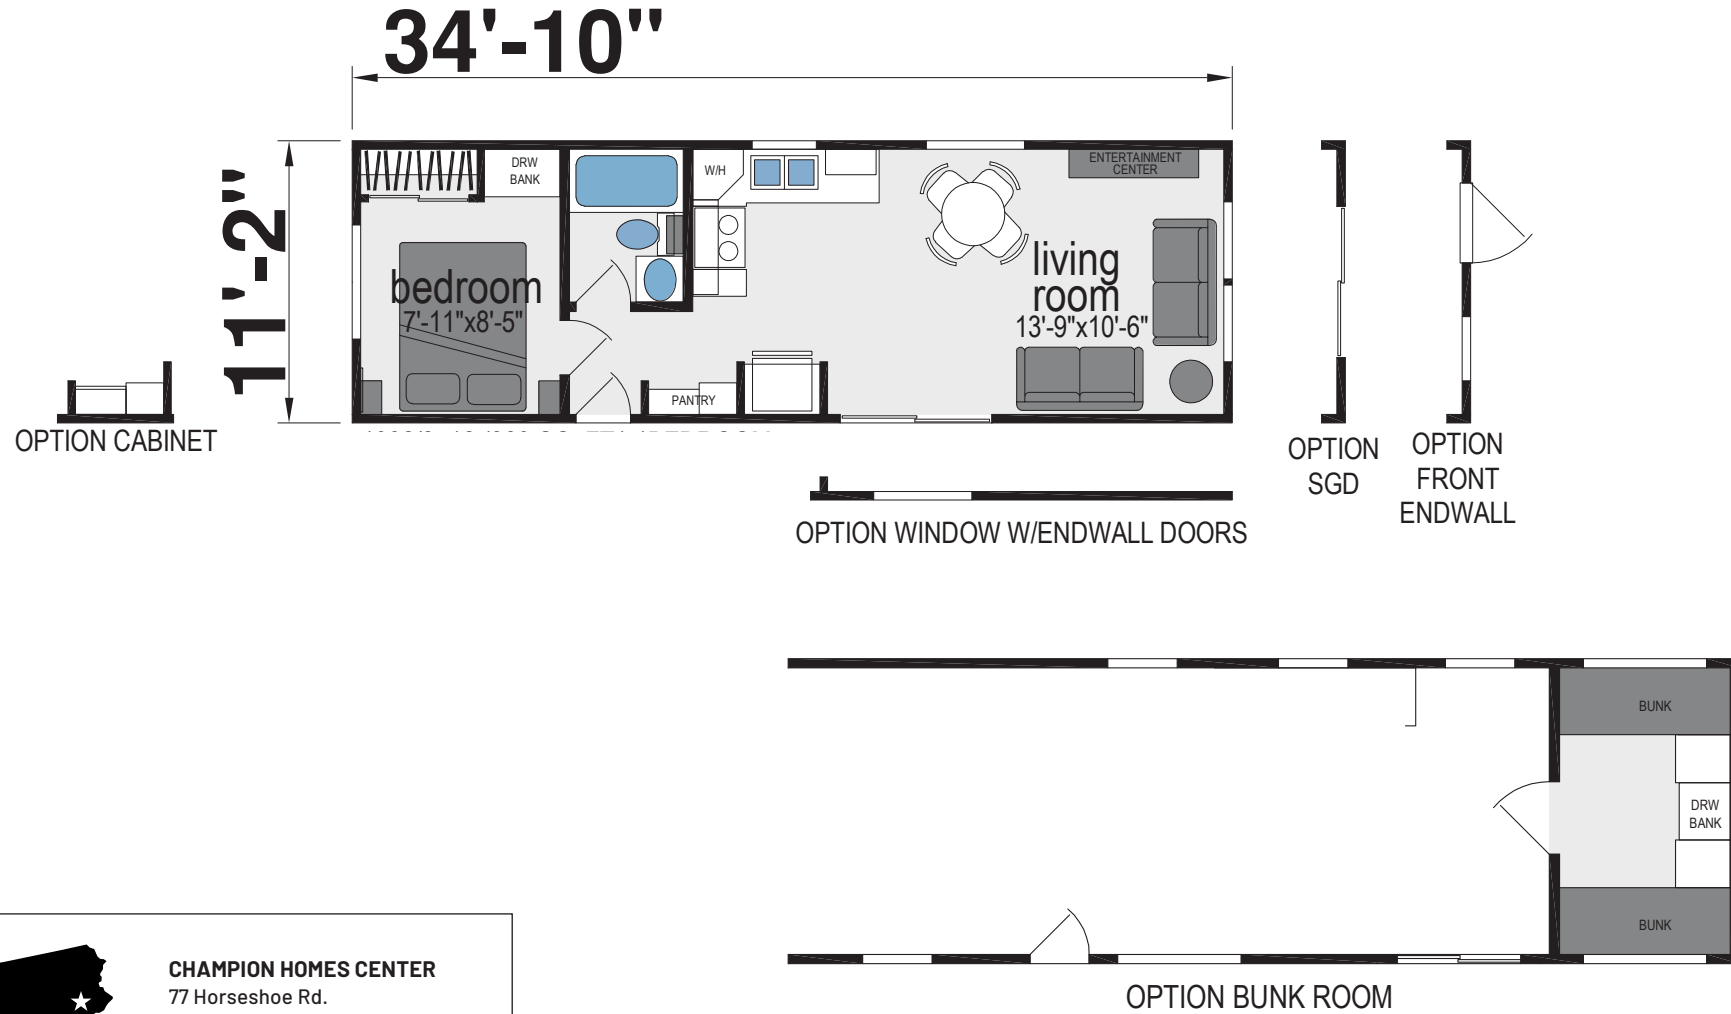

Monessen

Shore Park Series

399 SQ. FT. (Approximate) 1 Bedroom, 1 Bath

Last Updated: 8-19-24

CHAMPION HOMES CENTER
77 Horseshoe Rd.
Leola, PA 17540

LE.ParkModelsDirect.com | 1-800-620-3759

IMPORTANT: Champion Homes reserves the right to modify, cancel or substitute products or features of this event at any time without prior notice or obligation. Pictures and other promotional materials are representative and may depict or contain floor plans, square footages, elevations, options, upgrades, extra design features, decorations, floor coverings, specialty light fixtures, custom paint and wall coverings, window treatments, landscaping, sound and alarm systems, furnishings, appliances, and other designer/decorator features and amenities that are not included as part of the home and/or may not be available at all locations. Home, pricing and community information is subject to change, and homes to prior sale, at any time without notice or obligation. ©2020 Champion Homes. All rights reserved.