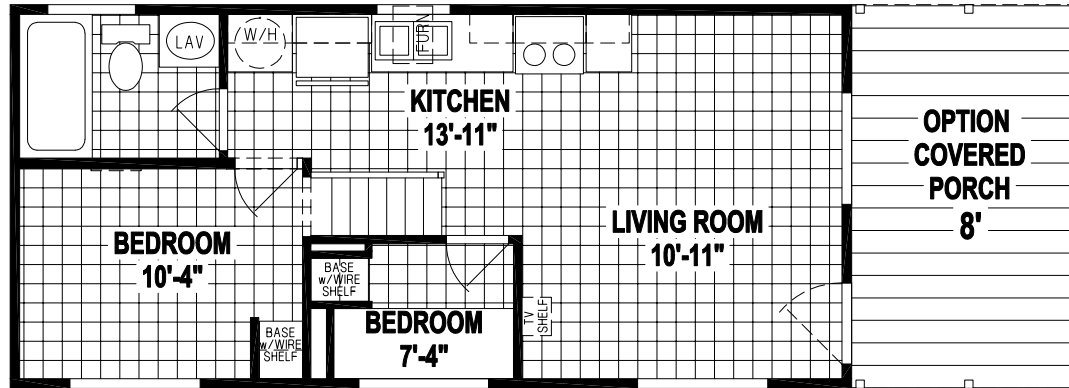

Litchfield

Prime Park Model Series

399 SQ. FT. (Approximate) 2 Bedroom, 1 Bath

Last Updated: 11-14-22

LOFT AREA

CHAMPION HOMES CENTER
77 Horseshoe Rd.
Leola, PA 17540

LE.ParkModelsDirect.com | 1-800-620-3759