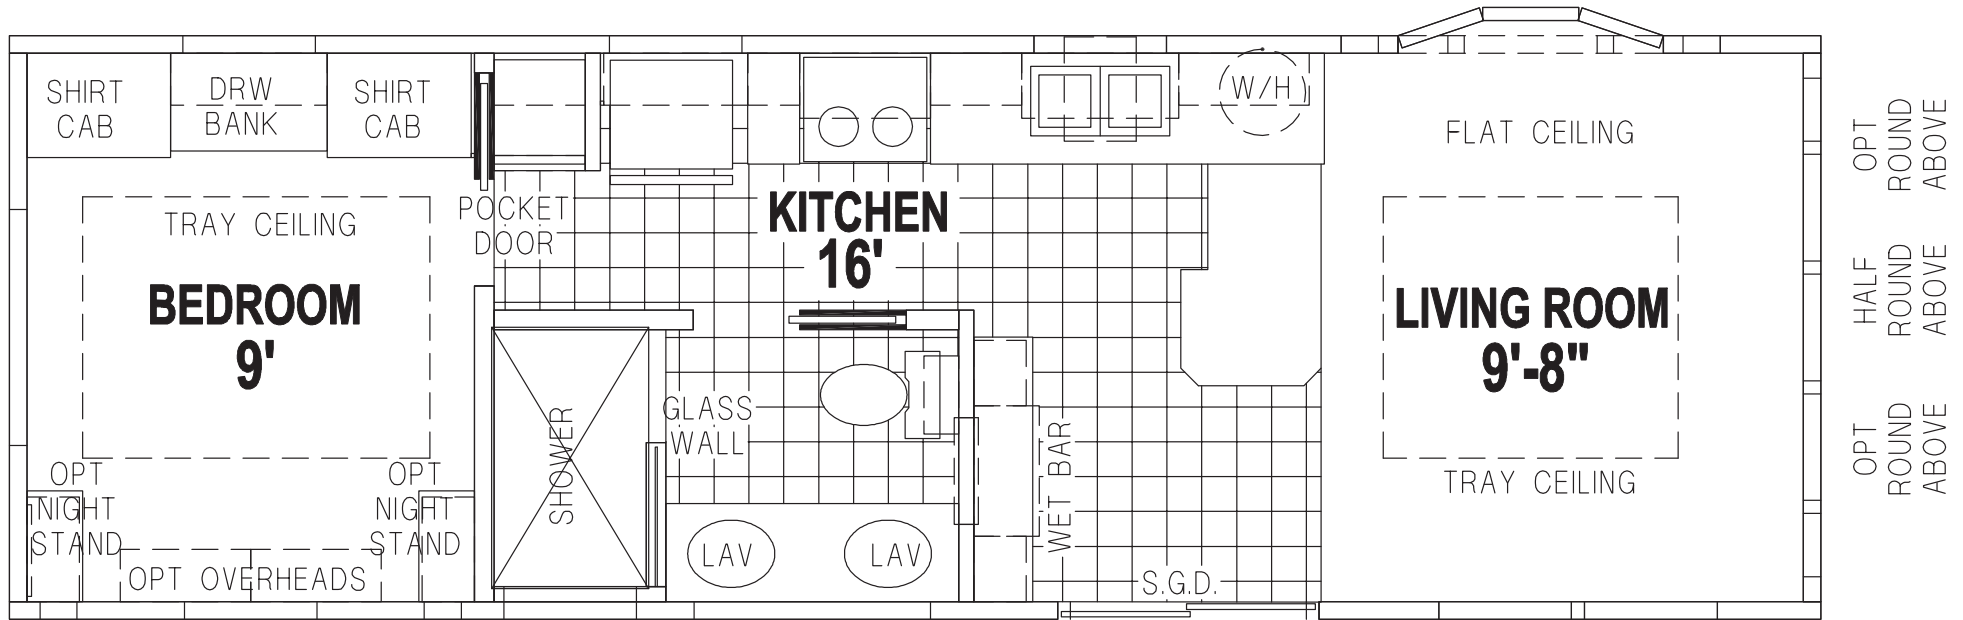

Edinboro

Shore Park Series

Factory Expo

PARK MODEL HOMES

Park Model
1 Bedroom, 1 Bath
Approx. 399 Sq. Ft.

Last Updated: 3-22-18

ALTERNATE PANTRY

Factory Expo Home Centers
 77 Horseshoe Road
 Leola, PA 17540