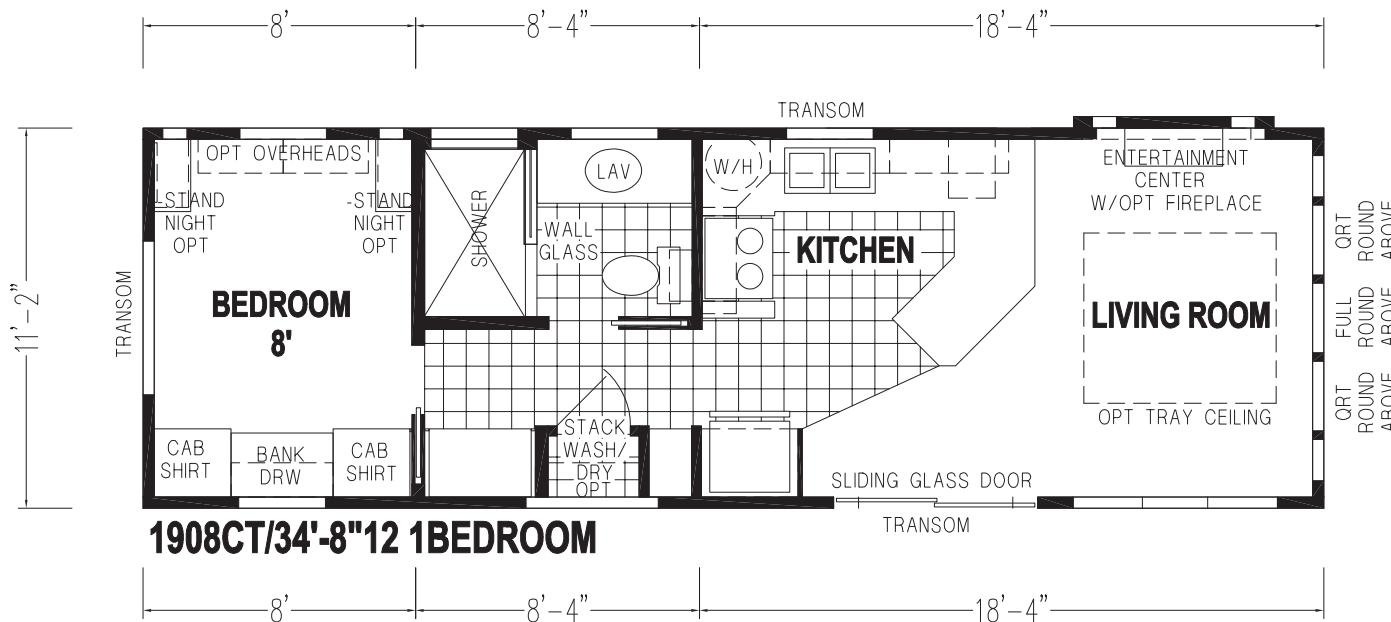

# Factory Expo

PARK MODEL HOMES

**Park Model**  
**1 Bedroom, 1 Bath**  
**Approx. 399 Sq. Ft.**

Last Updated: 11-19-19

**1908CT/34'-8"12 1BEDROOM**

Factory Expo Home Centers  
 77 Horseshoe Road  
 Leola, PA 17540