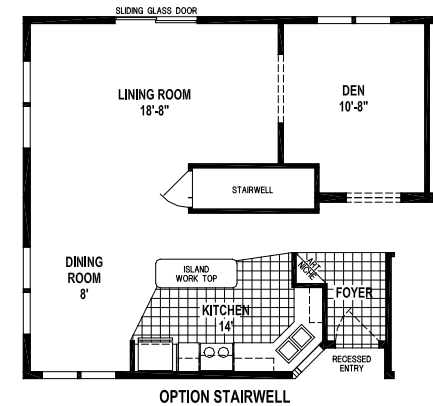

Windsor

Wood Manor Series

Factory Expo

"Factory Direct Value" HOME CENTERS

2 Bedroom, 2 Bath
Approx. 1,462 Sq. Ft.

Last Updated: 6-30-15

Factory Expo Home Centers
77 Horseshoe Road
Leola, PA 17540

I authorize Factory Expo to build my house, per this plan.
X _____
Customer Signature/Date