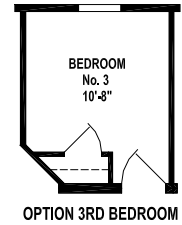

Windsor

Wood Manor Series

Factory Expo

"Factory Direct Value" HOME CENTERS

2 Bedroom, 2 Bath
Approx. 1,462 Sq. Ft.

Last Updated: 6-30-15

Factory Expo Home Centers
77 Horseshoe Road
Leola, PA 17540

I authorize Factory Expo to build my house, per this plan.
X _____
Customer Signature/Date