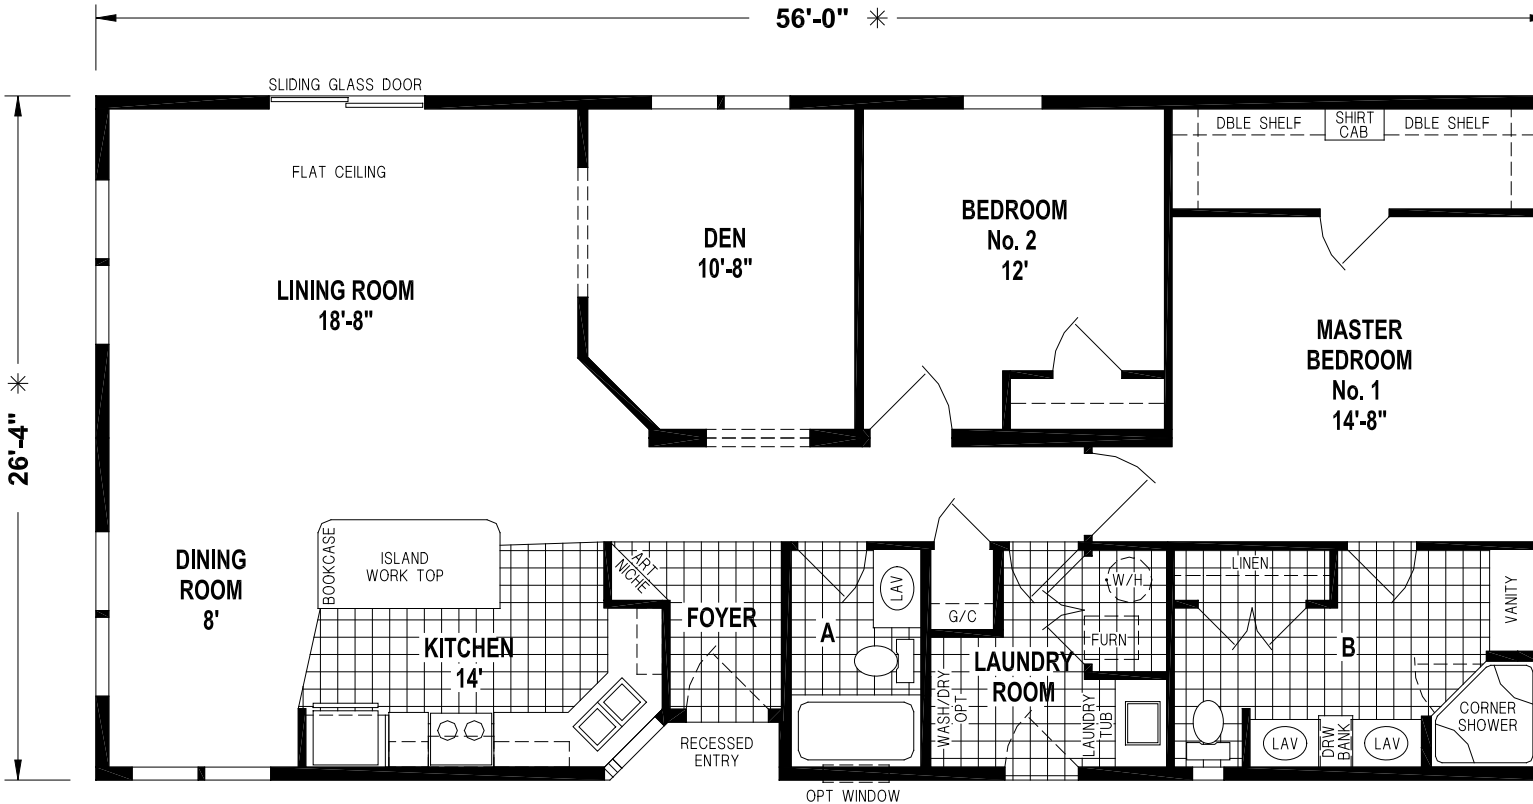

Windsor

Wood Manor Series

Factory Expo

"Factory Direct Value" HOME CENTERS

2 Bedroom, 2 Bath
Approx. 1,462 Sq. Ft.

Last Updated: 6-30-15

Factory Expo Home Centers
77 Horseshoe Road
Leola, PA 17540

I authorize Factory Expo to build my house, per this plan.
X _____
Customer Signature/Date