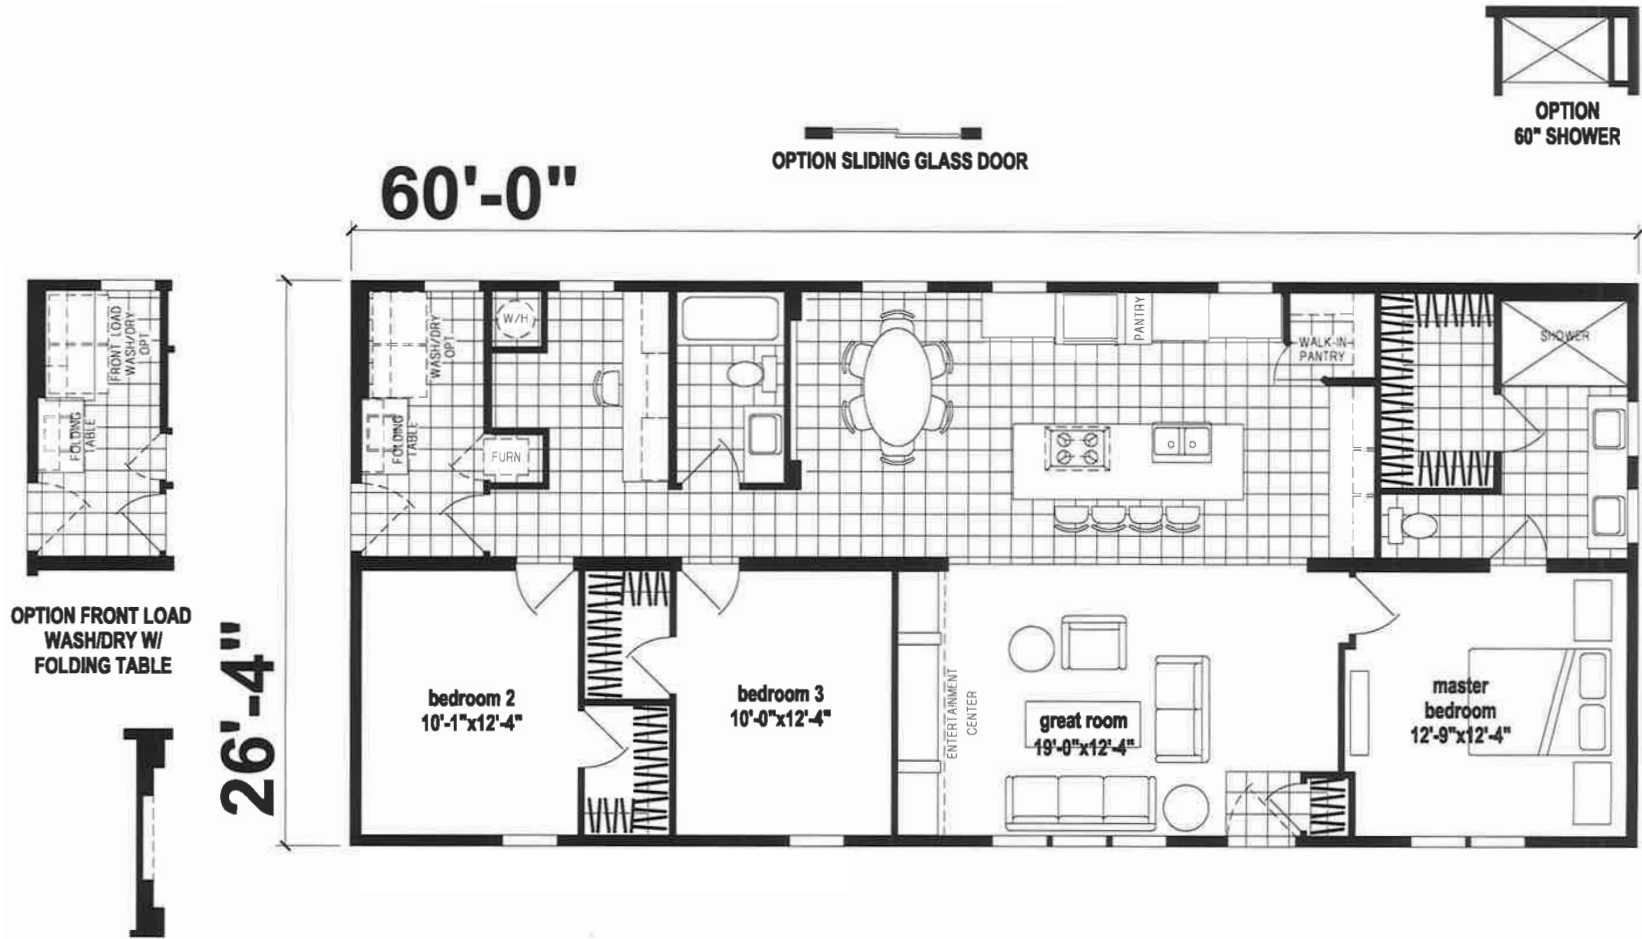

Westbury

Orchid Series

1,580 SQ. FT. (Approximate) 3 Bedroom, 2 Bath

Last Updated: 9-16-21

FACTORY EXPO HOME CENTERS
77 Horseshoe Rd.
Leola, PA 17540

PennsylvaniaFactoryDirect.com | 1-800-654-8392

IMPORTANT: Alta Cima Corp reserves the right to modify, cancel or substitute products or features of this event at any time without prior notice or obligation. Pictures and other promotional materials are representative and may depict or contain floor plans, square footages, elevations, options, upgrades, extra design features, decorations, floor coverings, specialty light fixtures, custom paint and wall coverings, window treatments, landscaping, sound and alarm systems, furnishings, appliances, and other designer/decorator features and amenities that are not included as part of the home and/or may not be available at all locations. Home, pricing and community information is subject to change, and homes to prior sale, at any time without notice or obligation. ©2020 Alta Cima Corp. All rights reserved.