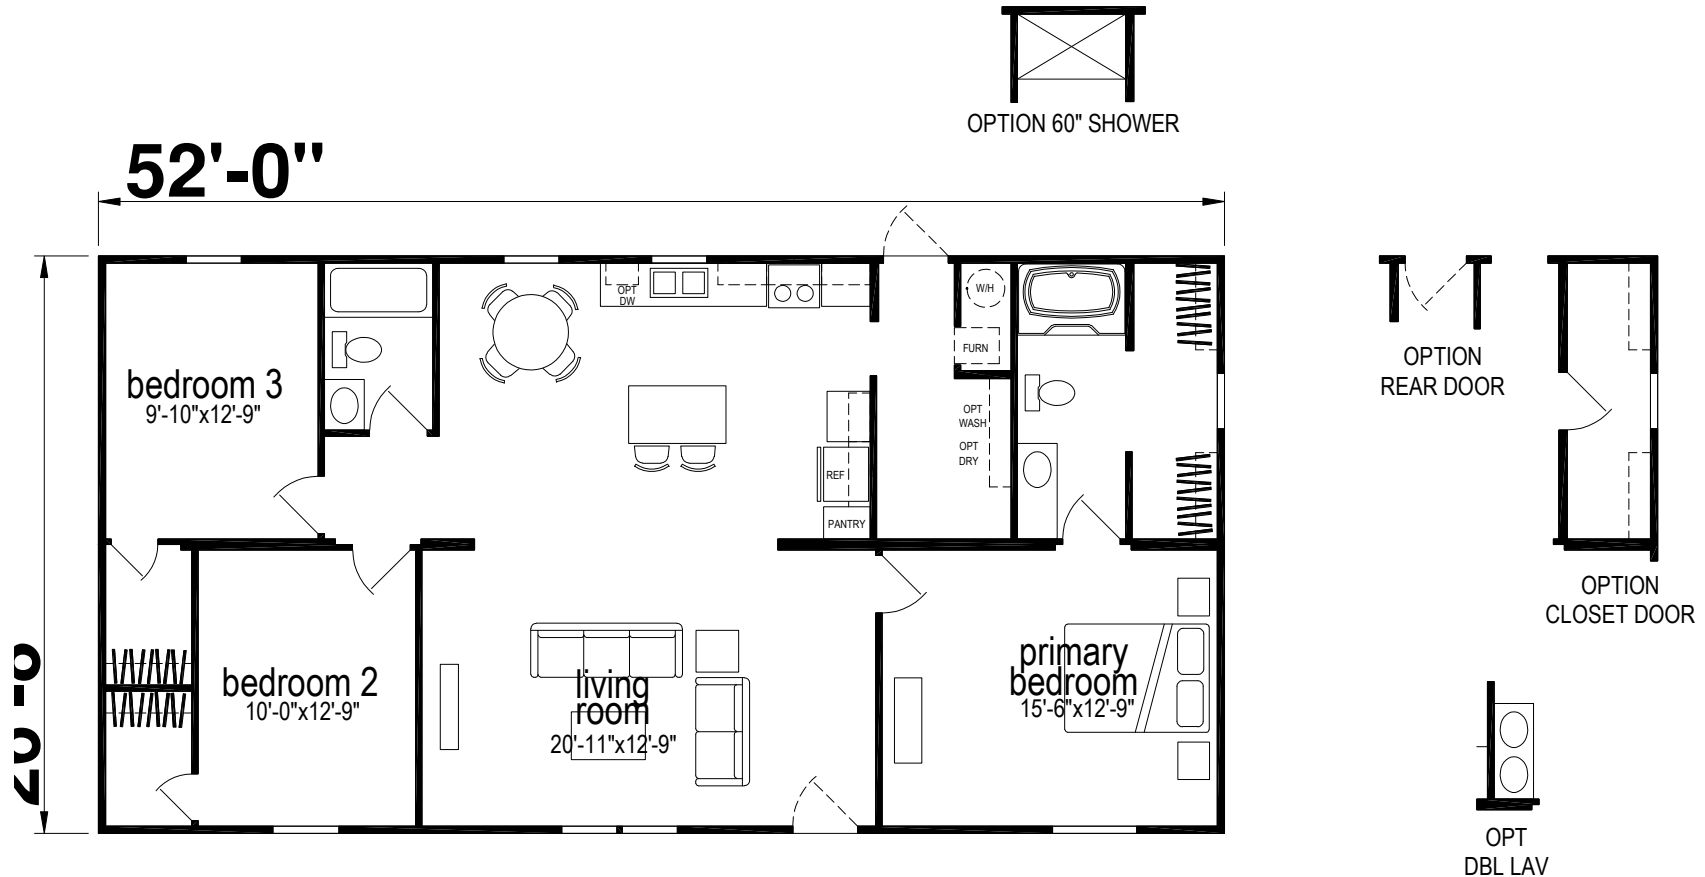

# Venetia

Lake Manor Series

1,386 SQ. FT. (Approximate) 3 Bedroom, 2 Bath

Last Updated: 1-2-24

**CHAMPION HOMES CENTER**  
77 Horseshoe Rd.  
Leola, PA 17540

**PennsylvaniaFactoryDirect.com | 1-800-654-8392**