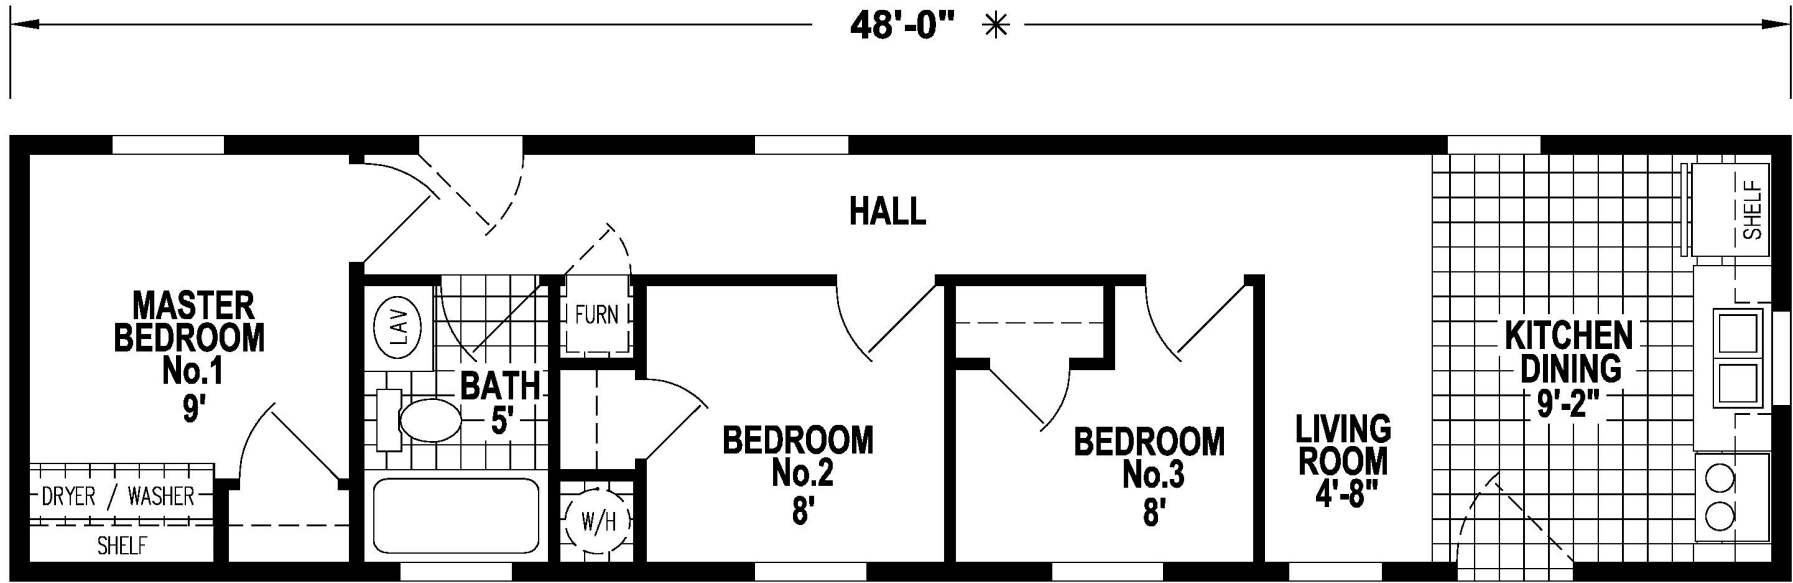

# Thrifty 3

Sunwood Single Section Series

# Factory Expo

"Factory Direct Pricing" HOME CENTERS

3 Bedroom, 1 Bath  
Approx. 576 Sq. Ft.

Last Updated: 8-21-20

Factory Expo Home Centers  
77 Horseshoe Road  
Leola, PA 17540

I authorize Factory Expo to build my house, per this plan.  
X \_\_\_\_\_  
Customer Signature/Date