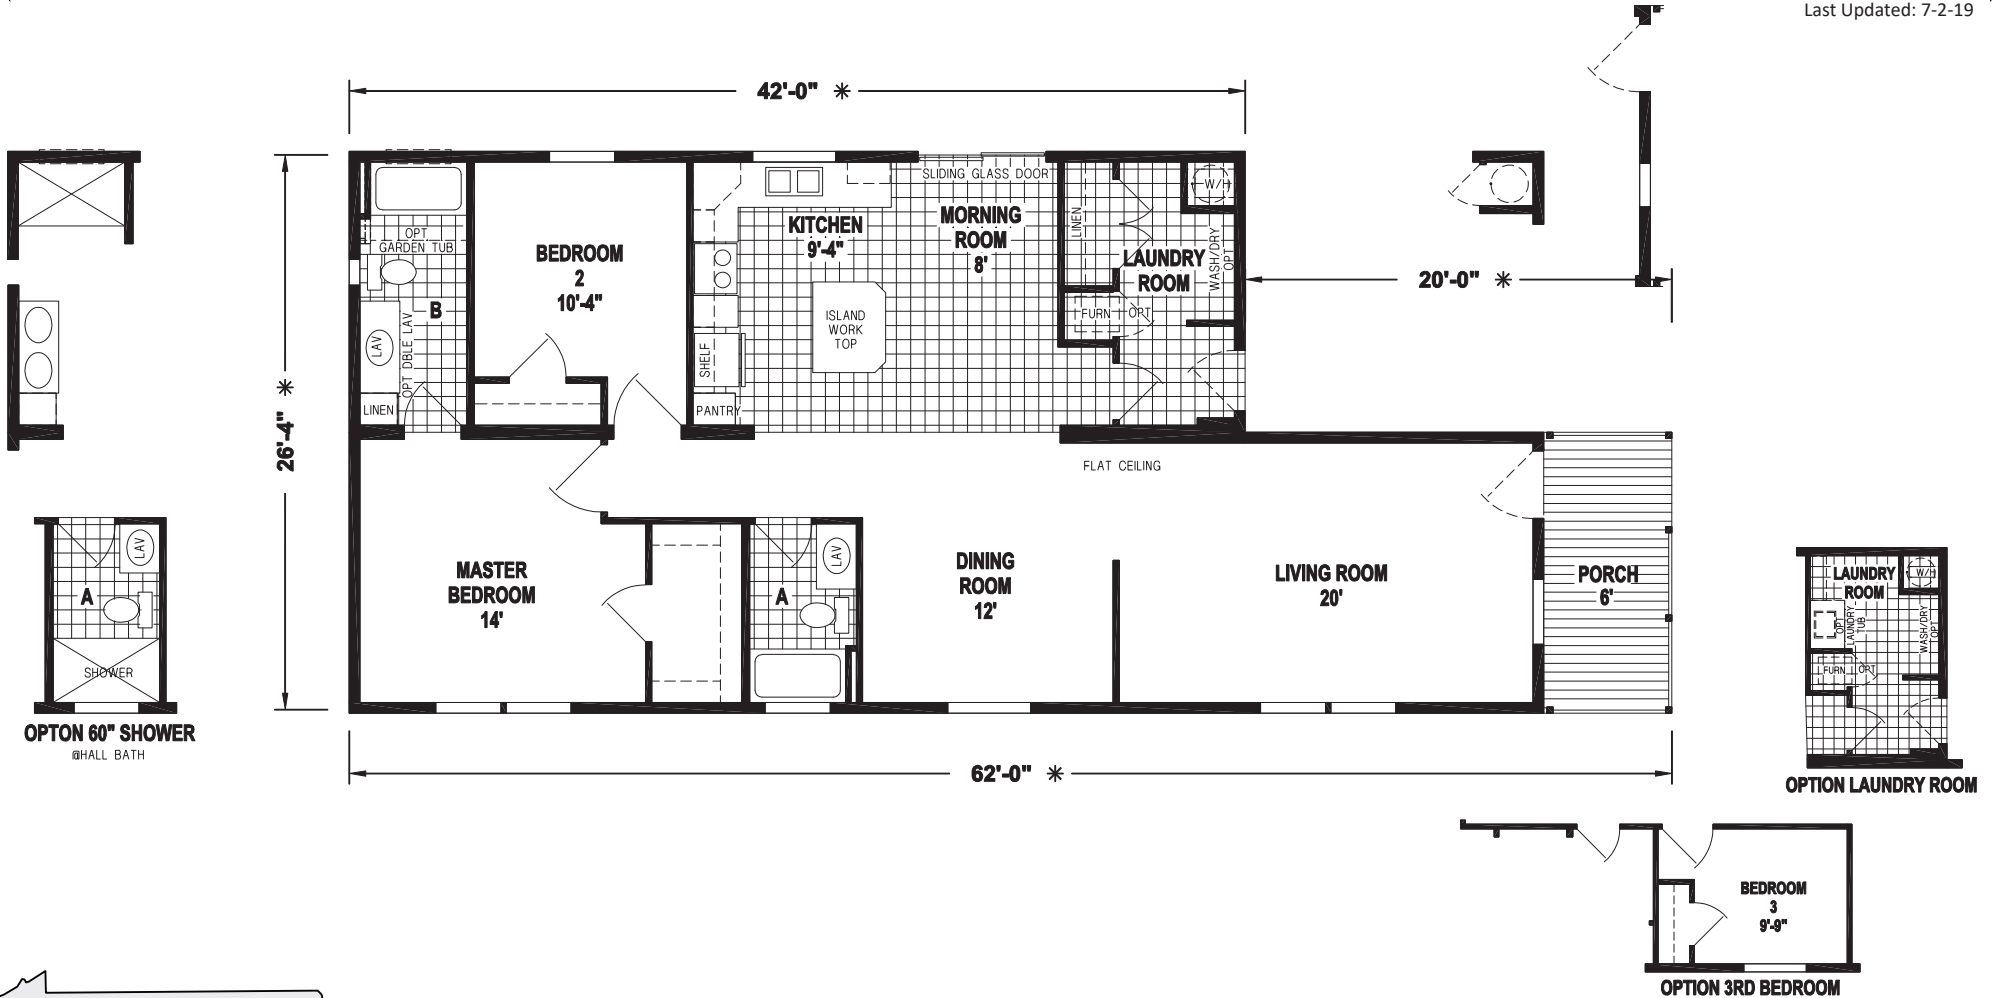

Rylan

Sunwood Multi-Section Series

Factory Expo

"Factory Direct Value" HOME CENTERS

2 Bedrooms, 2 Baths
Approx. 1,290 Sq. Ft.

Last Updated: 7-2-19

Factory Expo Home Centers
77 Horseshoe Road
Leola, PA 17540