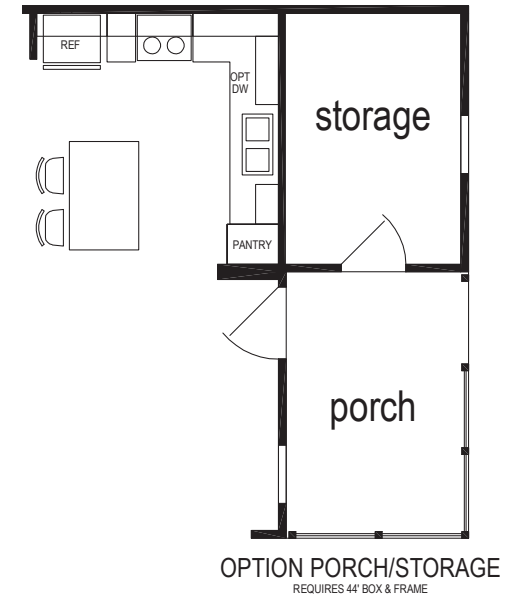

Roselle

Lexington Limited Series

852 SQ. FT. (Approximate) 2 Bedroom, 1 Bath

Last Updated: 8-13-24

CHAMPION HOMES CENTER
77 Horseshoe Rd.
Leola, PA 17540

PennsylvaniaFactoryDirect.com | 1-800-654-8392

IMPORTANT: Champion Homes reserves the right to modify, cancel or substitute products or features of this event at any time without prior notice or obligation. Pictures and other promotional materials are representative and may depict or contain floor plans, square footages, elevations, options, upgrades, extra design features, decorations, floor coverings, specialty light fixtures, custom paint and wall coverings, window treatments, landscaping, sound and alarm systems, furnishings, appliances, and other designer/decorator features and amenities that are not included as part of the home and/or may not be available at all locations. Home, pricing and community information is subject to change, and homes to prior sale, at any time without notice or obligation. ©2023 Champion Homes. All rights reserved.