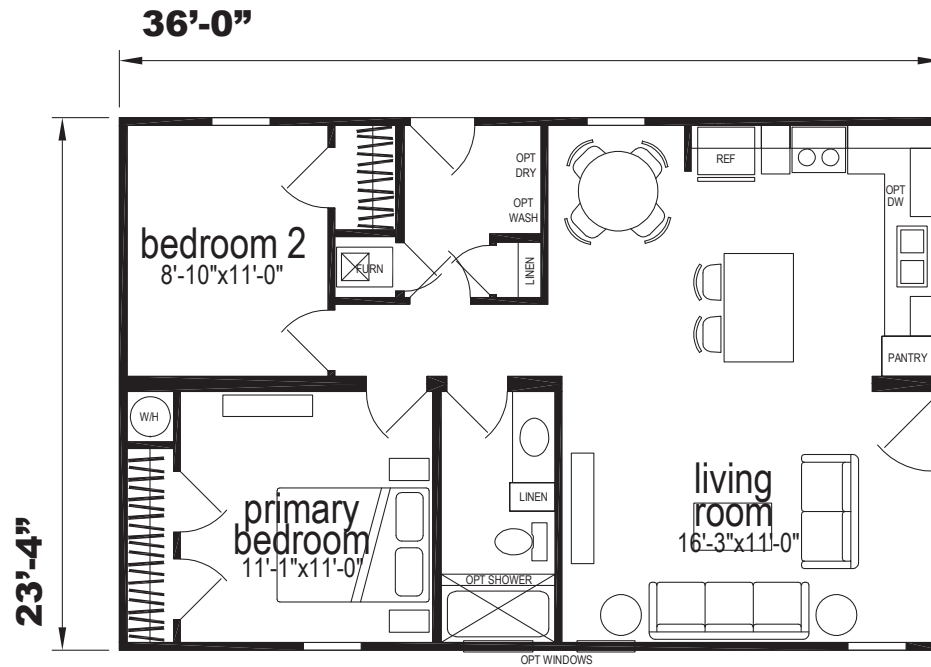

Roselle

Lexington Limited Series

852 SQ. FT. (Approximate) 2 Bedroom, 1 Bath

Last Updated: 8-13-24

CHAMPION HOMES CENTER
77 Horseshoe Rd.
Leola, PA 17540

PennsylvaniaFactoryDirect.com | 1-800-654-8392

IMPORTANT: Champion Homes reserves the right to modify, cancel or substitute products or features of this event at any time without prior notice or obligation. Pictures and other promotional materials are representative and may depict or contain floor plans, square footages, elevations, options, upgrades, extra design features, decorations, floor coverings, specialty light fixtures, custom paint and wall coverings, window treatments, landscaping, sound and alarm systems, furnishings, appliances, and other designer/decorator features and amenities that are not included as part of the home and/or may not be available at all locations. Home, pricing and community information is subject to change, and homes to prior sale, at any time without notice or obligation. ©2023 Champion Homes. All rights reserved.