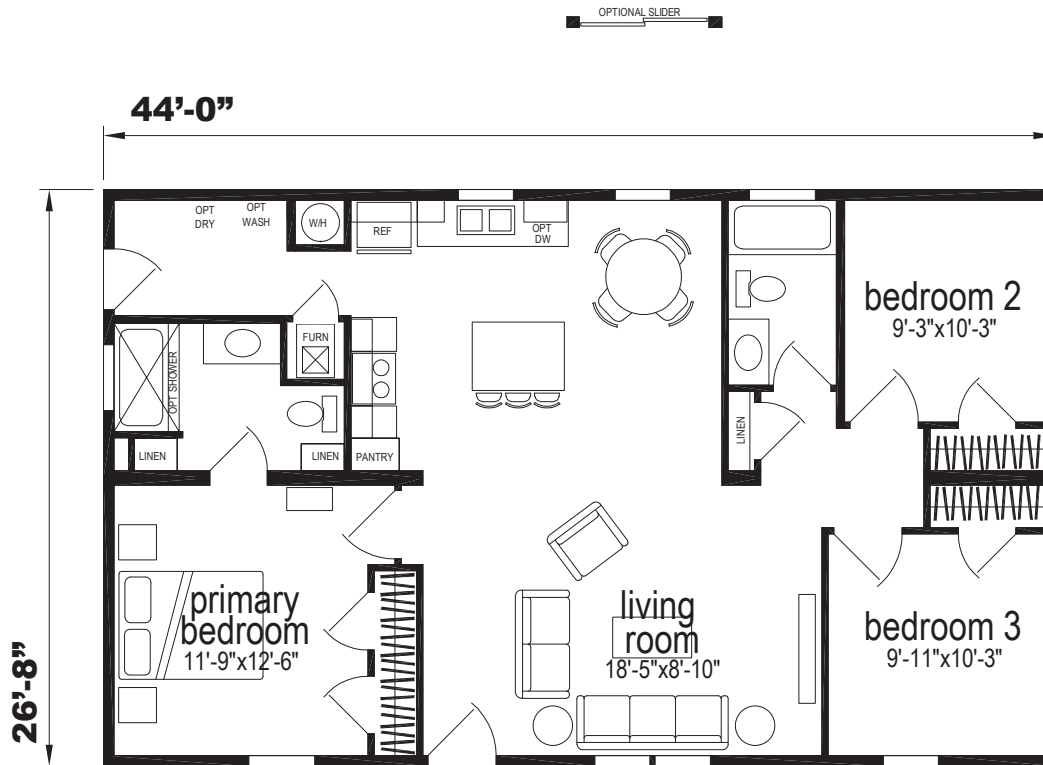

Rockville

Sunwood Multi Section Series

1,158 SQ. FT. (Approximate) 3 Bedroom, 2 Bath

Last Updated: 8-13-24

OPTION FLEX SPACE

ALTERNATE DOOR LOCATION
W/OPTION 2 BR ONLY

OPTION UTILITY

OPTION
4x6 SHOWER