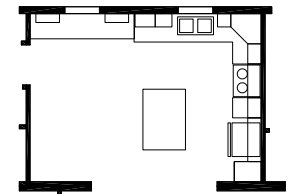

Rockville

Sunwood Multi Section Series

1,158 SQ. FT. (Approximate) 3 Bedroom, 2 Bath

Last Updated: 8-13-24

OPTION FLEX SPACE

ALTERNATE DOOR LOCATION
W/OPTION 2 BR ONLY

OPTION UTILITY

OPTION
4x6 SHOWER