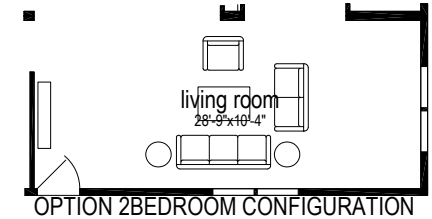

Rockville

Sunwood Multi Section Series

1,158 SQ. FT. (Approximate) 3 Bedroom, 2 Bath

Last Updated: 8-13-24

OPTION FLEX SPACE

ALTERNATE DOOR LOCATION
W/OPTION 2 BR ONLY

OPTION UTILITY

OPTION
4x6 SHOWER