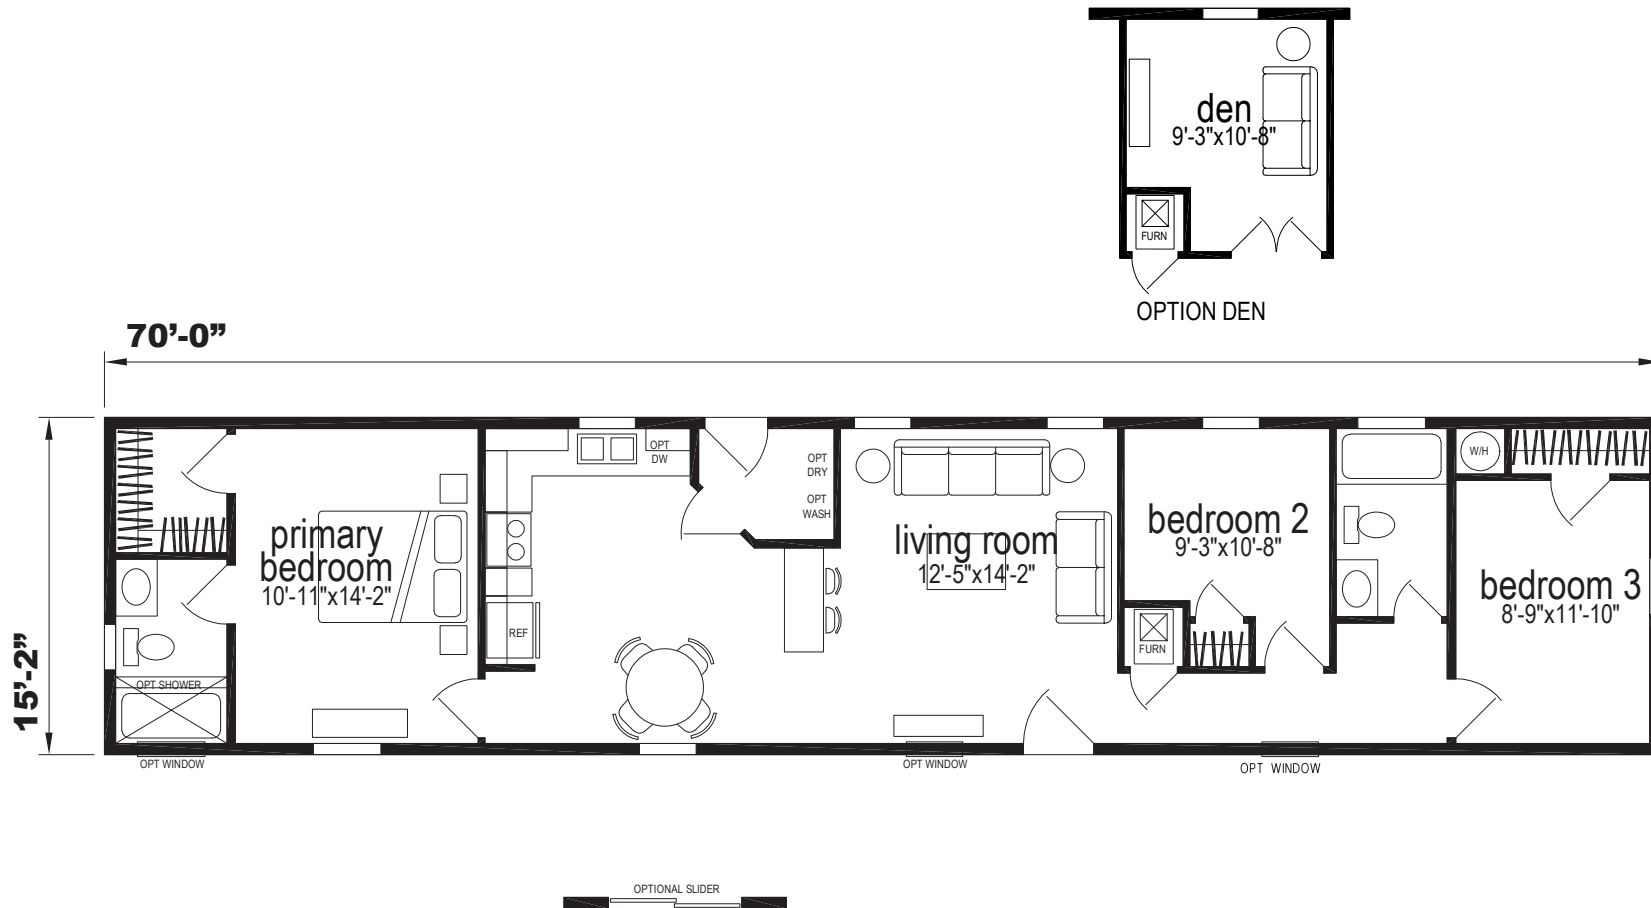

Preston

Sunwood Single Section Series

1,085 SQ. FT. (Approximate) 3 Bedroom, 2 Bath

Last Updated: 8-13-24

CHAMPION HOMES CENTER
77 Horseshoe Rd.
Leola, PA 17540

PennsylvaniaFactoryDirect.com | 1-800-654-8392