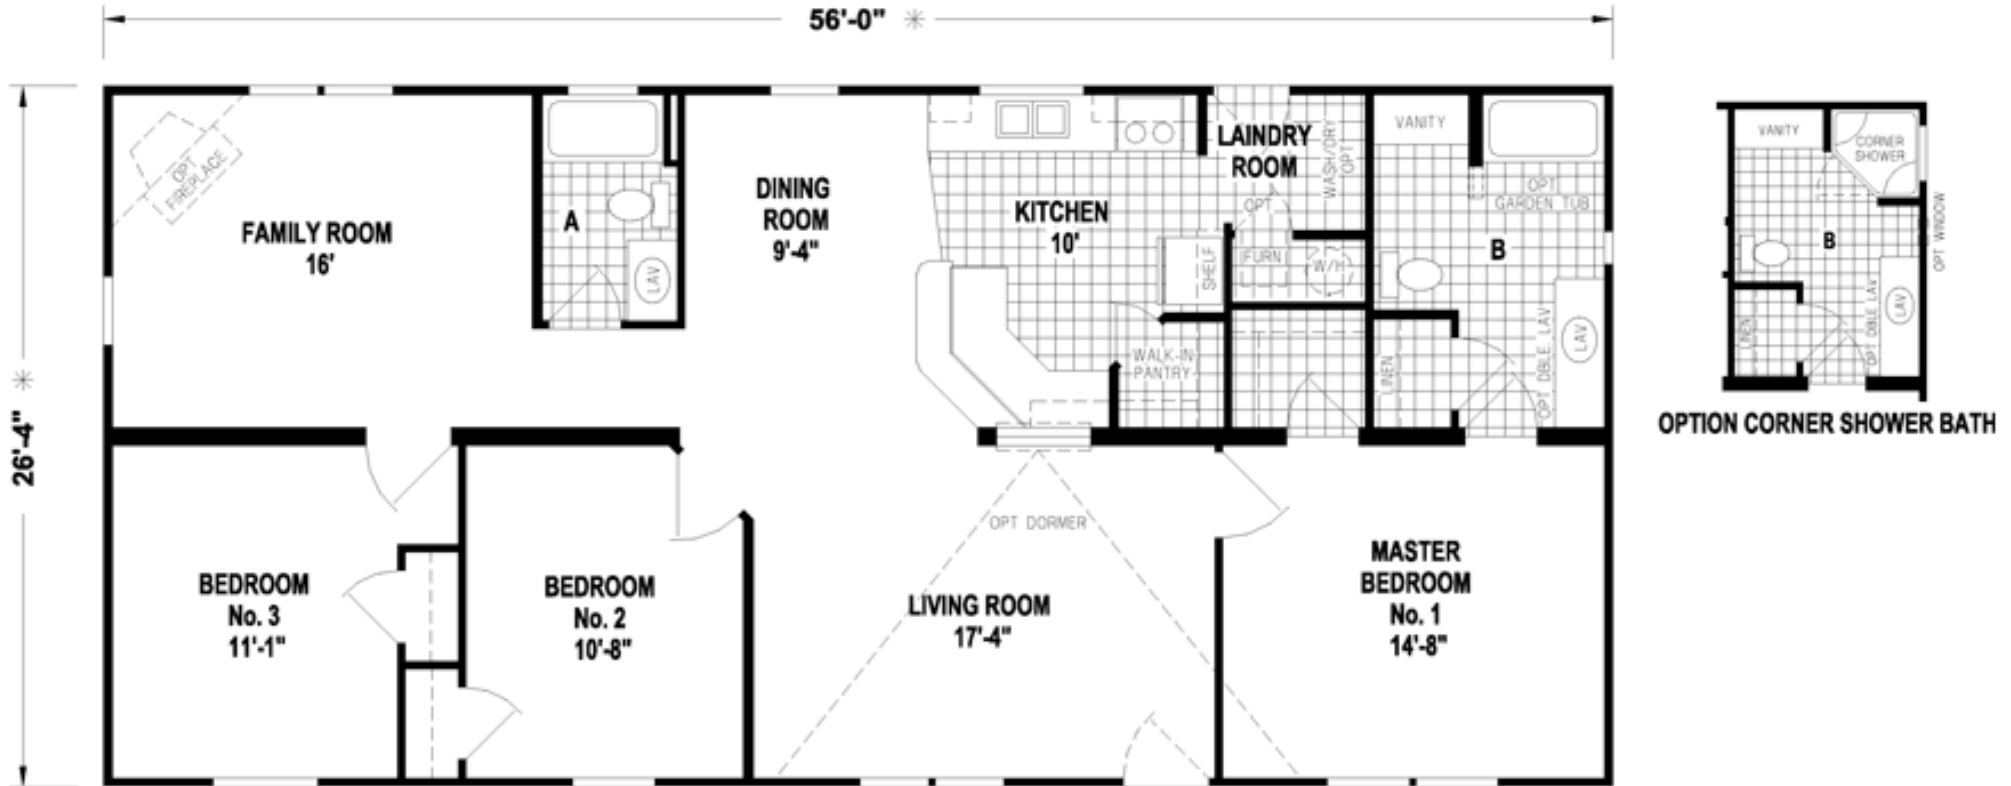

# Pompton

Sunwood Multi-Section Series

# Factory Expo

"Factory Direct Value" HOME CENTERS

3 Bedroom, 2 Bath  
Approx. 1,474 Sq. Ft.

Last Updated: 11-11-16

Factory Expo Home Centers  
77 Horseshoe Road  
Leola, PA 17540

I authorize Factory Expo to build my house, per this plan.  
X \_\_\_\_\_  
Customer Signature/Date