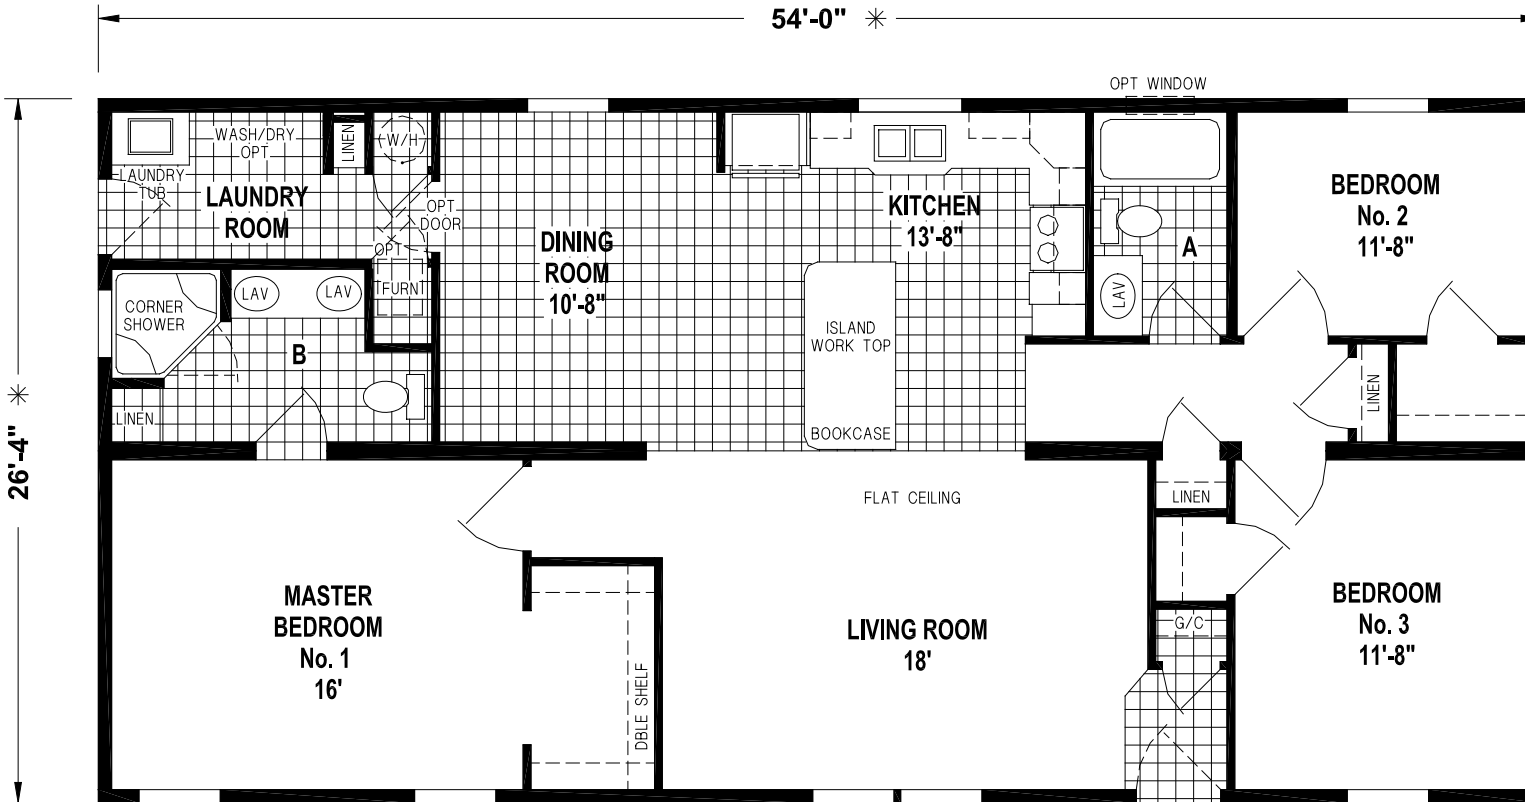

Plainsfield

Wood Manor Series

Factory Expo

"Factory Direct Value" HOME CENTERS

3 Bedroom, 2 Bath
Approx. 1,422 Sq. Ft.

Last Updated: 6-30-15

ALTERNATE ISLAND

Factory Expo Home Centers
77 Horseshoe Road
Leola, PA 17540