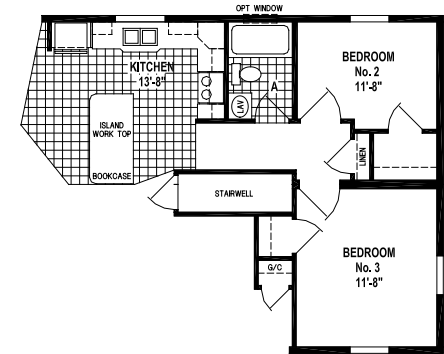

Plainsfield

Wood Manor Series

Factory Expo

"Factory Direct Value" HOME CENTERS

3 Bedroom, 2 Bath
Approx. 1,422 Sq. Ft.

Last Updated: 6-30-15

ALTERNATE ISLAND

Factory Expo Home Centers
77 Horseshoe Road
Leola, PA 17540