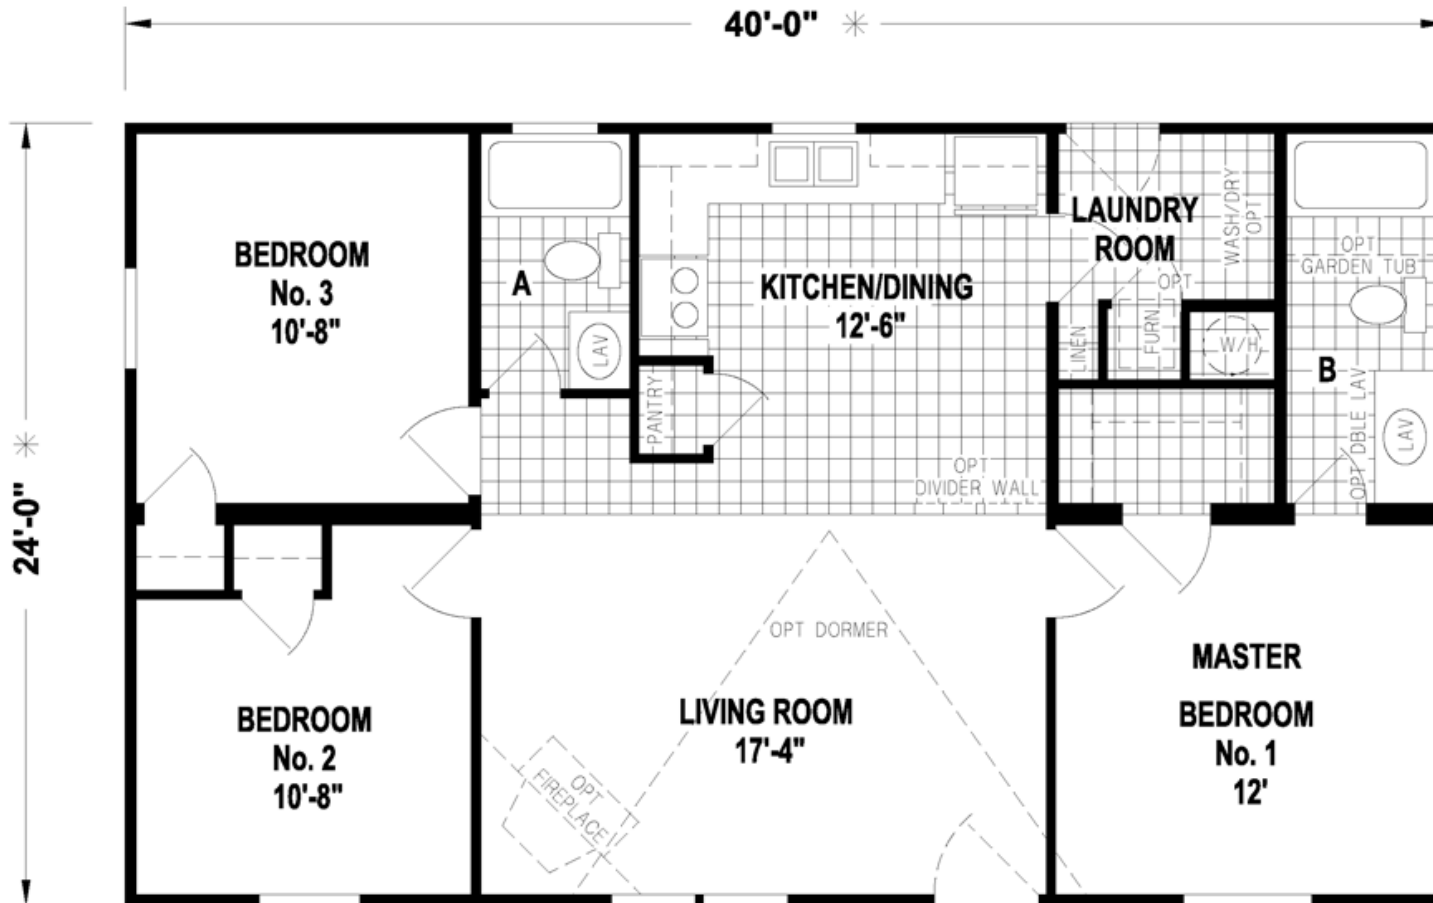

Oradell

Sunwood Multi-Section Series

Factory Expo

"Factory Direct Value" HOME CENTERS

3 Bedroom, 2 Bath
Approx. 960 Sq. Ft.

Last Updated: 11--11-16

Factory Expo Home Centers
77 Horseshoe Road
Leola, PA 17540