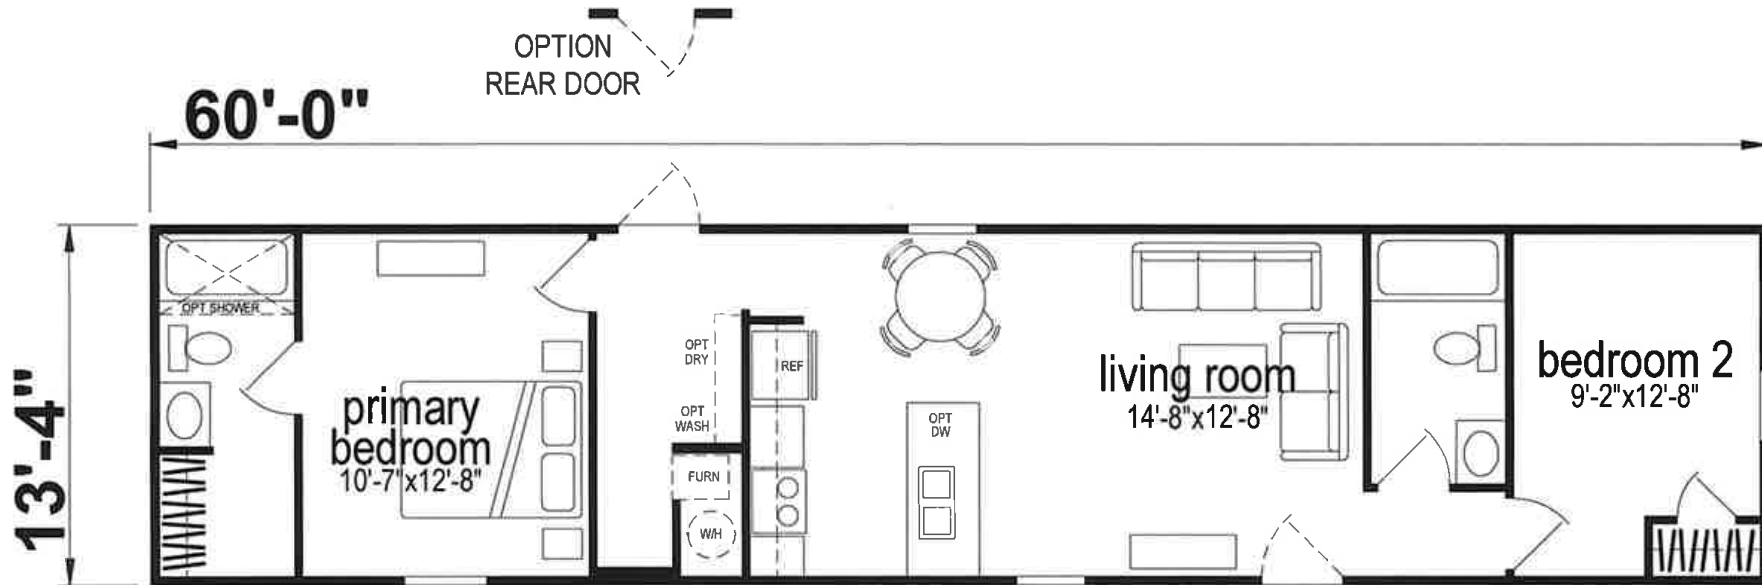

Narvon

Lake Manor Series

800 SQ. FT. (Approximate) 2 Bedroom, 2 Bath

Last Updated: 11-1-23

CHAMPION HOMES CENTER
77 Horseshoe Rd.
Leola, PA 17540

PennsylvaniaFactoryDirect.com | 1-800-654-8392

IMPORTANT: Champion Homes reserves the right to modify, cancel or substitute products or features of this event at any time without prior notice or obligation. Pictures and other promotional materials are representative and may depict or contain floor plans, square footages, elevations, options, upgrades, extra design features, decorations, floor coverings, specialty light fixtures, custom paint and wall coverings, window treatments, landscaping, sound and alarm systems, furnishings, appliances, and other designer/decorator features and amenities that are not included as part of the home and/or may not be available at all locations. Home, pricing and community information is subject to change, and homes to prior sale, at any time without notice or obligation. ©2023 Champion Homes. All rights reserved.