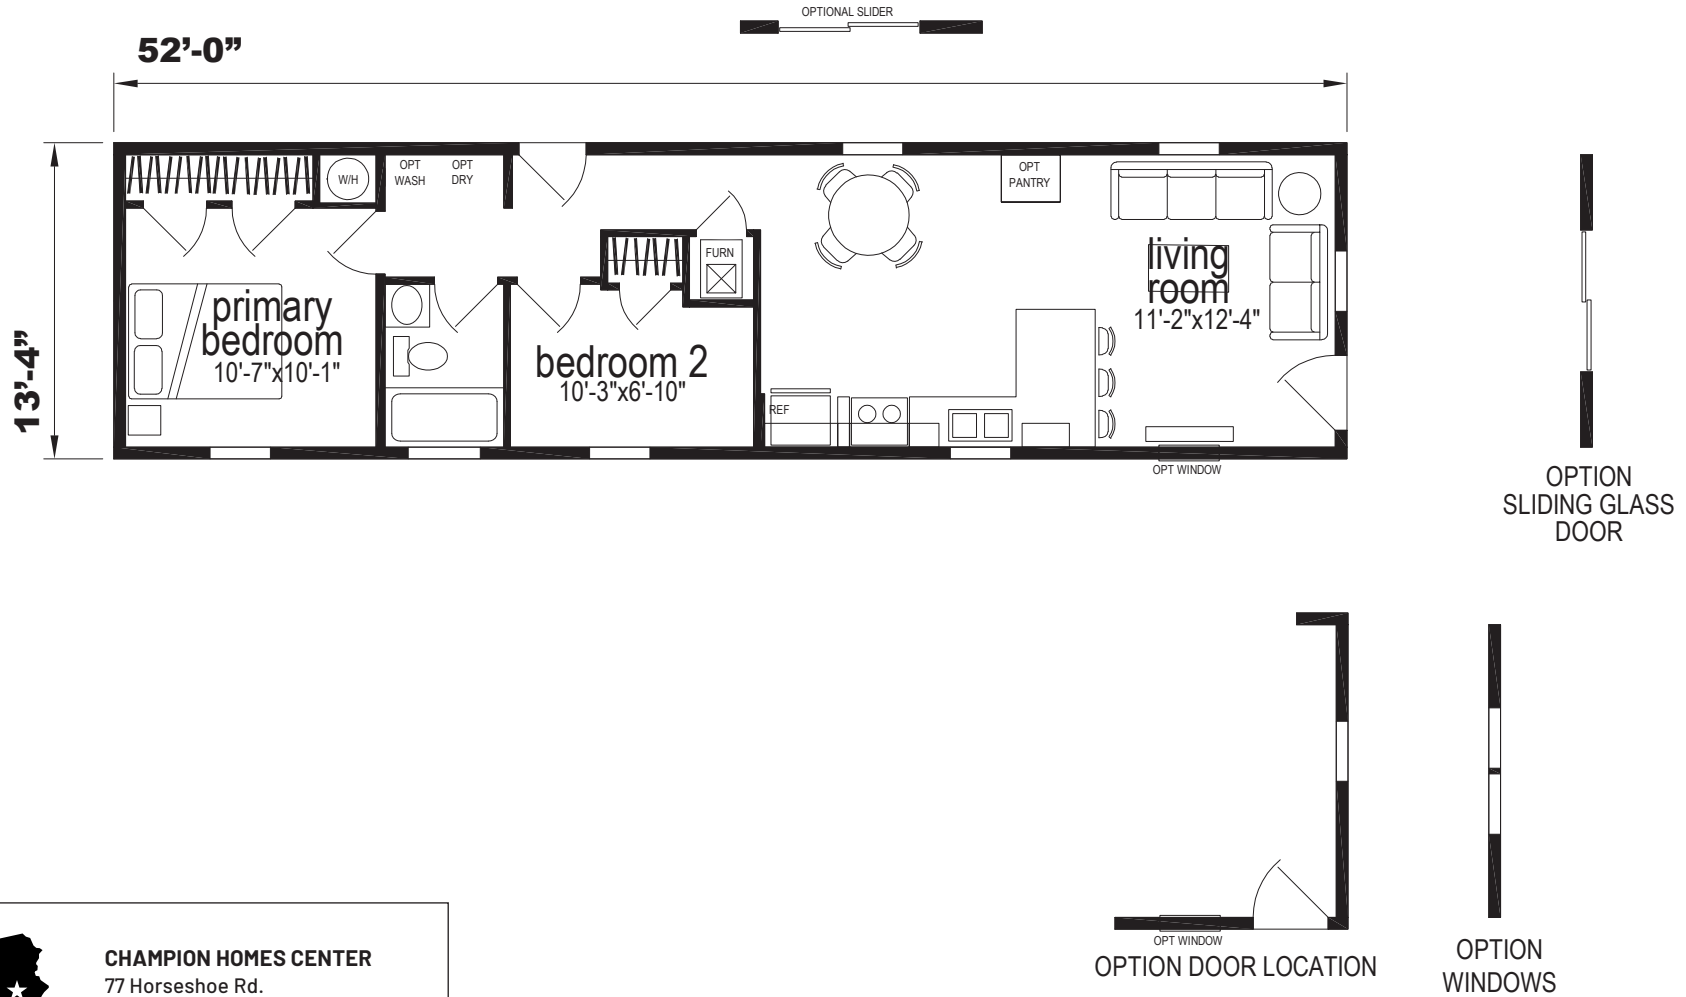

Mercer

Sunwood Single Section Series

693 SQ. FT. (Approximate) 2 Bedroom, 1 Bath

Last Updated: 8-13-24

CHAMPION HOMES CENTER
77 Horseshoe Rd.
Leola, PA 17540

PennsylvaniaFactoryDirect.com | 1-800-654-8392

IMPORTANT: Champion Homes reserves the right to modify, cancel or substitute products or features of this event at any time without prior notice or obligation. Pictures and other promotional materials are representative and may depict or contain floor plans, square footages, elevations, options, upgrades, extra design features, decorations, floor coverings, specialty light fixtures, custom paint and wall coverings, window treatments, landscaping, sound and alarm systems, furnishings, appliances, and other designer/decorator features and amenities that are not included as part of the home and/or may not be available at all locations. Home, pricing and community information is subject to change, and homes to prior sale, at any time without notice or obligation. ©2023 Champion Homes. All rights reserved.