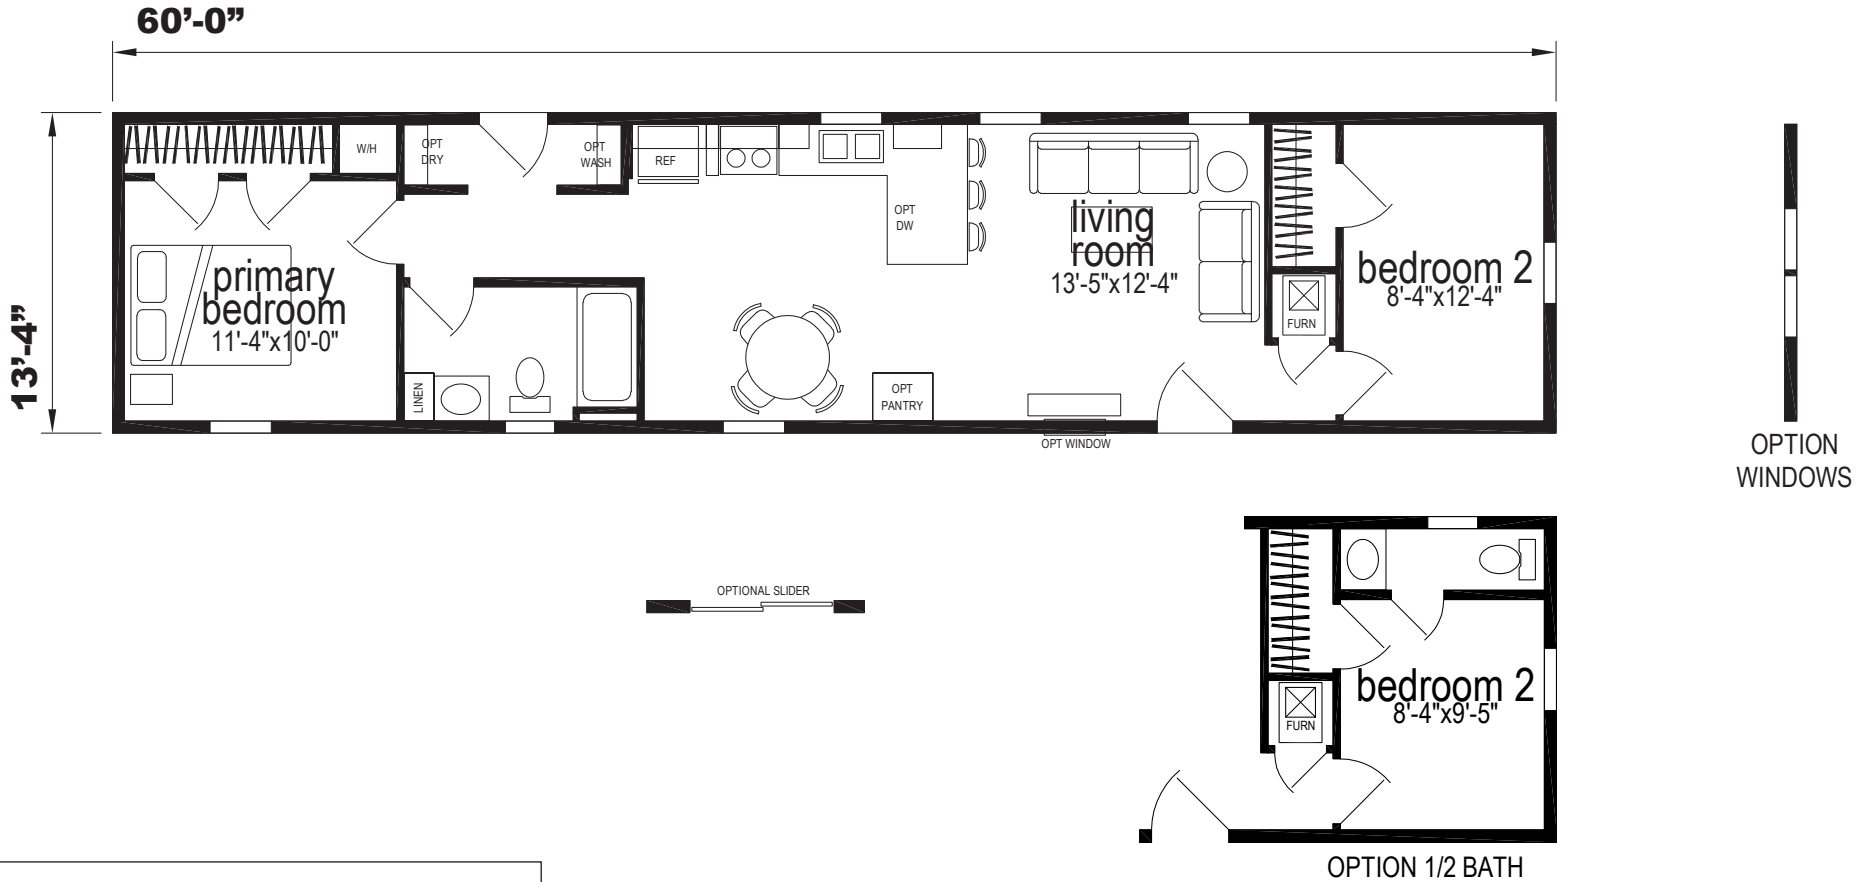

Manchester

Sunwood Single Section Series

800 SQ. FT. (Approximate) 2 Bedroom, 1 Bath

Last Updated: 8-13-24

CHAMPION HOMES CENTER
77 Horseshoe Rd.
Leola, PA 17540

PennsylvaniaFactoryDirect.com | 1-800-654-8392