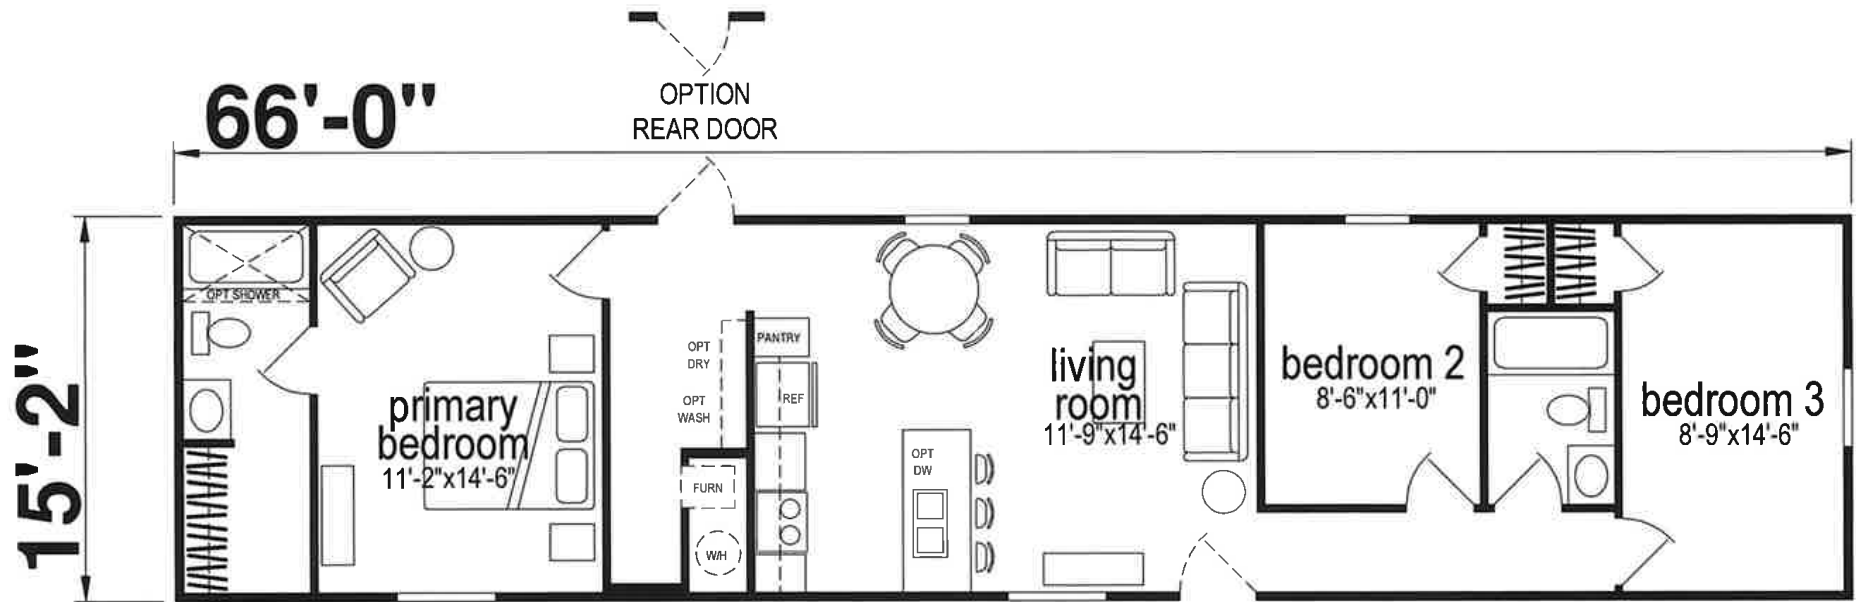

Lorenton

Lake Manor Series

1,001 SQ. FT. (Approximate) 3 Bedroom, 2 Bath

Last Updated: 11-1-23

CHAMPION HOMES CENTER
77 Horseshoe Rd.
Leola, PA 17540

PennsylvaniaFactoryDirect.com | 1-800-654-8392

IMPORTANT: Champion Homes reserves the right to modify, cancel or substitute products or features of this event at any time without prior notice or obligation. Pictures and other promotional materials are representative and may depict or contain floor plans, square footages, elevations, options, upgrades, extra design features, decorations, floor coverings, specialty light fixtures, custom paint and wall coverings, window treatments, landscaping, sound and alarm systems, furnishings, appliances, and other designer/decorator features and amenities that are not included as part of the home and/or may not be available at all locations. Home, pricing and community information is subject to change, and homes to prior sale, at any time without notice or obligation. ©2023 Champion Homes. All rights reserved.