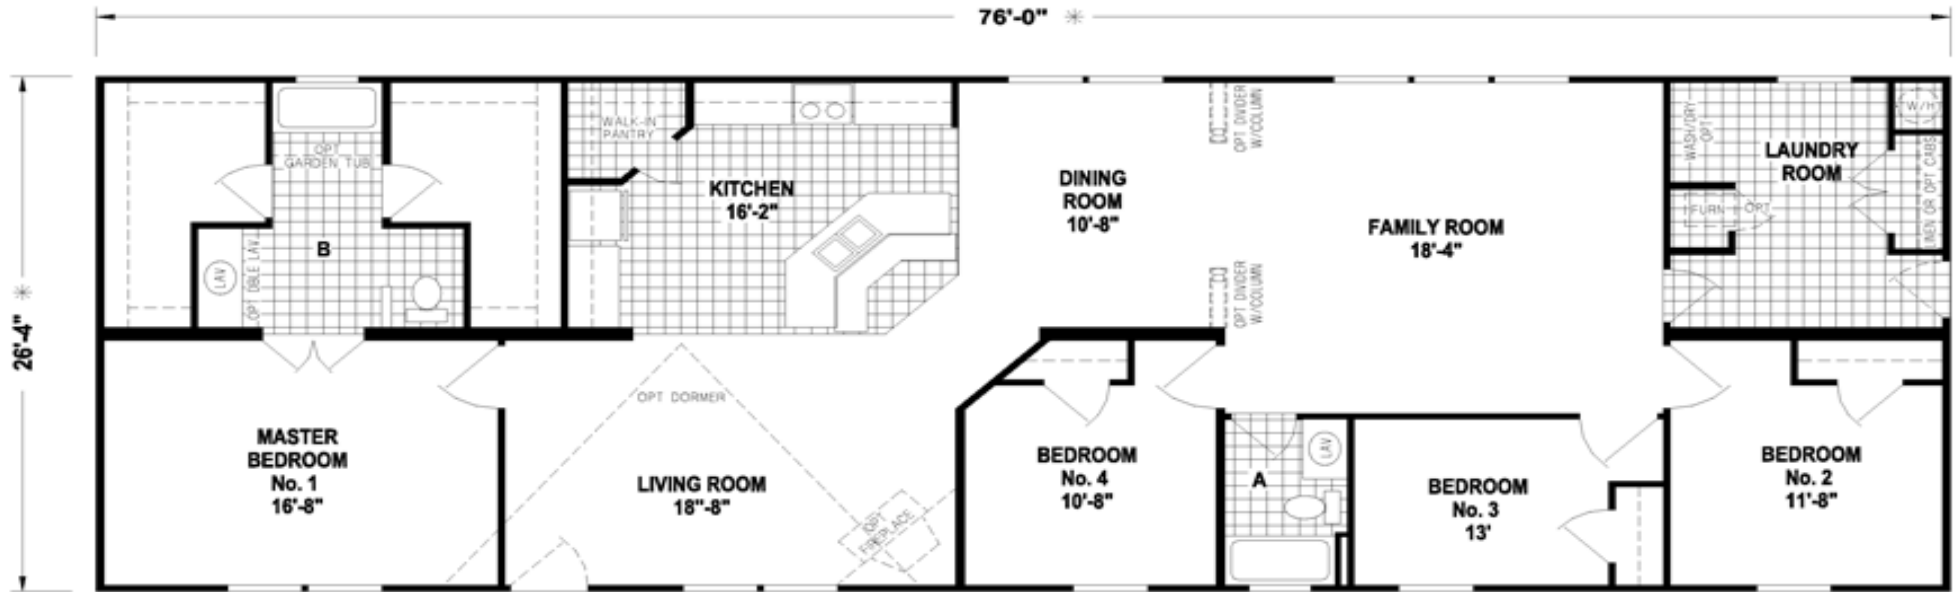

Keansburg

Sunwood Multi-Section Series

Factory Expo

"Factory Direct Value" HOME CENTERS

4 Bedroom, 2 Bath
Approx. 2,001 Sq. Ft.

Last Updated: 11-11-16

OPTION OVAL TUB BATH

OPTION GOURMET KITCHEN

OPTION 3RD BATH

OPTION LAUNDRY ROOM

OPTION STAIRWELL

Factory Expo Home Centers
77 Horseshoe Road
Leola, PA 17540

I authorize Factory Expo to build my house, per this plan.

X _____

Customer Signature/Date

1-800-654-8392 www.PennsylvaniaFactoryDirect.com 1-800-654-8392 www.PennsylvaniaFactoryDirect.com