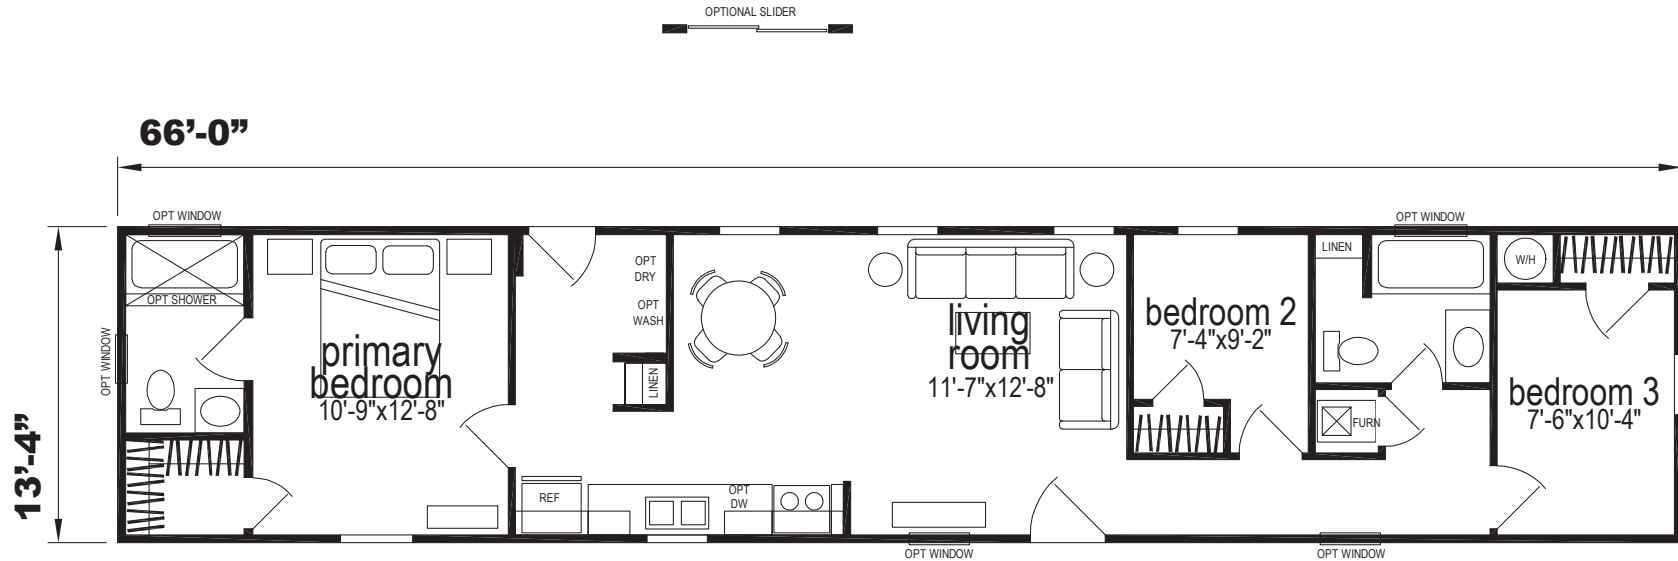

# Hillside

Lexington Limited Series

880 SQ. FT. (Approximate) 3 Bedroom, 2 Bath

Last Updated: 8-13-24

OPTION DEN

**CHAMPION HOMES CENTER**  
77 Horseshoe Rd.  
Leola, PA 17540

**PennsylvaniaFactoryDirect.com | 1-800-654-8392**