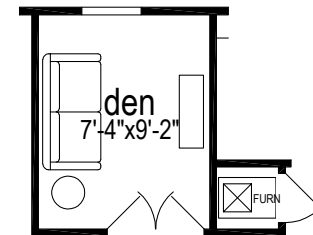

# Hillside

Lexington Limited Series

880 SQ. FT. (Approximate) 3 Bedroom, 2 Bath

Last Updated: 8-13-24

OPTION DEN

**CHAMPION HOMES CENTER**  
77 Horseshoe Rd.  
Leola, PA 17540

**PennsylvaniaFactoryDirect.com | 1-800-654-8392**