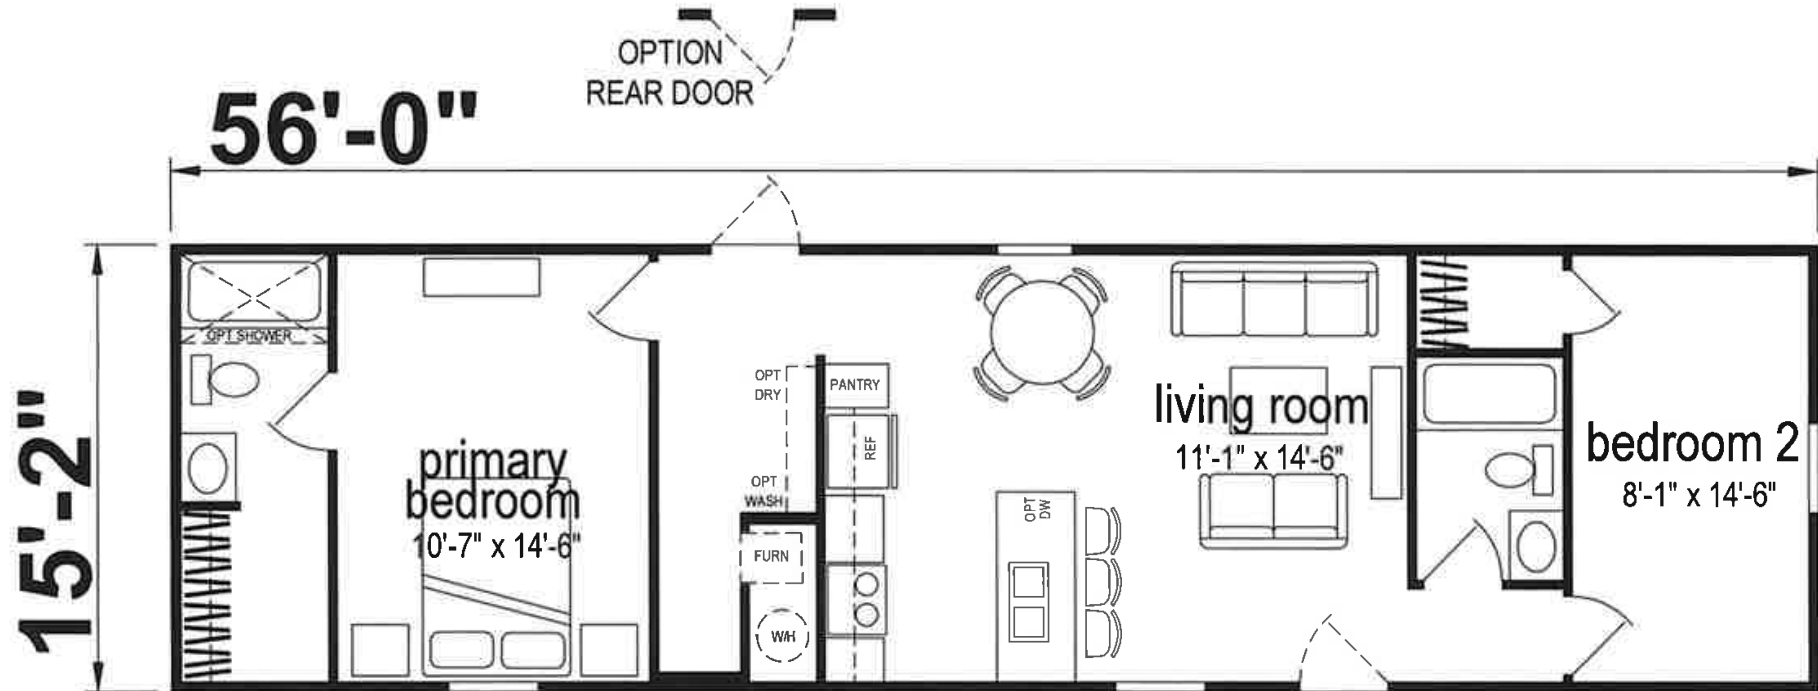

Hawstone

Lake Manor Series

849 SQ. FT. (Approximate) 2 Bedroom, 2 Bath

Last Updated: 11-1-23

CHAMPION HOMES CENTER
77 Horseshoe Rd.
Leola, PA 17540

PennsylvaniaFactoryDirect.com | 1-800-654-8392

IMPORTANT: Champion Homes reserves the right to modify, cancel or substitute products or features of this event at any time without prior notice or obligation. Pictures and other promotional materials are representative and may depict or contain floor plans, square footages, elevations, options, upgrades, extra design features, decorations, floor coverings, specialty light fixtures, custom paint and wall coverings, window treatments, landscaping, sound and alarm systems, furnishings, appliances, and other designer/decorator features and amenities that are not included as part of the home and/or may not be available at all locations. Home, pricing and community information is subject to change, and homes to prior sale, at any time without notice or obligation. ©2023 Champion Homes. All rights reserved.