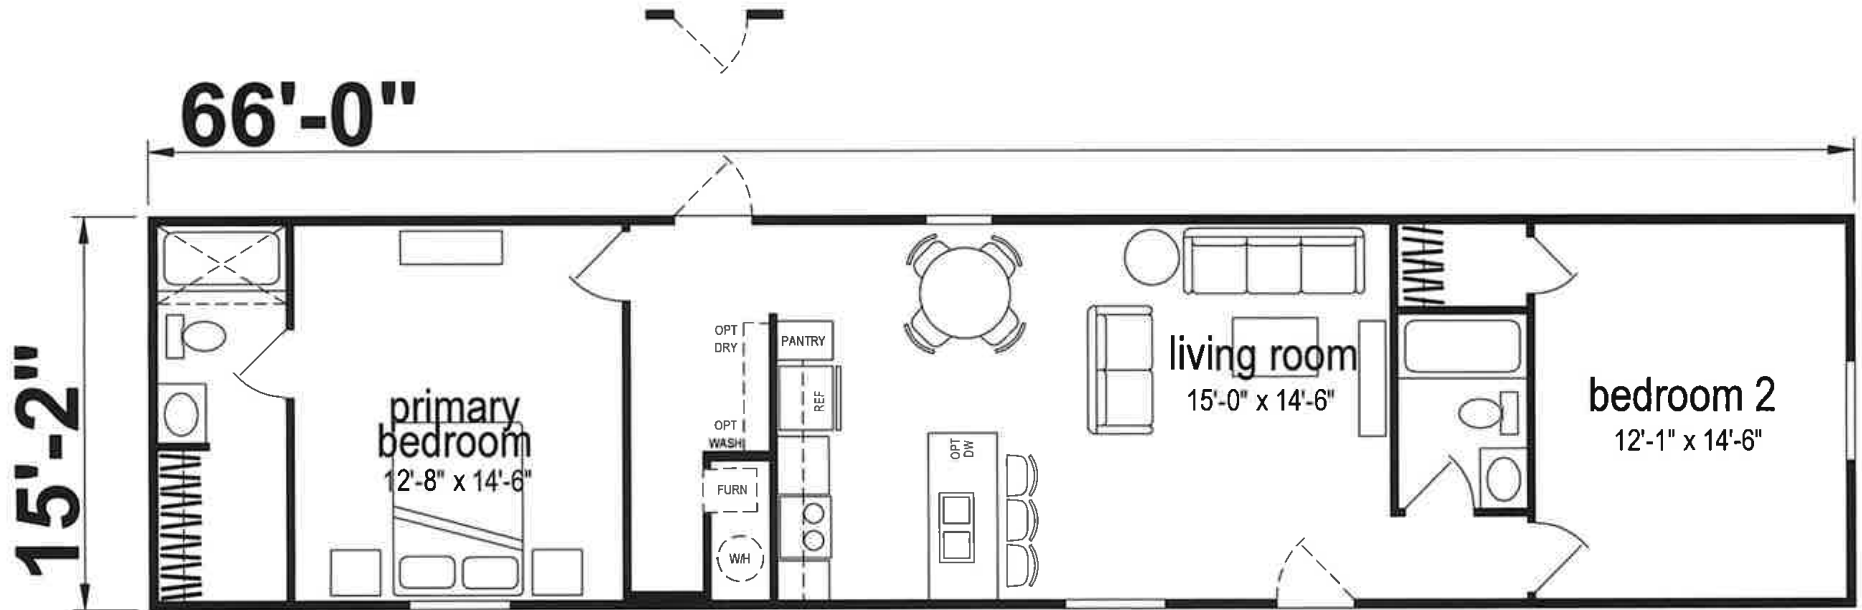

# Hartsfield

Lake Manor Series

1,001 SQ. FT. (Approximate) 2 Bedroom, 2 Bath

Last Updated: 11-1-23

**CHAMPION HOMES CENTER**  
77 Horseshoe Rd.  
Leola, PA 17540

**PennsylvaniaFactoryDirect.com | 1-800-654-8392**