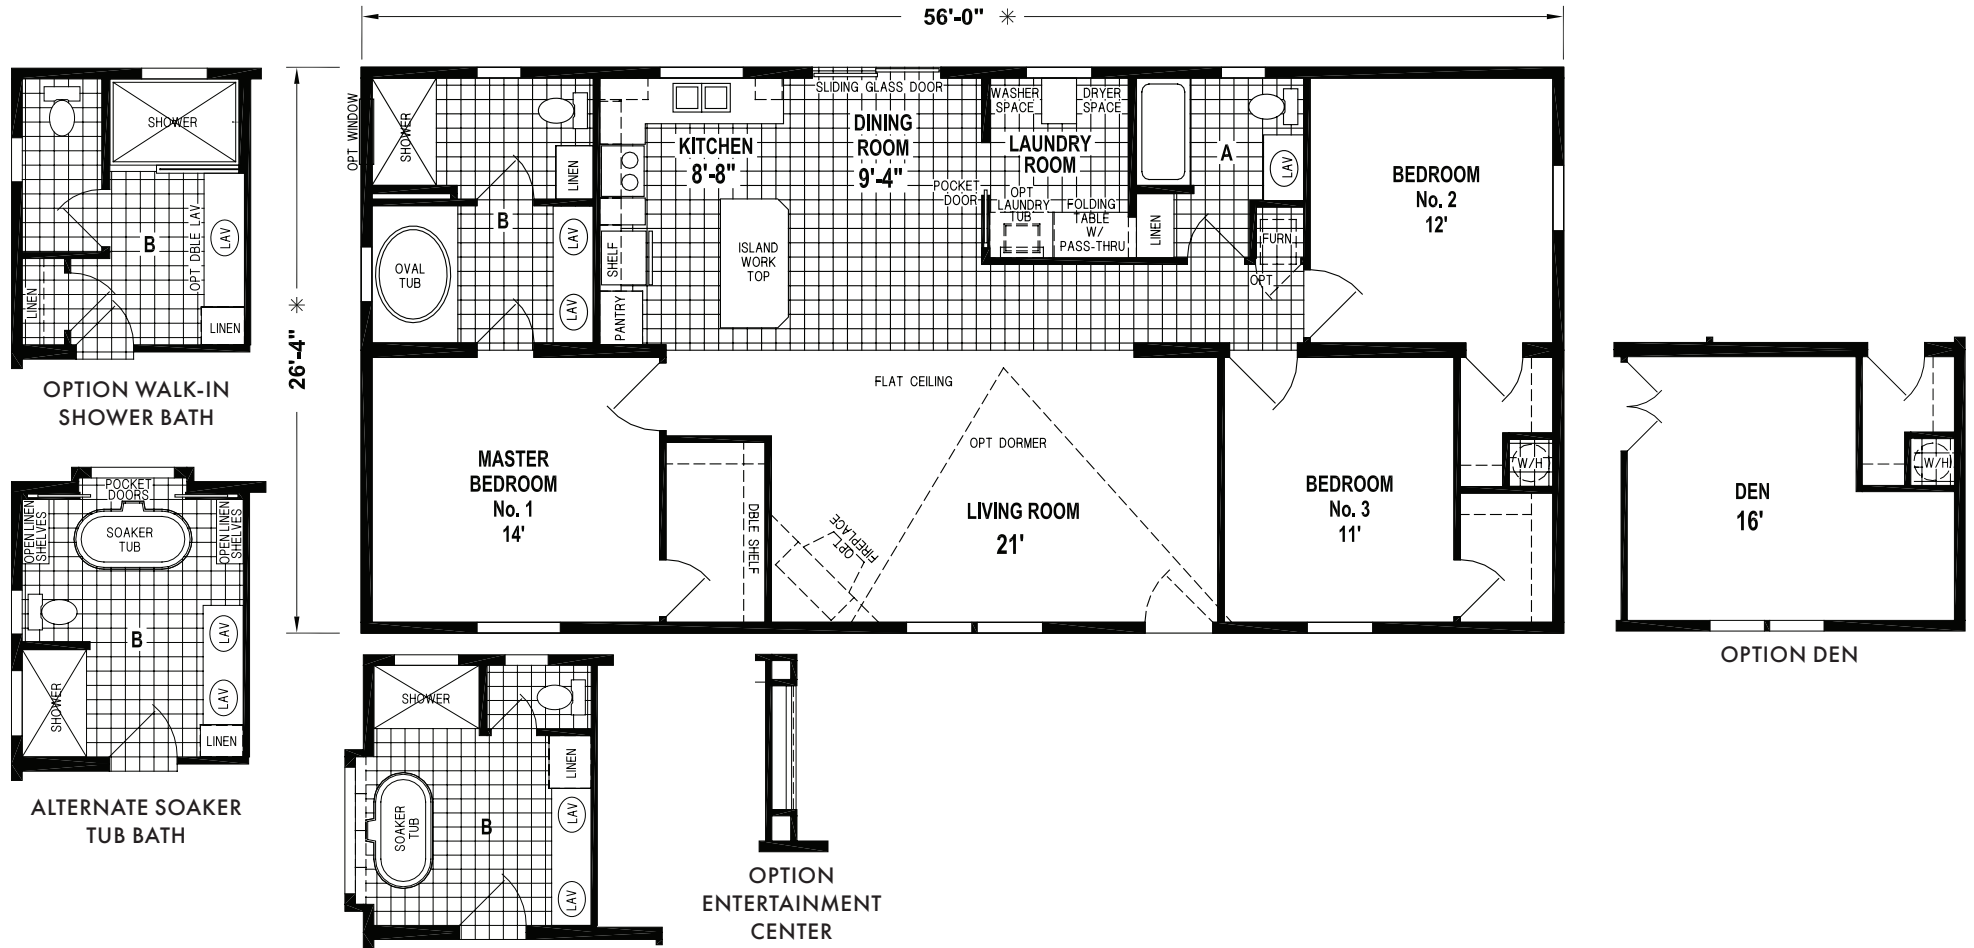

Fallsburg

Sunwood Multi-Section Series

Factory Expo

"Factory Direct Value" HOME CENTERS

3 Bedroom, 2 Bath
Approx. 1,474 Sq. Ft.

Last Updated: 5-9-18

OPTION SOAKER TUB BATH

Factory Expo Home Centers
77 Horseshoe Road
Leola, PA 17540