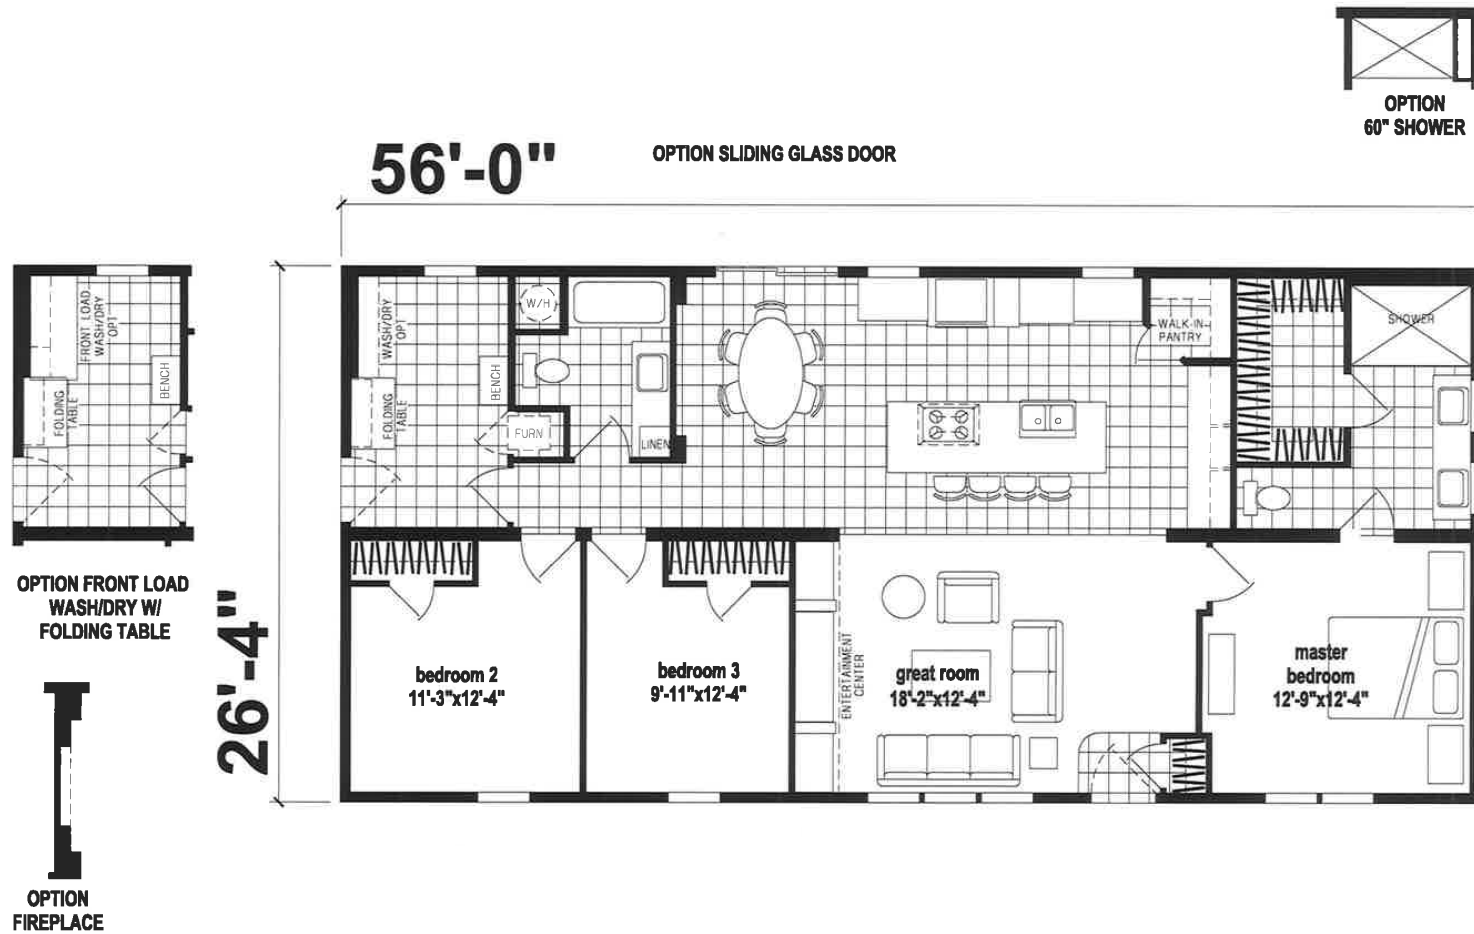

Dustin

Orchid Series

1,474 SQ. FT. (Approximate) 3 Bedroom, 2 Bath

Last Updated: 9-16-21

FACTORY EXPO HOME CENTERS
77 Horseshoe Rd.
Leola, PA 17540

PennsylvaniaFactoryDirect.com | 1-800-654-8392

IMPORTANT: Alta Cima Corp reserves the right to modify, cancel or substitute products or features of this event at any time without prior notice or obligation. Pictures and other promotional materials are representative and may depict or contain floor plans, square footages, elevations, options, upgrades, extra design features, decorations, floor coverings, specialty light fixtures, custom paint and wall coverings, window treatments, landscaping, sound and alarm systems, furnishings, appliances, and other designer/decorator features and amenities that are not included as part of the home and/or may not be available at all locations. Home, pricing and community information is subject to change, and homes to prior sale, at any time without notice or obligation. ©2020 Alta Cima Corp. All rights reserved.