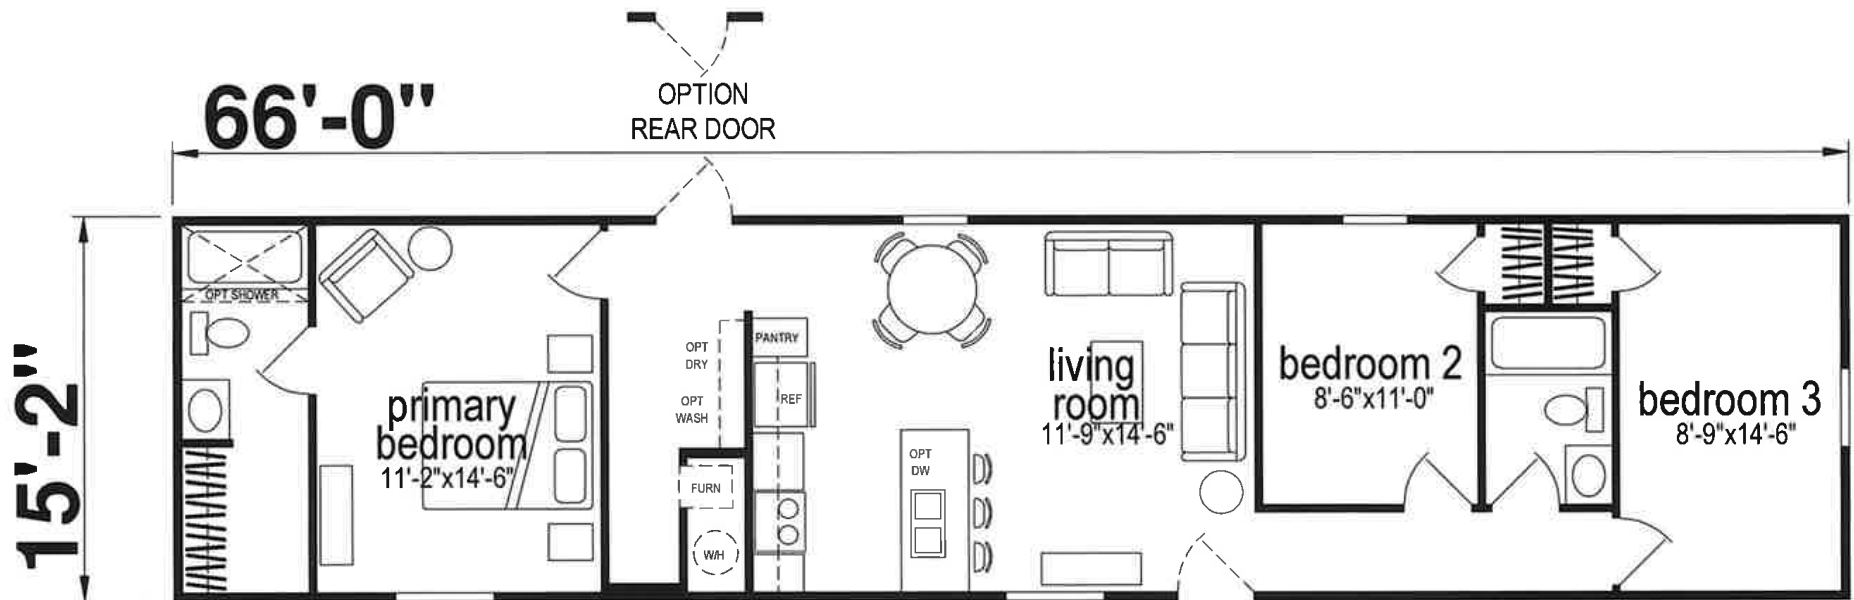

Collecton

Prime Series

1,001 SQ. FT. (Approximate) 3 Bedroom, 2 Bath

Last Updated: 1-23-23

CHAMPION HOMES CENTER
77 Horseshoe Rd.
Leola, PA 17540

PennsylvaniaFactoryDirect.com | 1-800-654-8392

IMPORTANT: Champion Homes reserves the right to modify, cancel or substitute products or features of this event at any time without prior notice or obligation. Pictures and other promotional materials are representative and may depict or contain floor plans, square footages, elevations, options, upgrades, extra design features, decorations, floor coverings, specialty light fixtures, custom paint and wall coverings, window treatments, landscaping, sound and alarm systems, furnishings, appliances, and other designer/decorator features and amenities that are not included as part of the home and/or may not be available at all locations. Home, pricing and community information is subject to change, and homes to prior sale, at any time without notice or obligation. ©2020 Champion Homes. All rights reserved.