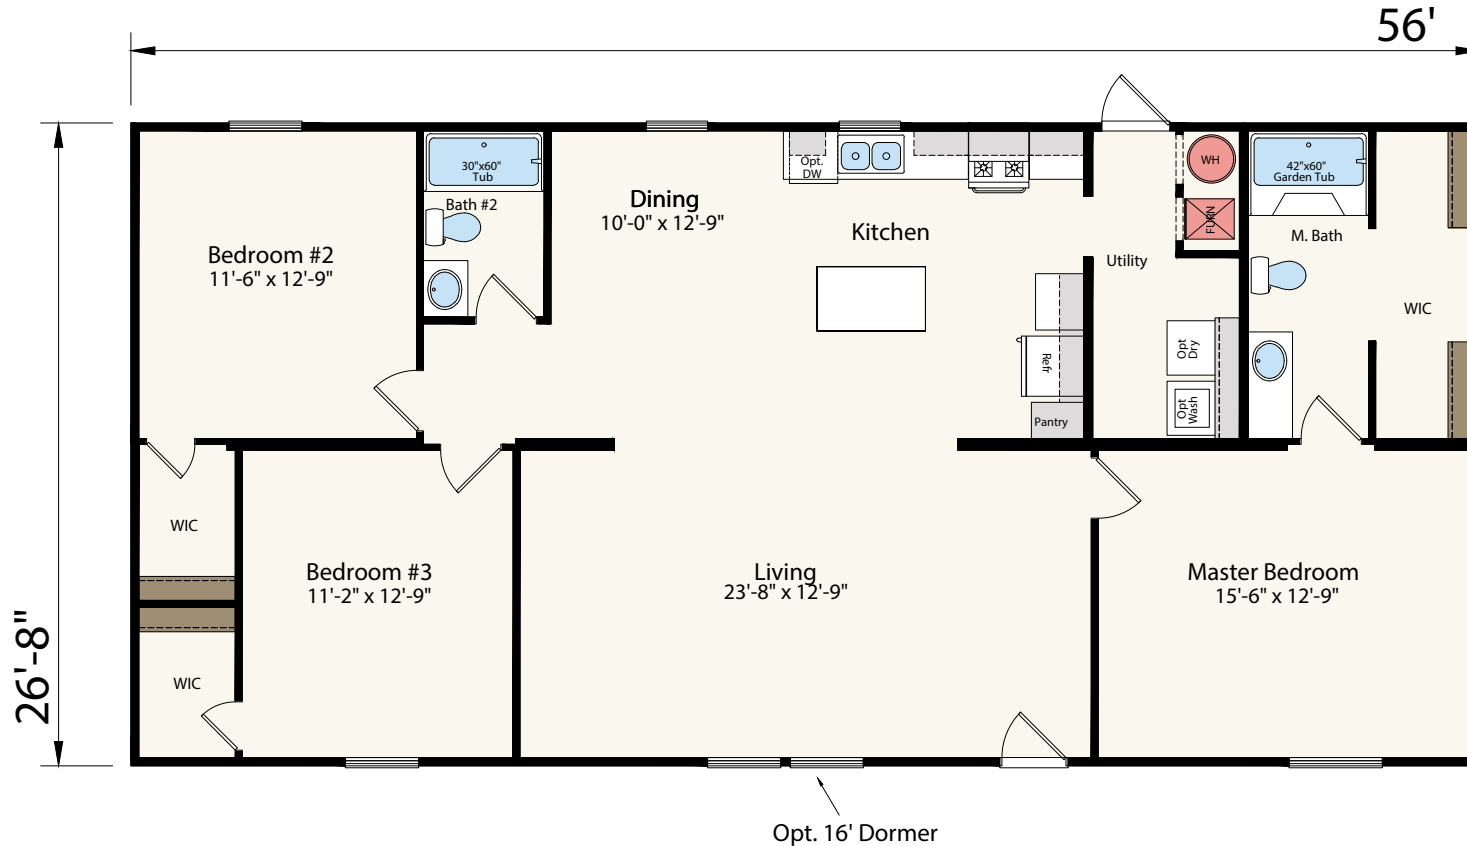

# Clairton

Prime Series

1,493 SQ. FT. (Approximate) 3 Bedroom, 2 Bath

Last Updated: 3-15-22

**CHAMPION HOMES CENTER**  
77 Horseshoe Rd.  
Leola, PA 17540

**PennsylvaniaFactoryDirect.com | 1-800-654-8392**