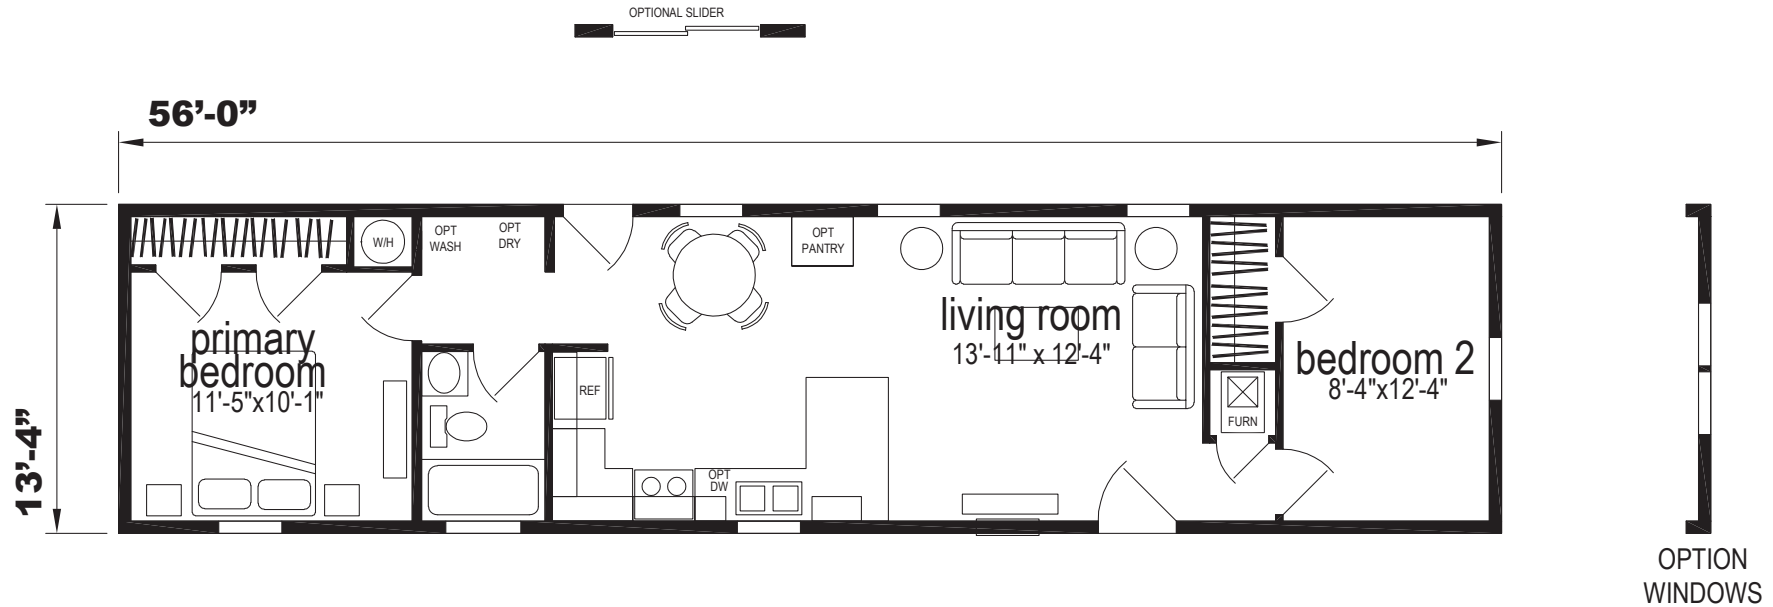

Cherverly

Sunwood Single Section Series

746 SQ. FT. (Approximate) 2 Bedroom, 1 Bath

Last Updated: 8-13-24

CHAMPION HOMES CENTER
77 Horseshoe Rd.
Leola, PA 17540

PennsylvaniaFactoryDirect.com | 1-800-654-8392