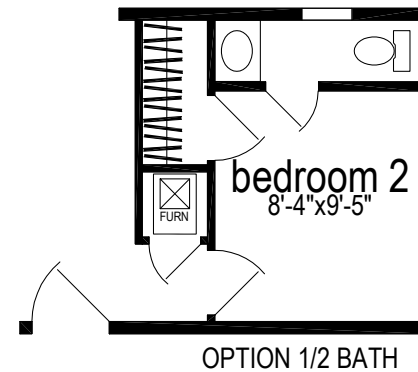

Cherverly

Sunwood Single Section Series

746 SQ. FT. (Approximate) 2 Bedroom, 1 Bath

Last Updated: 8-13-24

CHAMPION HOMES CENTER
77 Horseshoe Rd.
Leola, PA 17540

PennsylvaniaFactoryDirect.com | 1-800-654-8392