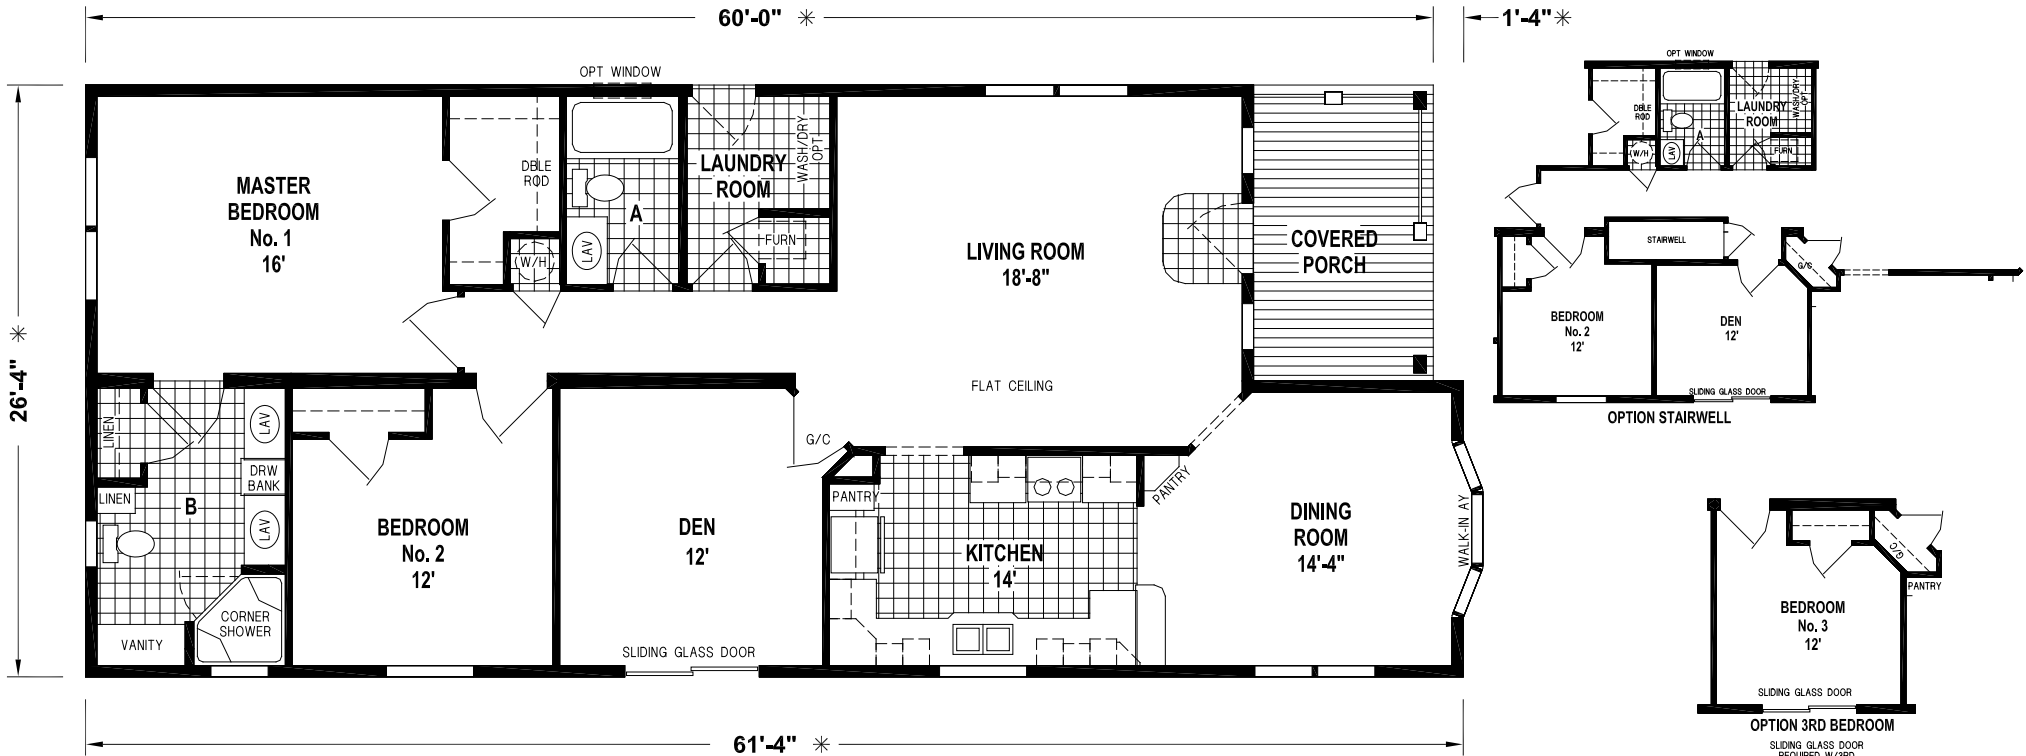

Cateret

Wood Manor Series

Factory Expo

"Factory Direct Value" HOME CENTERS

3 Bedroom, 2 Bath

Approx. 1,496 Sq. Ft.

Last Updated: 6-30-15

Factory Expo Home Centers
77 Horseshoe Road
Leola, PA 17540