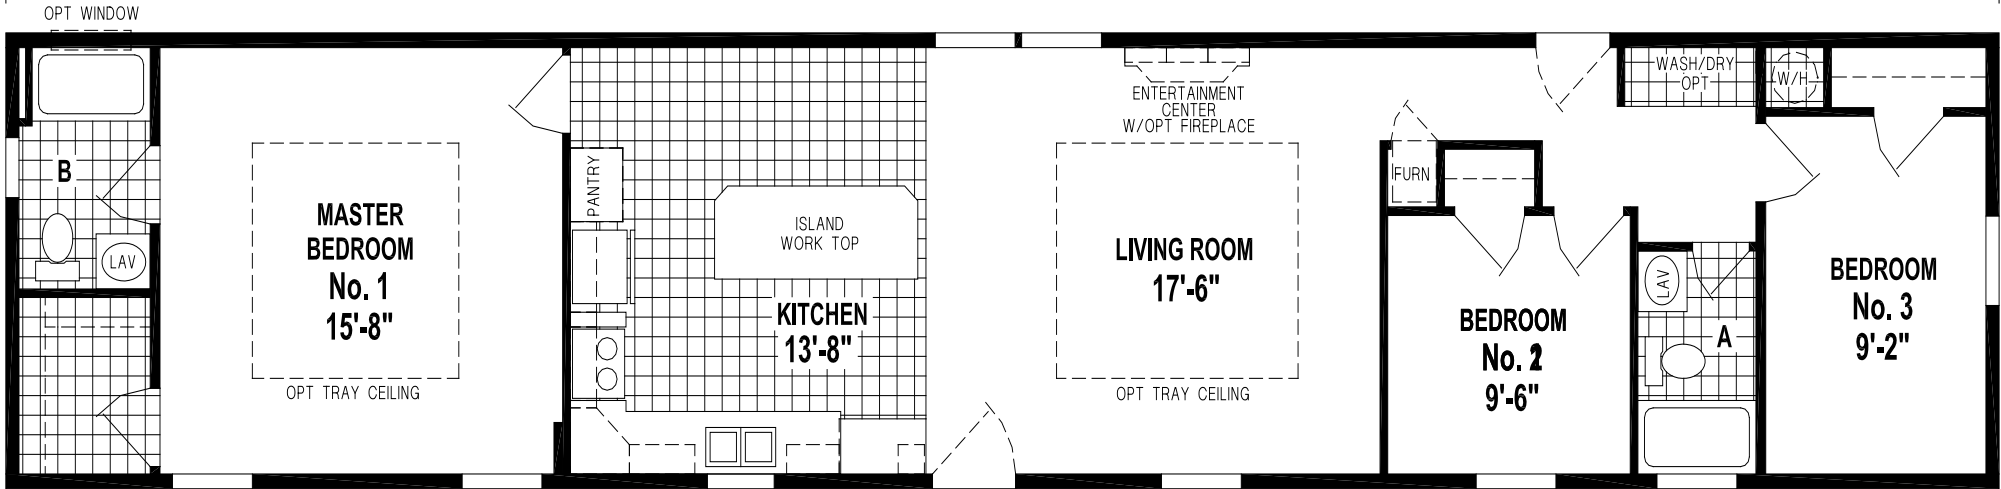

# Factory Expo

"Factory Direct Value" HOME CENTERS

3 Bedroom, 2 Bath  
Approx. 1,178 Sq. Ft.

Last Updated: 3-30-17

OPTION S.G.D.

76' \*

Factory Expo Home Centers  
77 Horseshoe Road  
Leola, PA 17540

I authorize Factory Expo to build my house, per this plan.