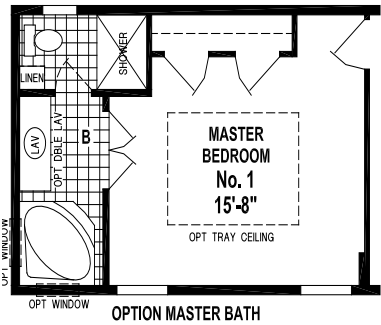

# Factory Expo

"Factory Direct Value" HOME CENTERS

3 Bedroom, 2 Bath  
Approx. 1,178 Sq. Ft.

Last Updated: 3-30-17

OPTION S.G.D.

76' \*

Factory Expo Home Centers  
77 Horseshoe Road  
Leola, PA 17540

I authorize Factory Expo to build my house, per this plan.