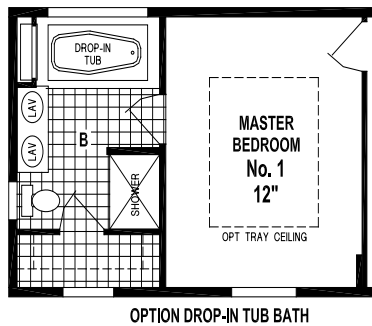

# Factory Expo

"Factory Direct Value" HOME CENTERS

3 Bedroom, 2 Bath  
Approx. 1,178 Sq. Ft.

Last Updated: 3-30-17

OPTION S.G.D.

76' \*

Factory Expo Home Centers  
77 Horseshoe Road  
Leola, PA 17540

I authorize Factory Expo to build my house, per this plan.