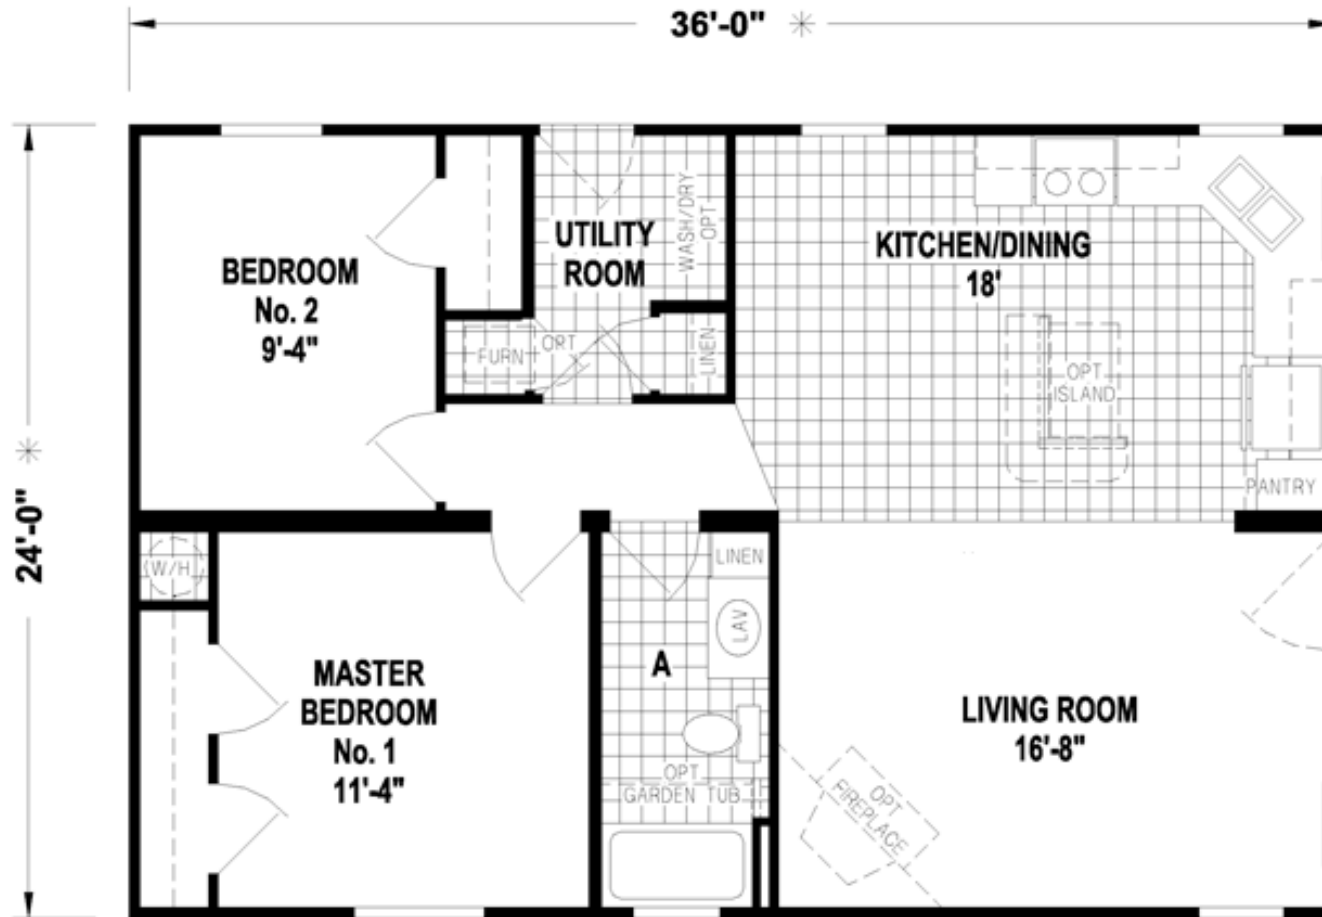

Baltimore

Sunwood Multi-Section Series

Factory Expo

"Factory Direct Value" HOME CENTERS

2 Bedroom, 1 Bath
Approx. 864 Sq. Ft.

Last Updated: 11-11-16

Factory Expo Home Centers
77 Horseshoe Road
Leola, PA 17540