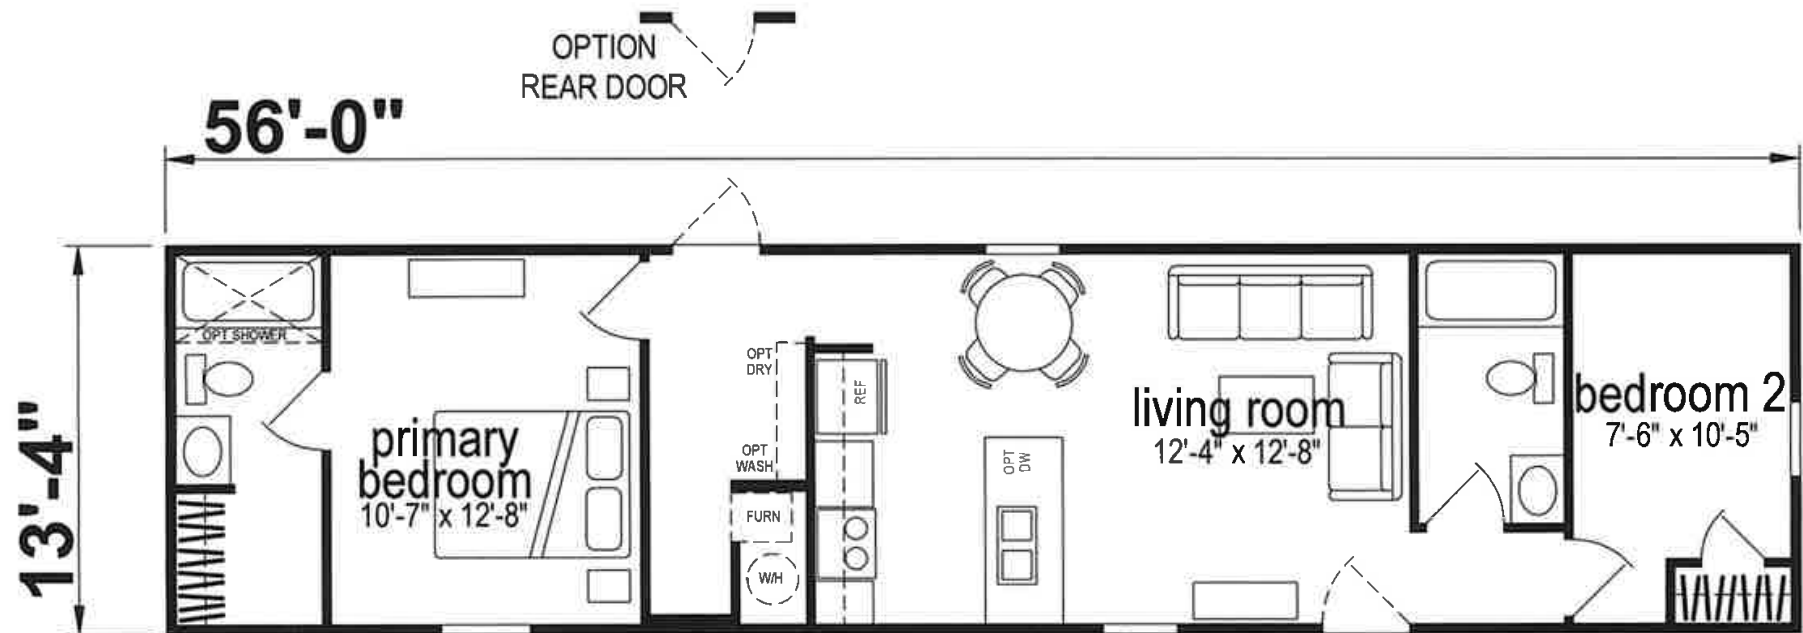

Alvaton

Prime Series

747 SQ. FT. (Approximate) 2 Bedroom, 2 Bath

Last Updated: 12-20-23

CHAMPION HOMES CENTER
77 Horseshoe Rd.
Leola, PA 17540

PennsylvaniaFactoryDirect.com | 1-800-654-8392

IMPORTANT: Champion Homes reserves the right to modify, cancel or substitute products or features of this event at any time without prior notice or obligation. Pictures and other promotional materials are representative and may depict or contain floor plans, square footages, elevations, options, upgrades, extra design features, decorations, floor coverings, specialty light fixtures, custom paint and wall coverings, window treatments, landscaping, sound and alarm systems, furnishings, appliances, and other designer/decorator features and amenities that are not included as part of the home and/or may not be available at all locations. Home, pricing and community information is subject to change, and homes to prior sale, at any time without notice or obligation. ©2020 Champion Homes. All rights reserved.