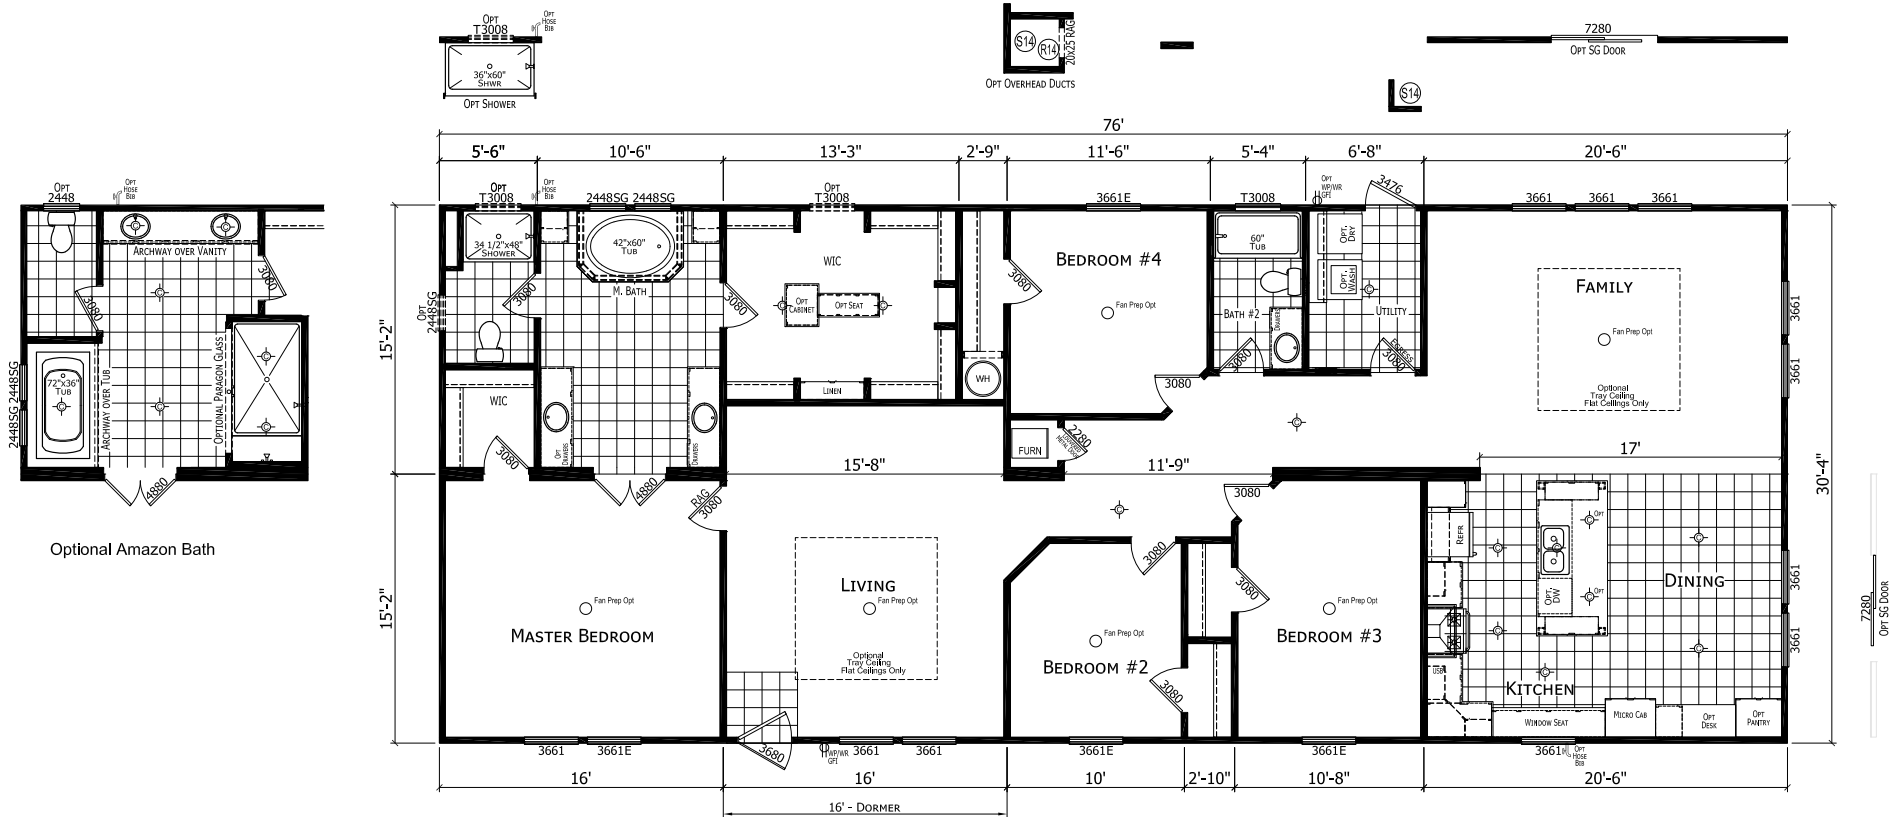

# Pompano

Crossings Limited Series

2,304 SQ. FT. (Approximate) 4 Bedroom, 2 Bath

Last Updated: 12-12-23

**CHAMPION HOMES CENTER**  
 1915A SE SR100  
 Lake City, Florida 32025

**FactoryHomeSale.com | 1-800-965-3052**