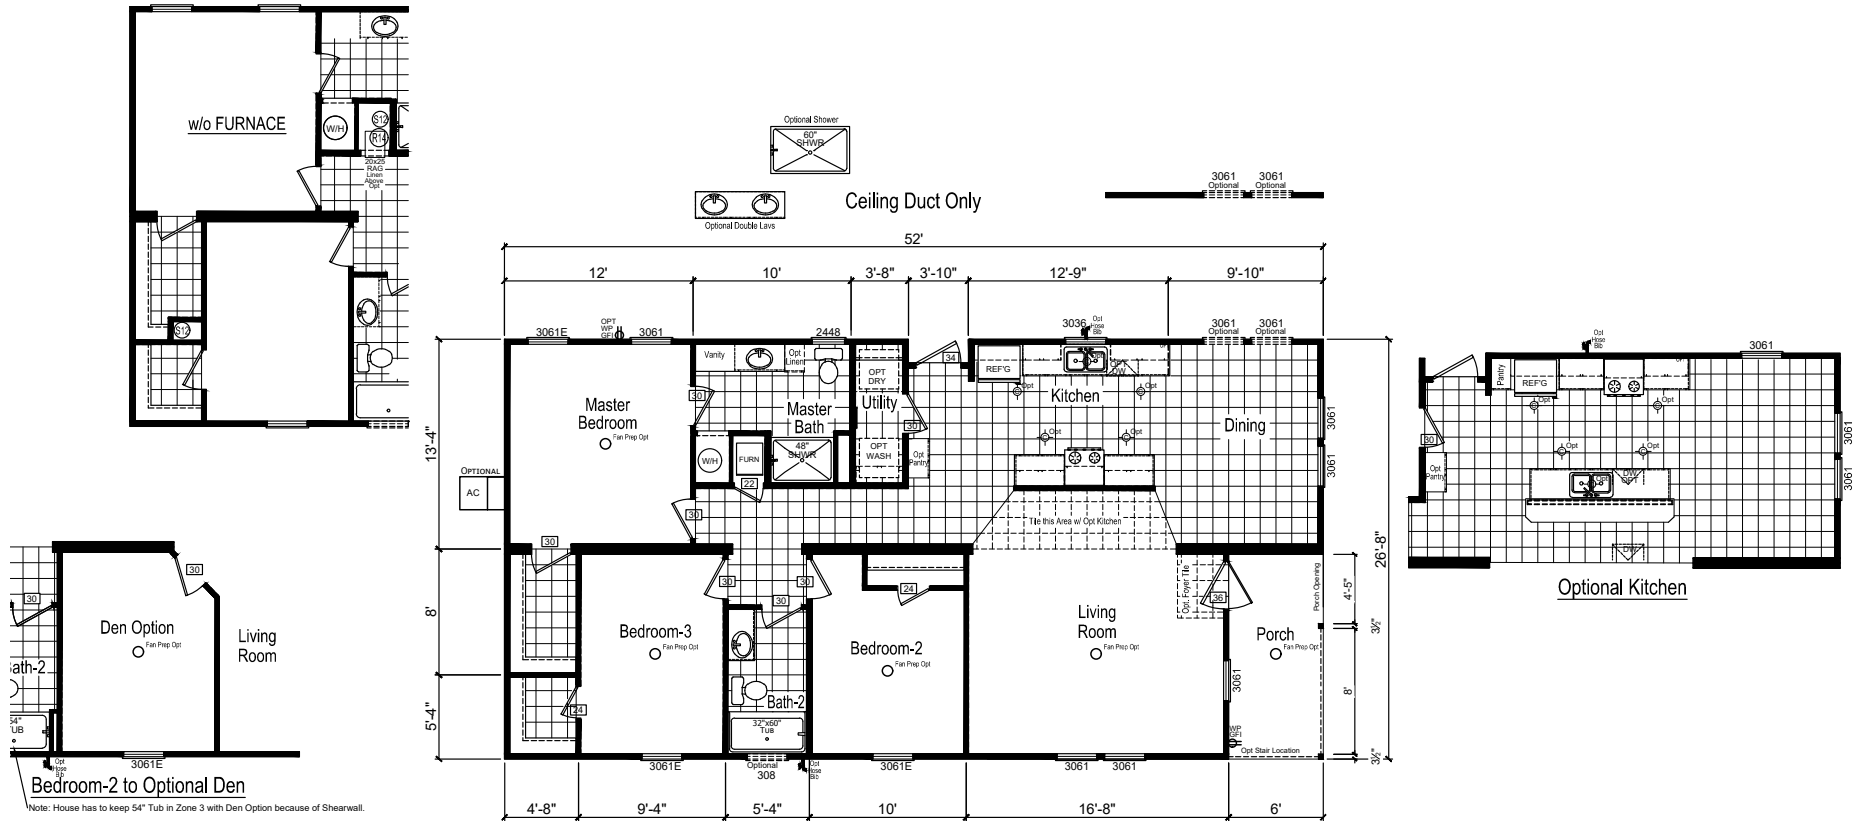

Paxton

Trinity Series  REDMAN HOMES

Factory Expo

"Factory Direct Pricing" HOME CENTERS

3 Bedroom, 2 Bath
Approx. 1,386 Sq. Ft.

Last Updated: 7-9-20

For Detailed Directions See Map On Our Website

I authorize Factory Expo Home Centers to build my house, per this plan.