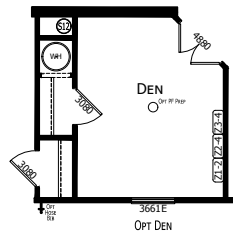

# Palena

Signature Series

1,493 SQ. FT. (Approximate) 3 Bedroom, 2 Bath

Last Updated: 11-13-22

OPT CABS OVER WASHER/DRYER

**CHAMPION HOMES CENTER**  
1915A SE SR100  
Lake City, Florida 32025

**FactoryHomeSale.com | 1-800-965-3052**