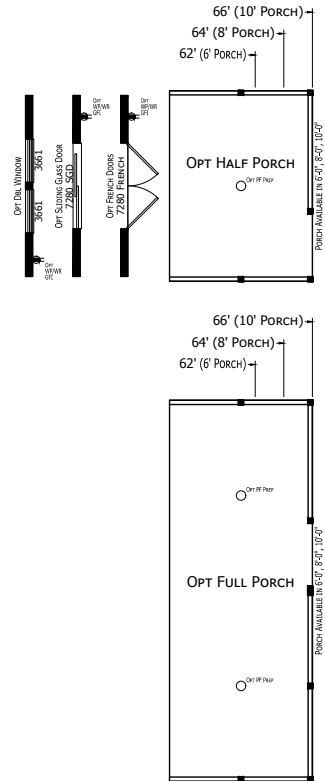

# Palena

Signature Series

1,493 SQ. FT. (Approximate) 3 Bedroom, 2 Bath

Last Updated: 11-13-22

OPT CABS OVER WASHER/DRYER

**CHAMPION HOMES CENTER**  
1915A SE SR100  
Lake City, Florida 32025

**FactoryHomeSale.com | 1-800-965-3052**