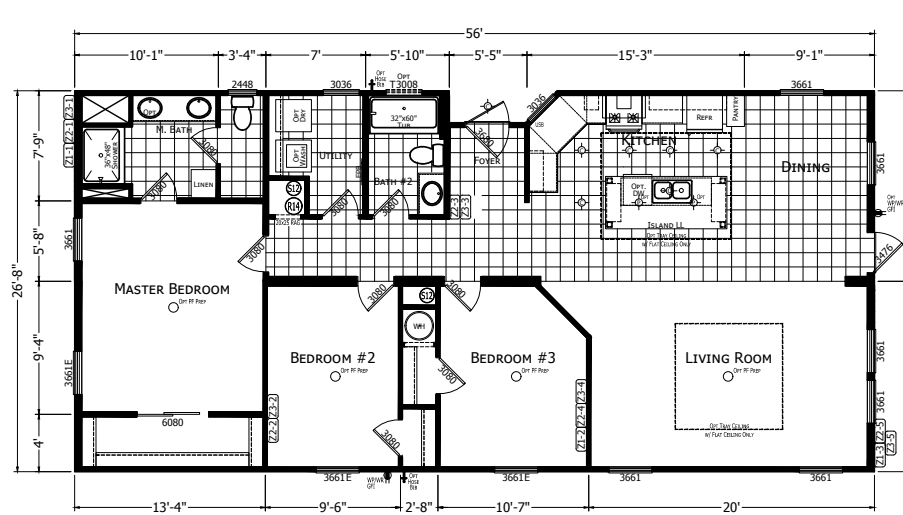

# Palena

Signature Series

1,493 SQ. FT. (Approximate) 3 Bedroom, 2 Bath

Last Updated: 11-13-22

OPT CABS OVER WASHER/DRYER

**CHAMPION HOMES CENTER**  
1915A SE SR100  
Lake City, Florida 32025

**FactoryHomeSale.com | 1-800-965-3052**