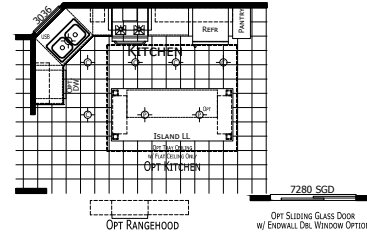

# Palena

Signature Series

1,493 SQ. FT. (Approximate) 3 Bedroom, 2 Bath

Last Updated: 11-13-22

OPT CABS OVER WASHER/DRYER

**CHAMPION HOMES CENTER**  
1915A SE SR100  
Lake City, Florida 32025

**FactoryHomeSale.com | 1-800-965-3052**