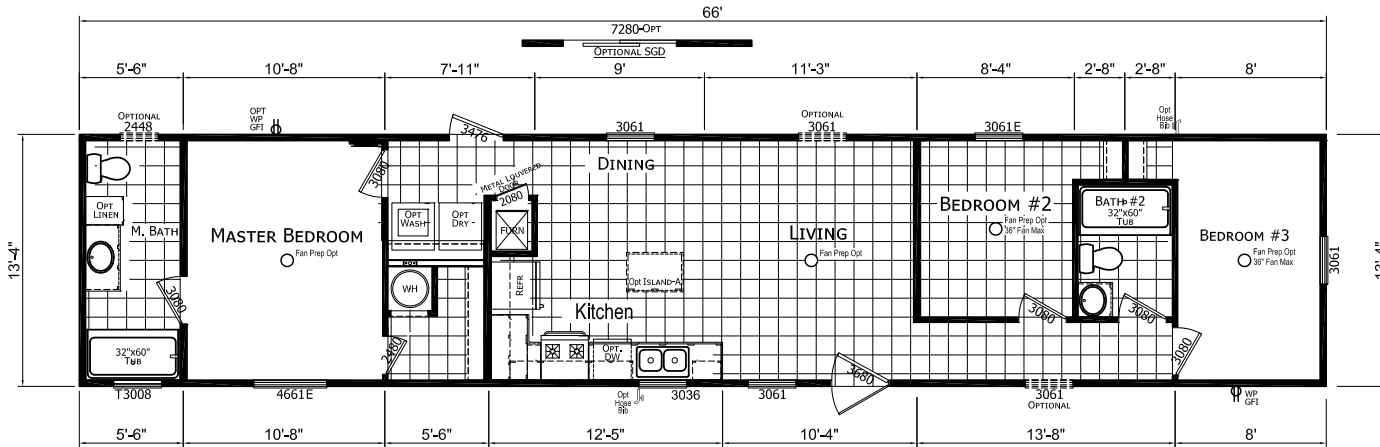

# Factory Expo

"Factory Direct Pricing" HOME CENTERS

3 Bedroom, 2 Bath  
Approx. 880 Sq. Ft.

Last Updated: 7-9-20

For Detailed Directions See Map On Our Website

I authorize Factory Expo Home Centers to build my house, per this plan.