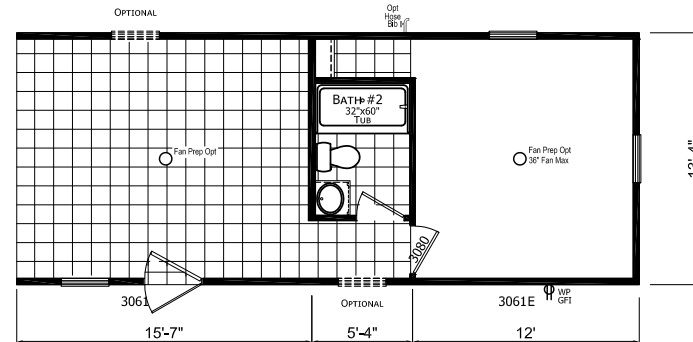

# Factory Expo

"Factory Direct Pricing" HOME CENTERS

3 Bedroom, 2 Bath  
Approx. 880 Sq. Ft.

Last Updated: 7-9-20

For Detailed Directions See Map On Our Website

I authorize Factory Expo Home Centers to build my house, per this plan.