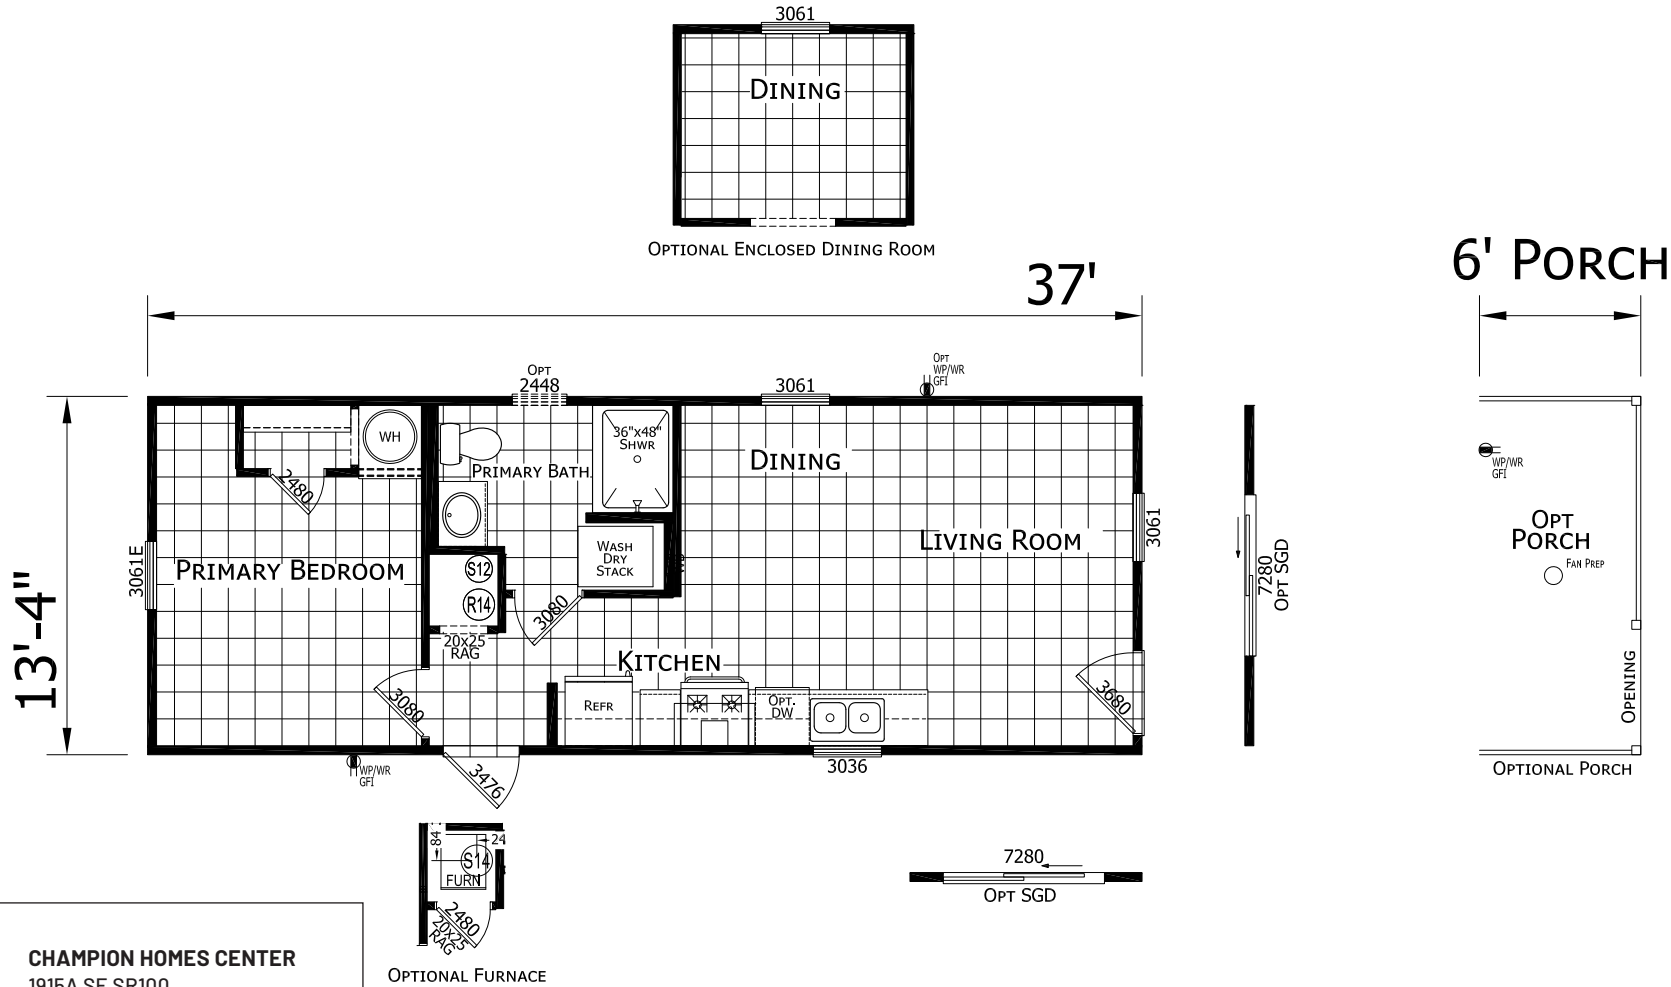

Lumina

Prime Series

493 SQ. FT. (Approximate) 1 Bedroom, 1 Bath

Last Updated: 11-9-23

CHAMPION HOMES CENTER
1915A SE SR100
Lake City, Florida 32025

FactoryHomeSale.com | 1-800-965-3052

IMPORTANT: Champion Homes reserves the right to modify, cancel or substitute products or features of this event at any time without prior notice or obligation. Pictures and other promotional materials are representative and may depict or contain floor plans, square footages, elevations, options, upgrades, extra design features, decorations, floor coverings, specialty light fixtures, custom paint and wall coverings, window treatments, landscaping, sound and alarm systems, furnishings, appliances, and other designer/decorator features and amenities that are not included as part of the home and/or may not be available at all locations. Home, pricing and community information is subject to change, and homes to prior sale, at any time without notice or obligation. ©2021 Champion Homes. All rights reserved.