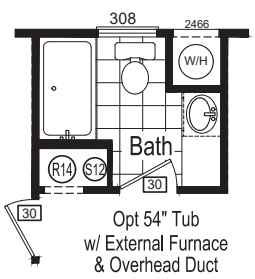

# Hacienda

Sojourner Series, HUD-PM Code

**1 Bedroom, 1 Bath**  
**Approx. 480 Sq. Ft.**

Last Updated: 7-6-18

For Detailed Directions See Map On Our Website

I authorize Factory Expo Home Centers to build my house, per this plan.