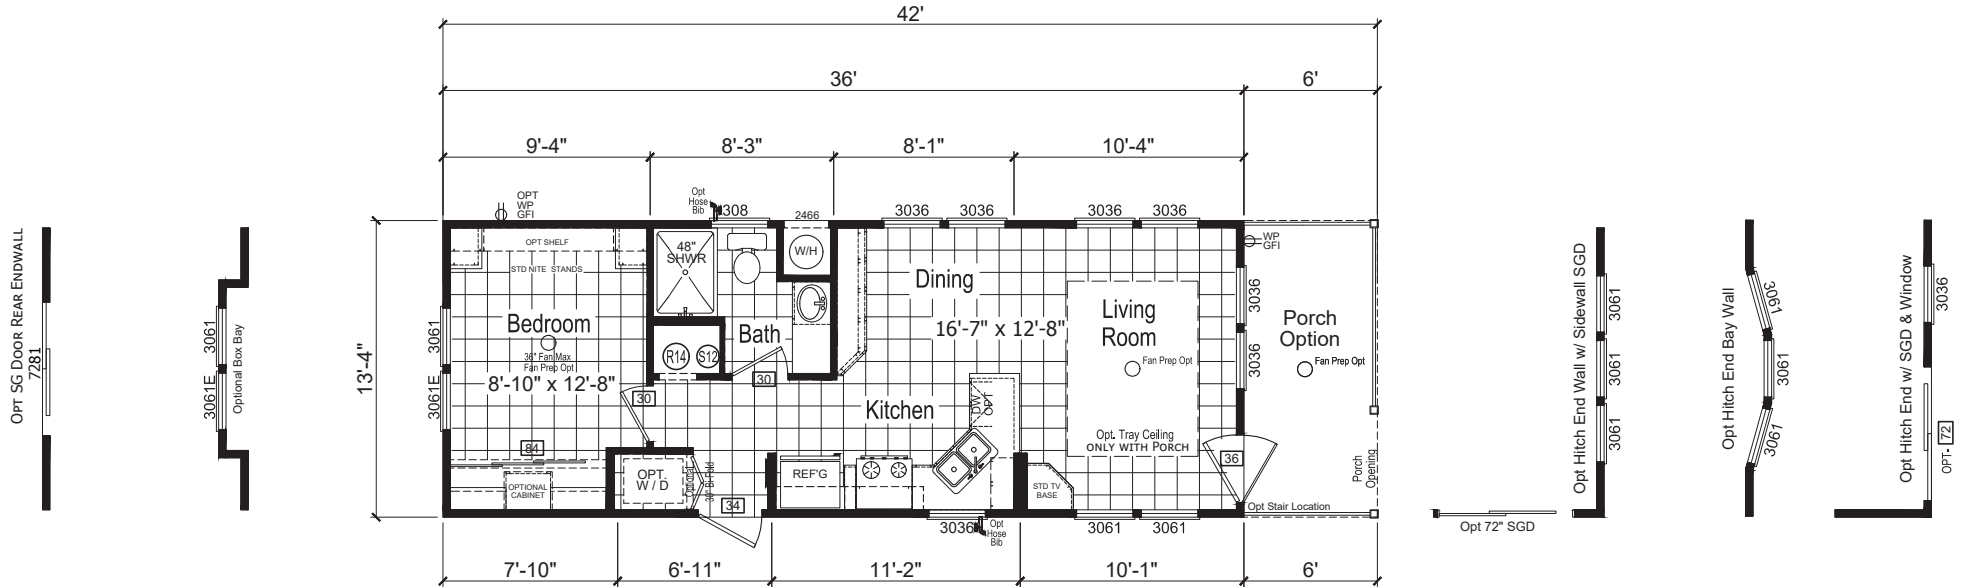

# Hacienda

Sojourner Series, HUD-PM Code

**1 Bedroom, 1 Bath**  
**Approx. 480 Sq. Ft.**

Last Updated: 7-6-18

For Detailed Directions See Map On Our Website

I authorize Factory Expo Home Centers to build my house, per this plan.