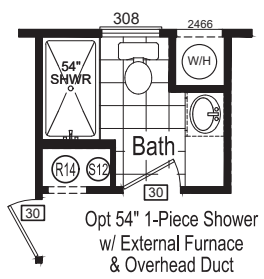

# Hacienda

Sojourner Series, HUD-PM Code

**1 Bedroom, 1 Bath**  
**Approx. 480 Sq. Ft.**

Last Updated: 7-6-18

For Detailed Directions See Map On Our Website

I authorize Factory Expo Home Centers to build my house, per this plan.