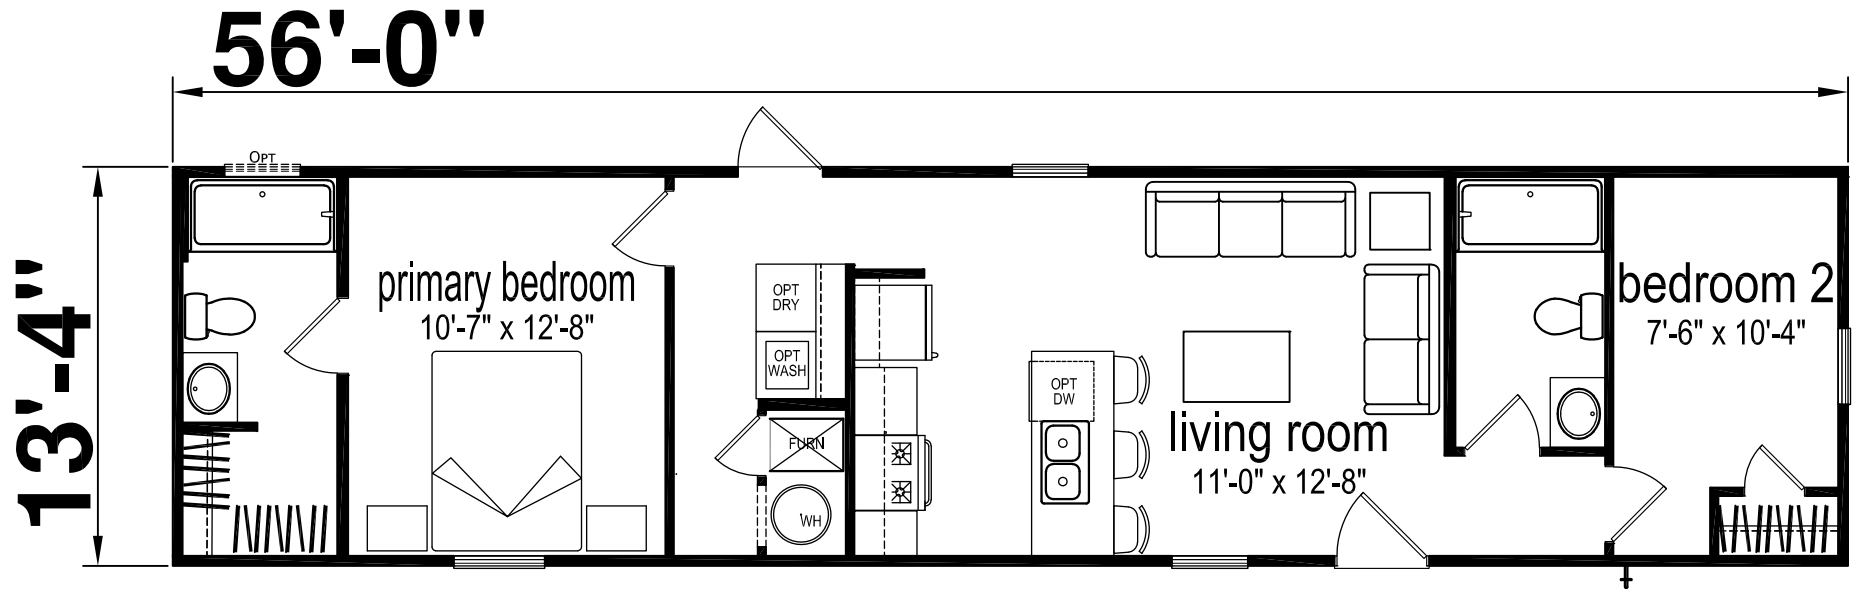

Gaffney

Prime Series

746 SQ. FT. (Approximate) 2 Bedroom, 2 Bath

Last Updated: 1-8-25

CHAMPION HOMES CENTER
1915A SE SR100
Lake City, Florida 32025

FactoryHomeSale.com | 1-800-965-3052

IMPORTANT: Champion Homes reserves the right to modify, cancel or substitute products or features of this event at any time without prior notice or obligation. Pictures and other promotional materials are representative and may depict or contain floor plans, square footages, elevations, options, upgrades, extra design features, decorations, floor coverings, specialty light fixtures, custom paint and wall coverings, window treatments, landscaping, sound and alarm systems, furnishings, appliances, and other designer/decorator features and amenities that are not included as part of the home and/or may not be available at all locations. Home, pricing and community information is subject to change, and homes to prior sale, at any time without notice or obligation. ©2021 Champion Homes. All rights reserved.