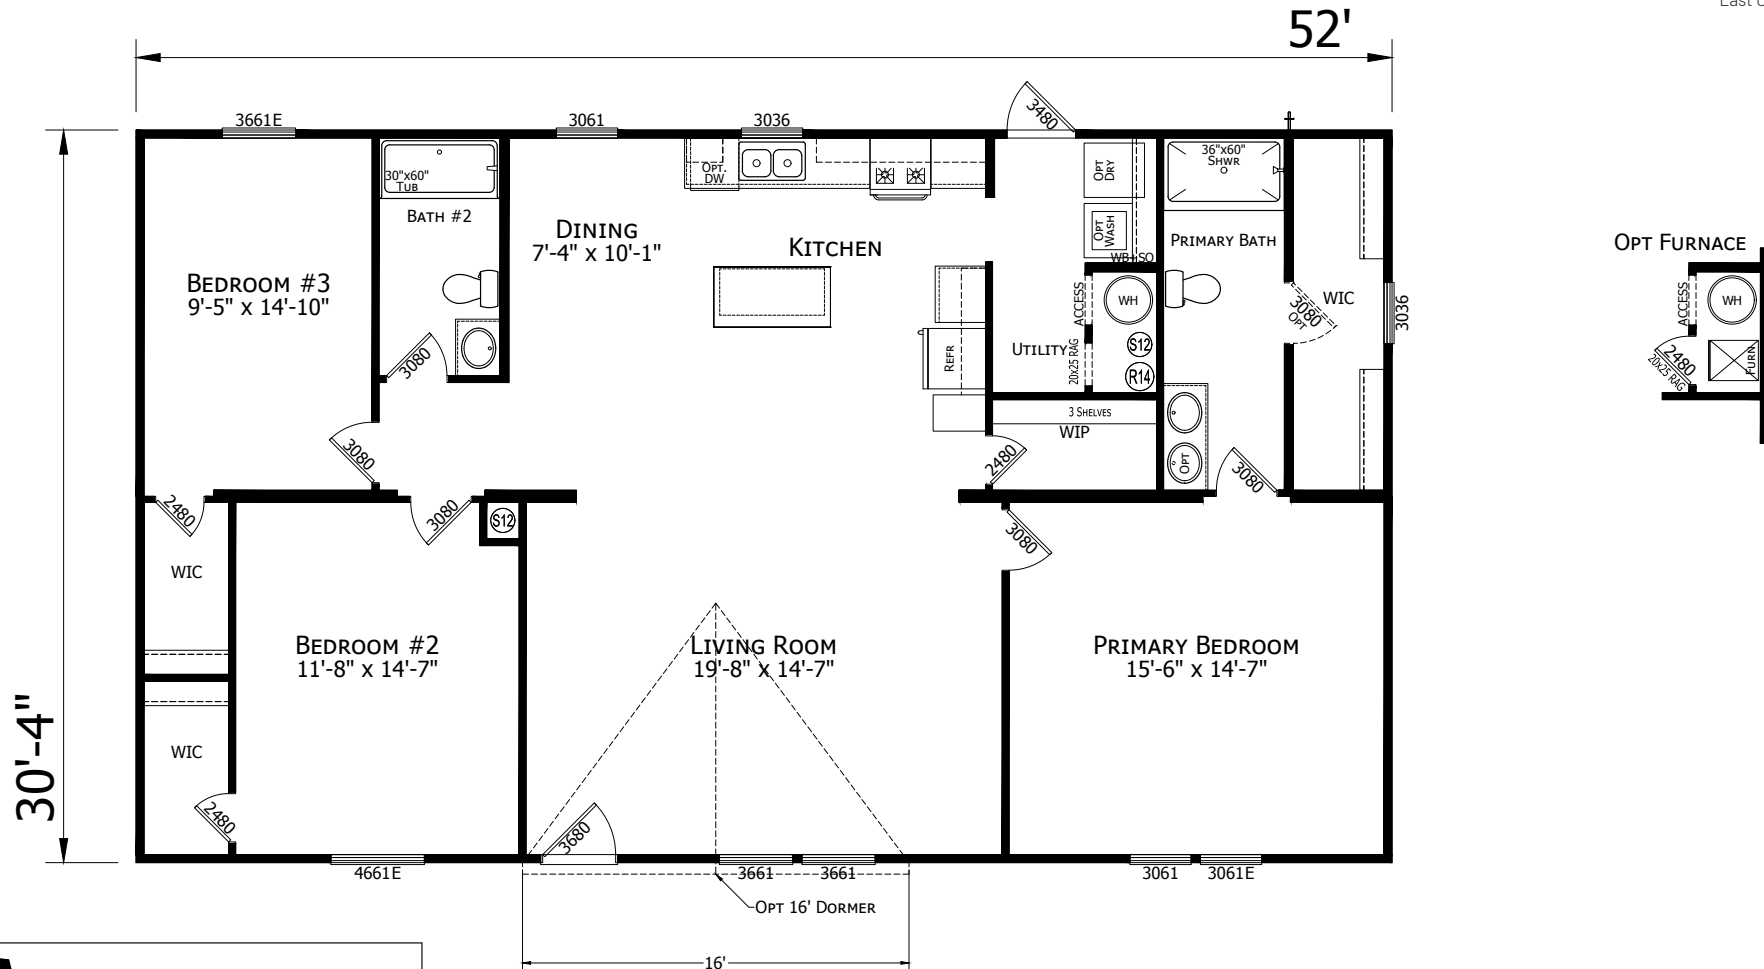

Coupeville

Prime Series

1577 SQ. FT. (Approximate) 3 Bedroom, 2 Bath

Last Updated: 10-18-24

CHAMPION HOMES CENTER
1915A SE SR100
Lake City, Florida 32025

FactoryHomeSale.com | 1-800-965-3052

IMPORTANT: Champion Homes reserves the right to modify, cancel or substitute products or features of this event at any time without prior notice or obligation. Pictures and other promotional materials are representative and may depict or contain floor plans, square footages, elevations, options, upgrades, extra design features, decorations, floor coverings, specialty light fixtures, custom paint and wall coverings, window treatments, landscaping, sound and alarm systems, furnishings, appliances, and other designer/decorator features and amenities that are not included as part of the home and/or may not be available at all locations. Home, pricing and community information is subject to change, and homes to prior sale, at any time without notice or obligation. ©2021 Champion Homes. All rights reserved.