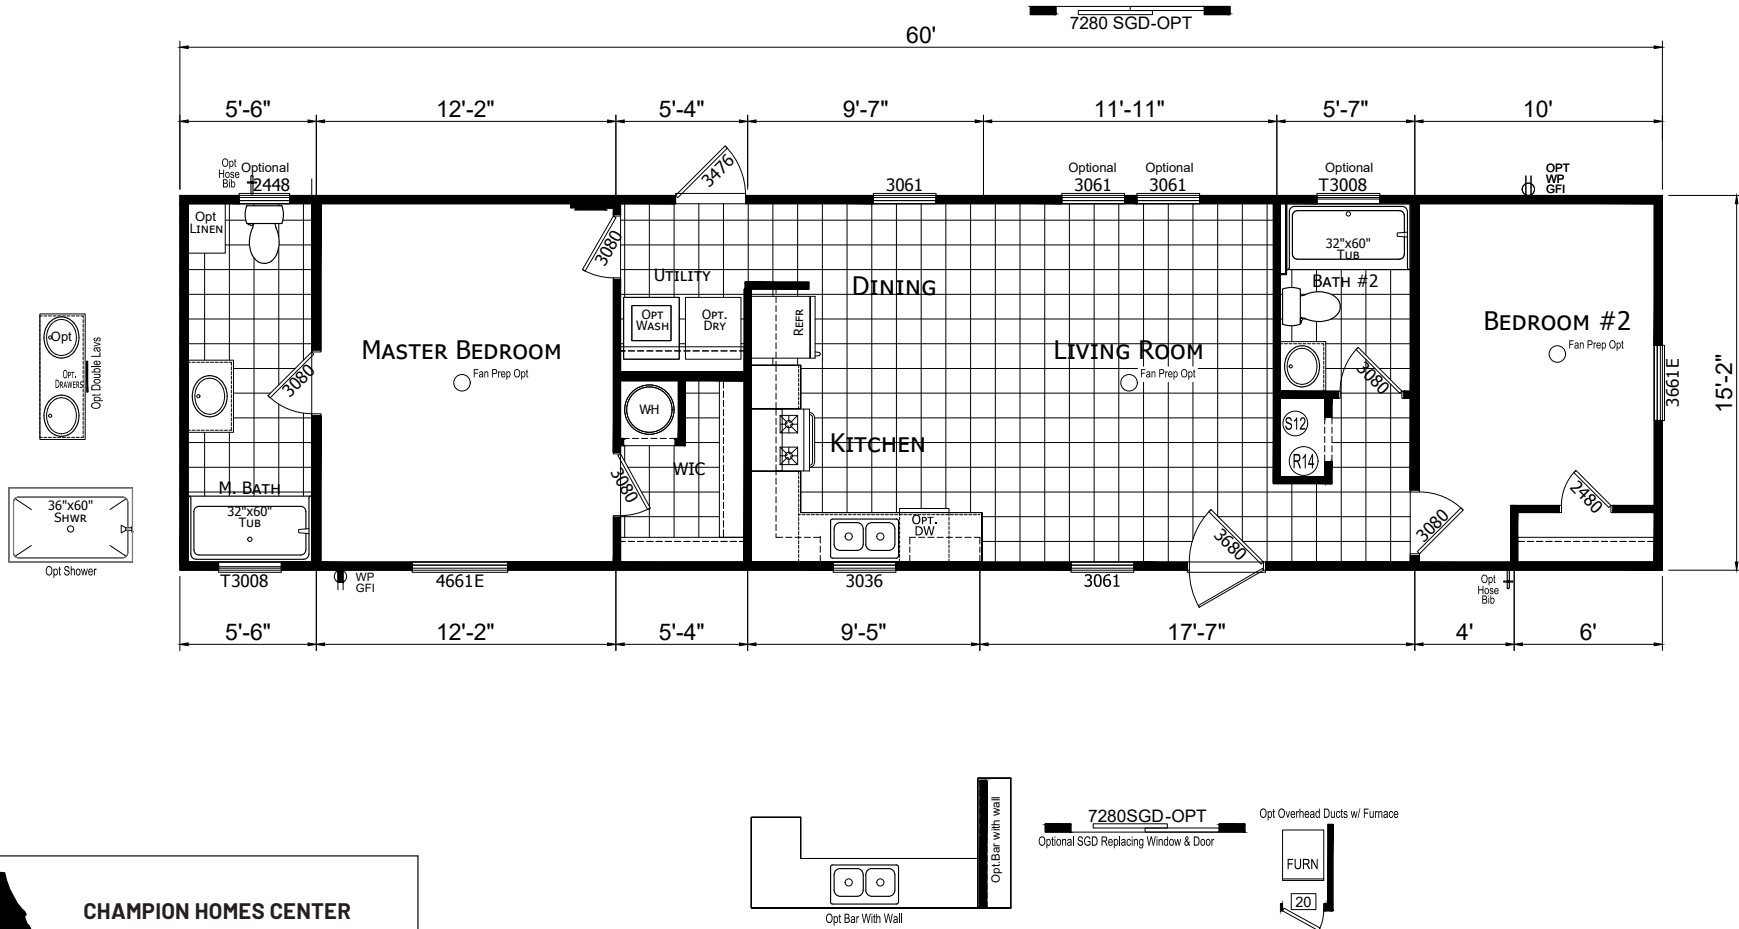

# Bayport

Trinity Series

910 SQ. FT. (Approximate) 2 Bedrooms, 2 Baths

**CHAMPION**  
HOMES CENTER

Last Updated: 3-24-21

Note: Room Sizes Include Wall Dimensions And Are Not Indicative of True Net Dimensions